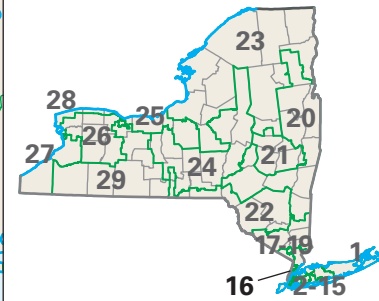

Congressional District 16

nationalatlas.gov™

16 Congressional District
Bronx County

New York (29 Districts)