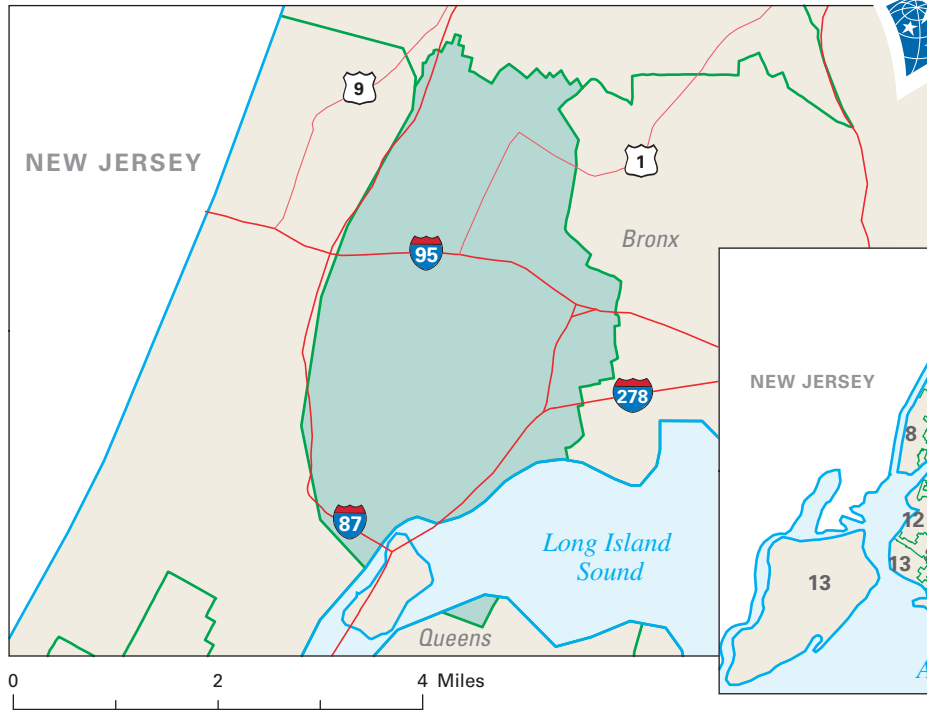

Congressional District 16

nationalatlas.gov™

16 Congressional District
Bronx County

New York (29 Districts)