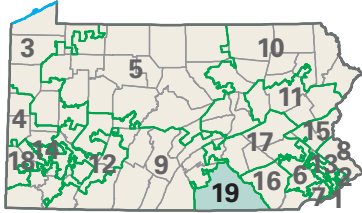

Congressional District 19

19 Congressional District
York County

0 20 40 Miles

Pennsylvania (19 Districts)