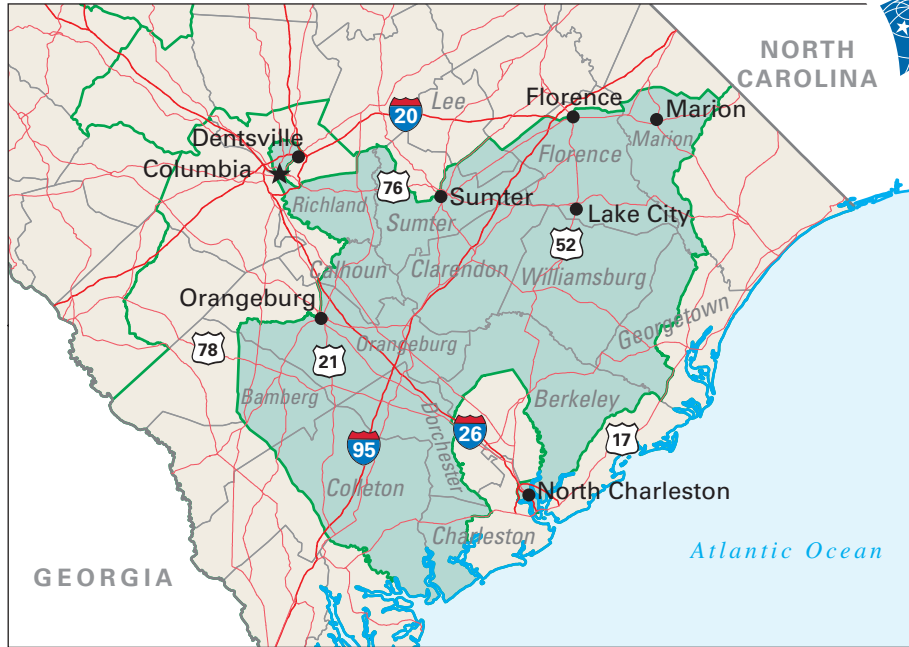

Congressional District 6

- 6 Congressional District
- Sumter County

South Carolina (6 Districts)