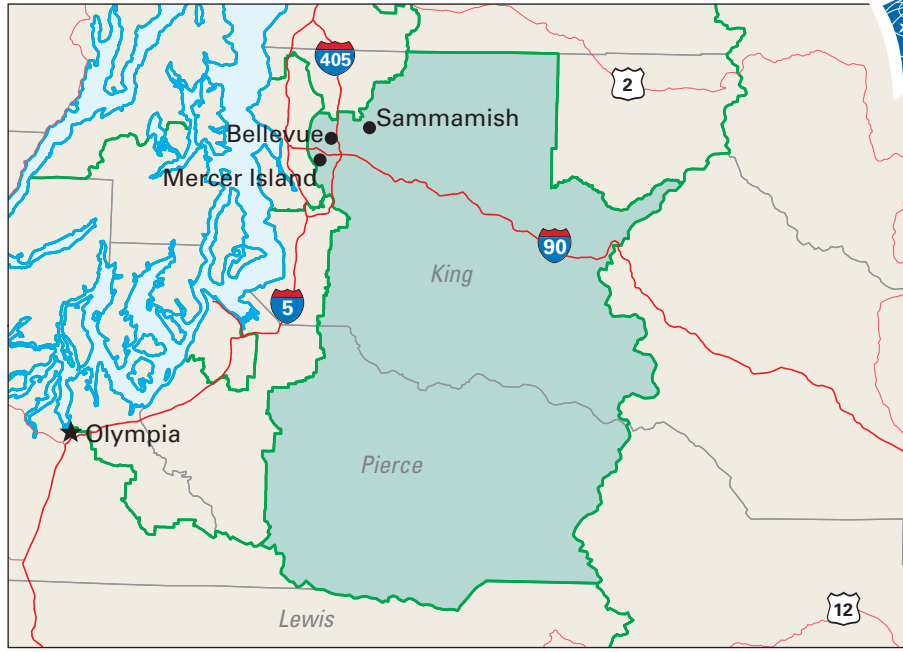

Congressional District 8

8 Congressional District
Pierce County

Washington (9 Districts)