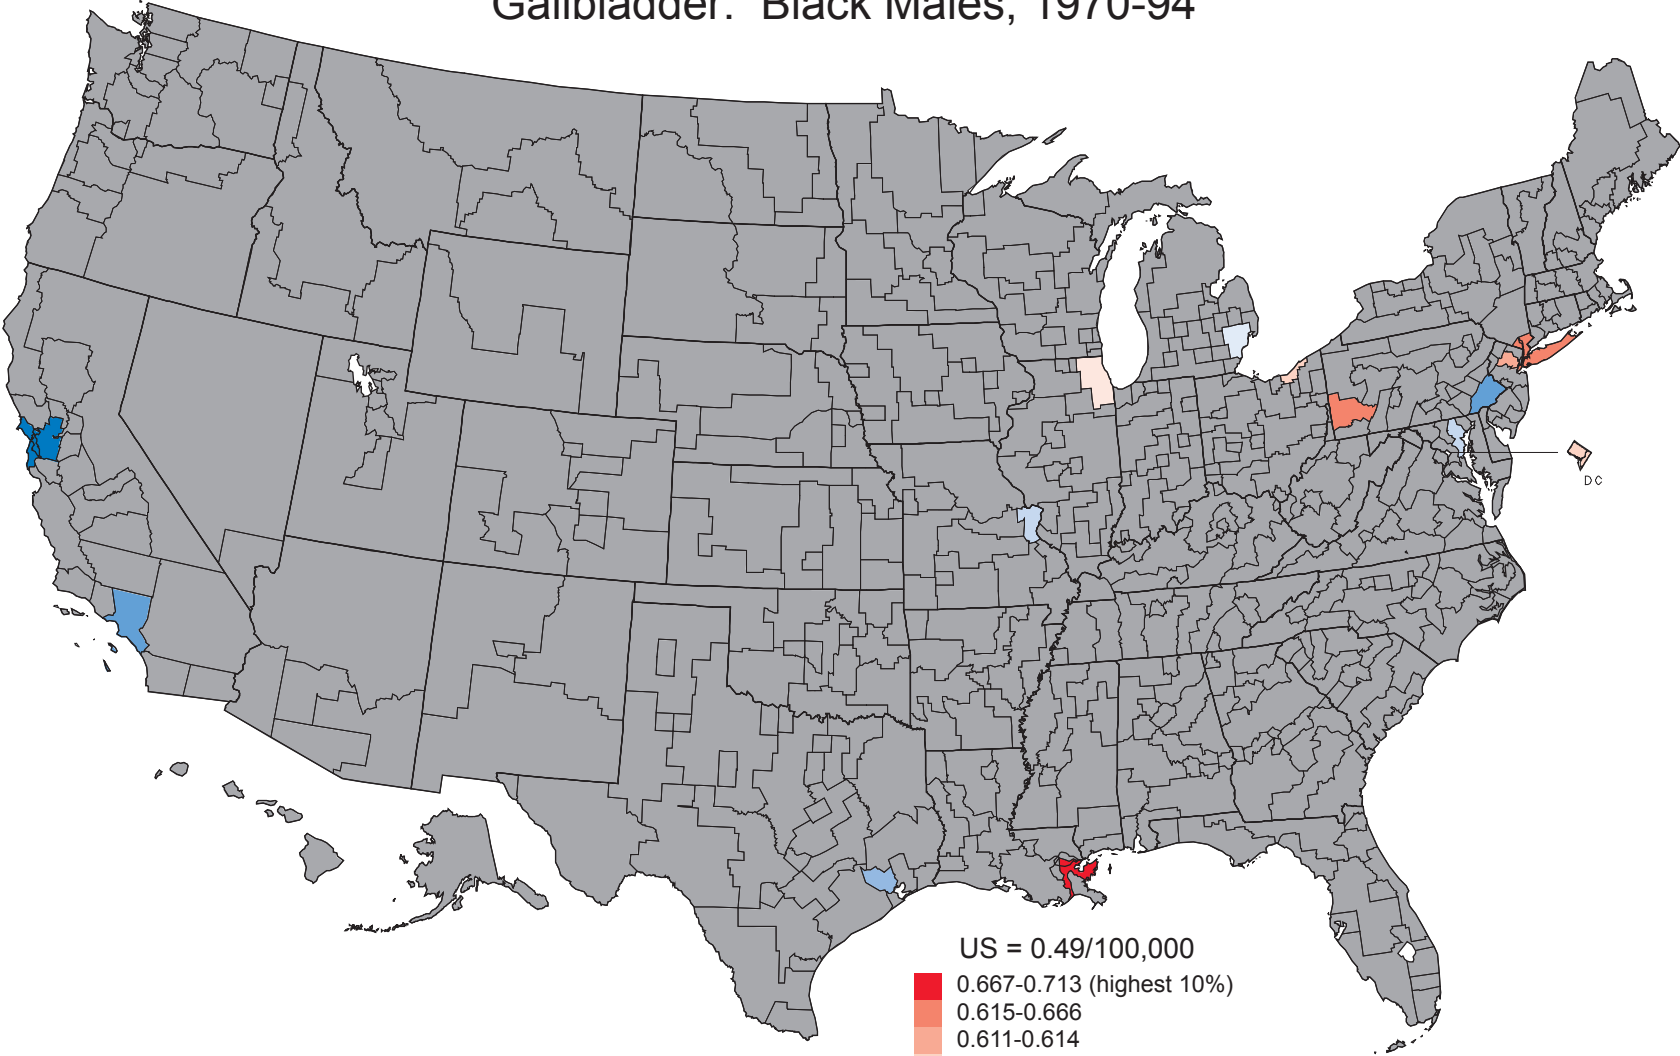

Cancer Mortality Rates by State Economic Area (Age-adjusted 1970 US Population)
Gallbladder: White Males, 1970-94

148

Cancer Mortality Rates by State Economic Area (Age-adjusted 1970 US Population)
Gallbladder: White Females, 1970-94

149

Cancer Mortality Rates by State Economic Area (Age-adjusted 1970 US Population) Gallbladder: Black Males, 1970-94

150

Cancer Mortality Rates by State Economic Area (Age-adjusted 1970 US Population)
Gallbladder: Black Females, 1970-94