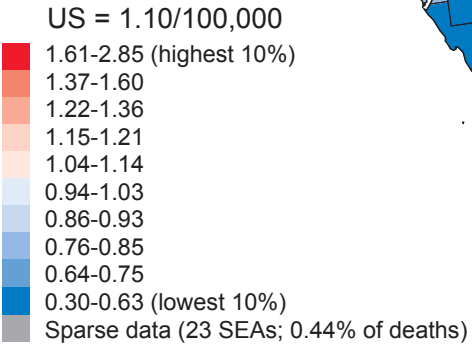

Cancer Mortality Rates by State Economic Area (Age-adjusted 1970 US Population)
Gallbladder: White Males, 1970-94

148

Cancer Mortality Rates by State Economic Area (Age-adjusted 1970 US Population)
Gallbladder: White Females, 1970-94

149

Cancer Mortality Rates by State Economic Area (Age-adjusted 1970 US Population) Gallbladder: Black Males, 1970-94

150

Cancer Mortality Rates by State Economic Area (Age-adjusted 1970 US Population)
Gallbladder: Black Females, 1970-94