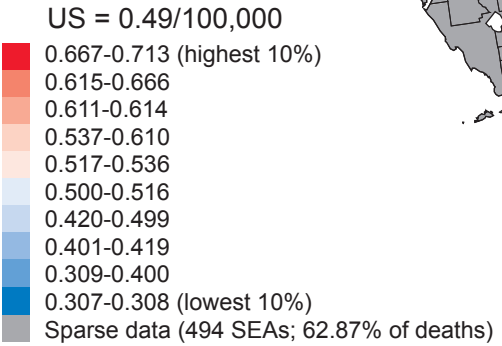

Cancer Mortality Rates by State Economic Area (Age-adjusted 1970 US Population)
Gallbladder: White Males, 1970-94

148

Cancer Mortality Rates by State Economic Area (Age-adjusted 1970 US Population)
Gallbladder: White Females, 1970-94

149

Cancer Mortality Rates by State Economic Area (Age-adjusted 1970 US Population) Gallbladder: Black Males, 1970-94

150

Cancer Mortality Rates by State Economic Area (Age-adjusted 1970 US Population)
Gallbladder: Black Females, 1970-94