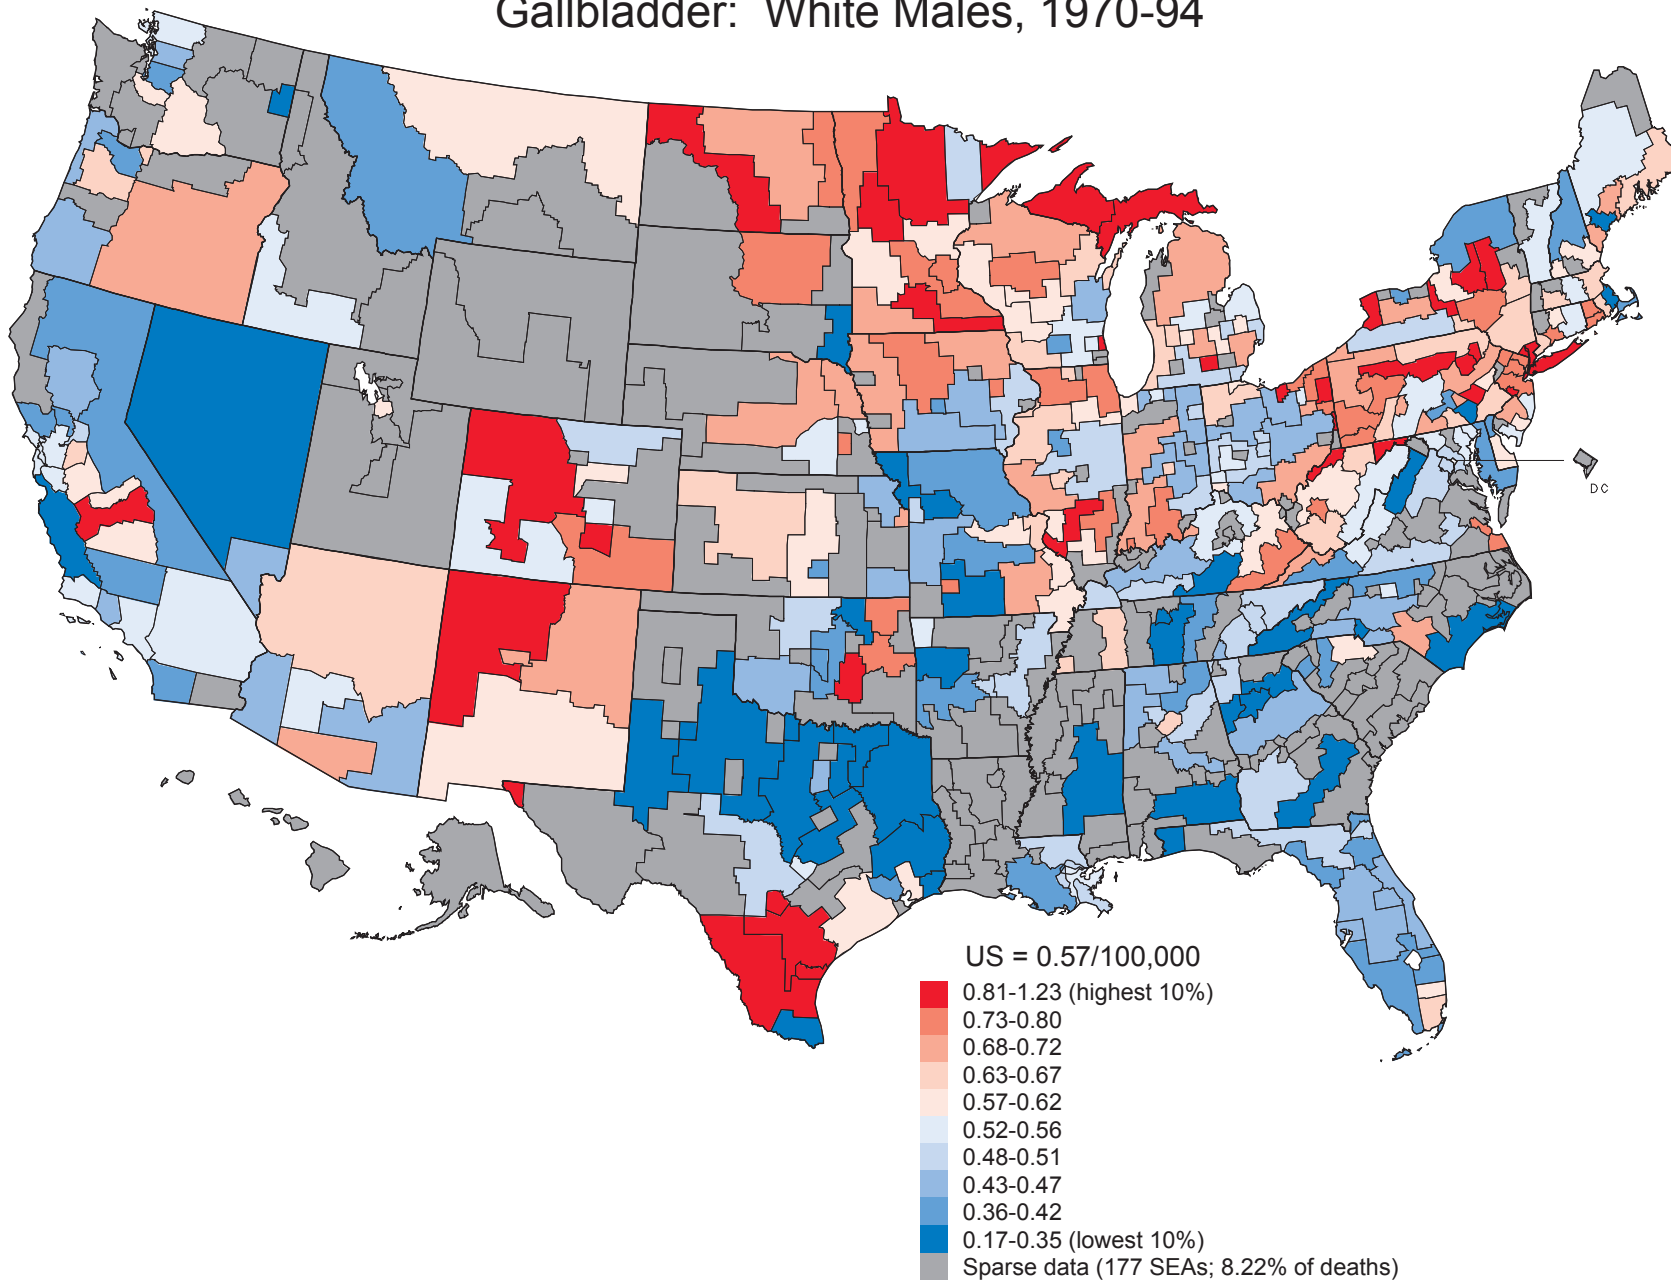

Cancer Mortality Rates by State Economic Area (Age-adjusted 1970 US Population)
Gallbladder: White Males, 1970-94

148

Cancer Mortality Rates by State Economic Area (Age-adjusted 1970 US Population)
Gallbladder: White Females, 1970-94

149

Cancer Mortality Rates by State Economic Area (Age-adjusted 1970 US Population) Gallbladder: Black Males, 1970-94

150

Cancer Mortality Rates by State Economic Area (Age-adjusted 1970 US Population)
Gallbladder: Black Females, 1970-94