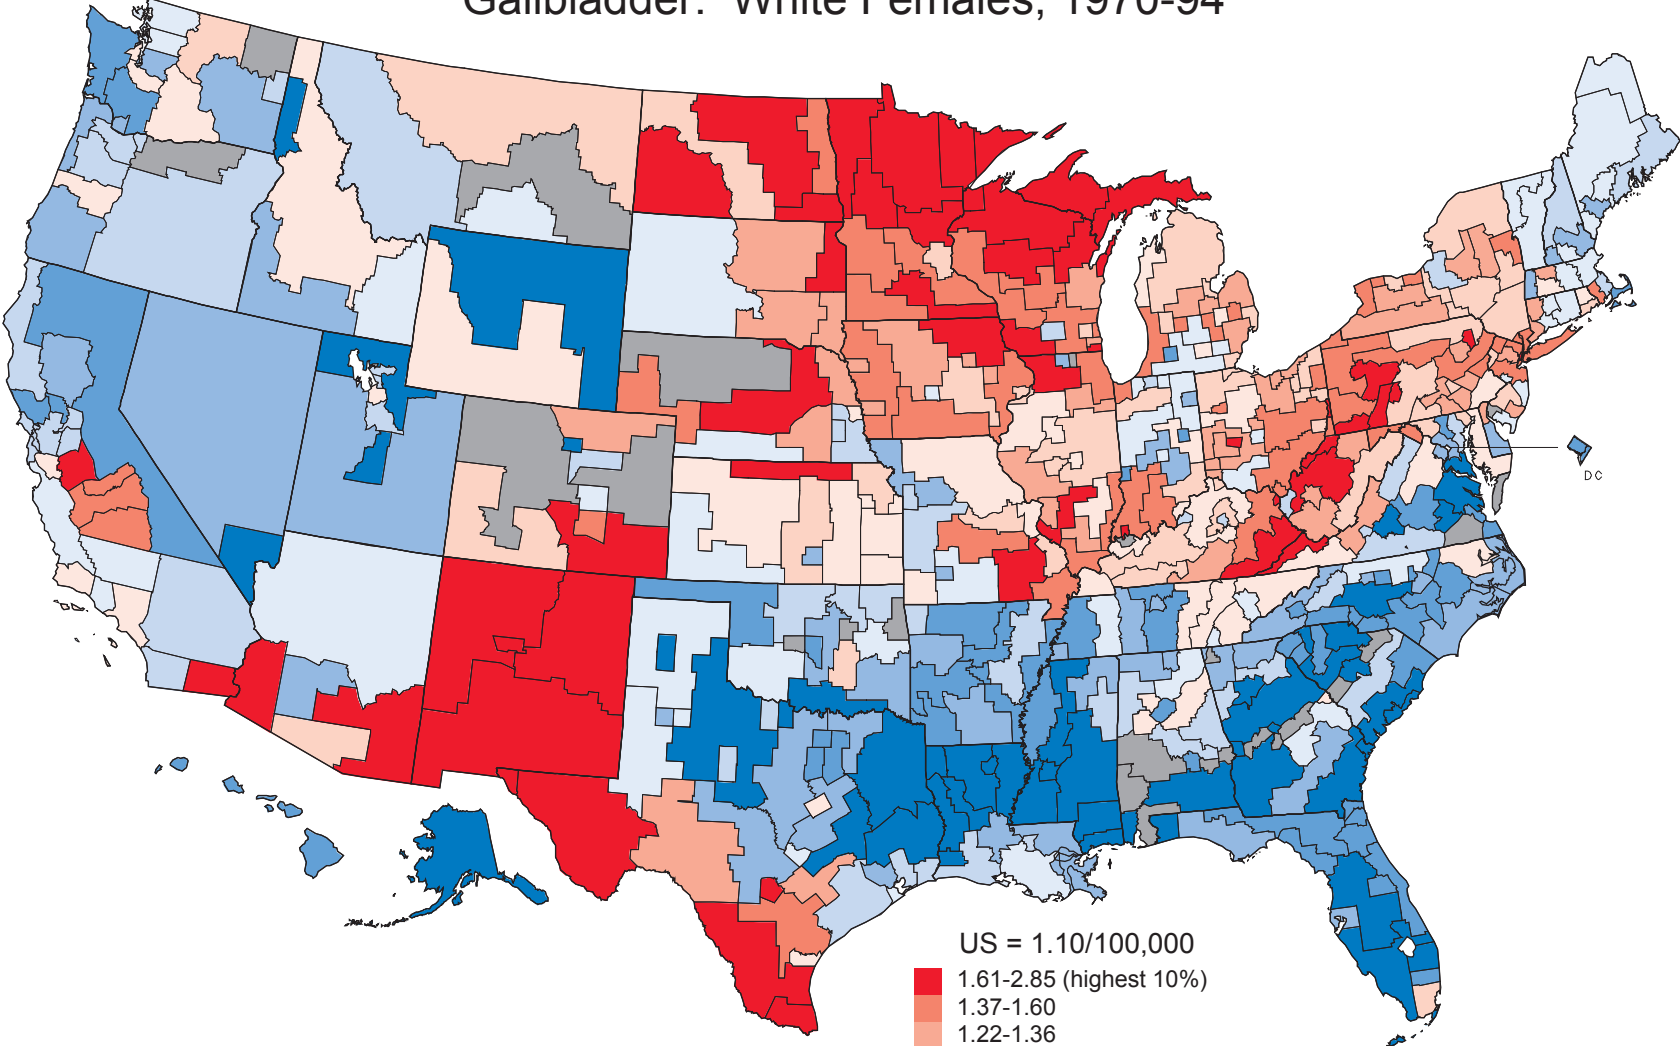

Cancer Mortality Rates by State Economic Area (Age-adjusted 1970 US Population)
Gallbladder: White Males, 1970-94

148

Cancer Mortality Rates by State Economic Area (Age-adjusted 1970 US Population)
Gallbladder: White Females, 1970-94

149

Cancer Mortality Rates by State Economic Area (Age-adjusted 1970 US Population) Gallbladder: Black Males, 1970-94

150

Cancer Mortality Rates by State Economic Area (Age-adjusted 1970 US Population)
Gallbladder: Black Females, 1970-94