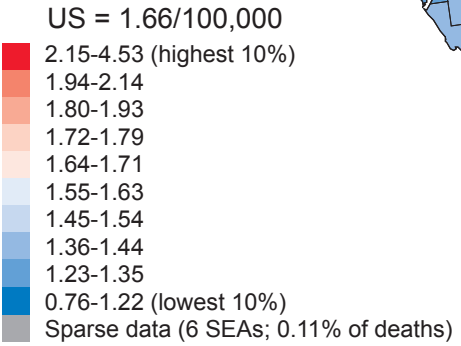

Cancer Mortality Rates by State Economic Area (Age-adjusted 1970 US Population)
Liver: White Males, 1970-94

144

Cancer Mortality Rates by State Economic Area (Age-adjusted 1970 US Population) Liver: White Females, 1970-94

145

Cancer Mortality Rates by State Economic Area (Age-adjusted 1970 US Population) Liver: Black Males, 1970-94

146

Cancer Mortality Rates by State Economic Area (Age-adjusted 1970 US Population) Liver: Black Females, 1970-94