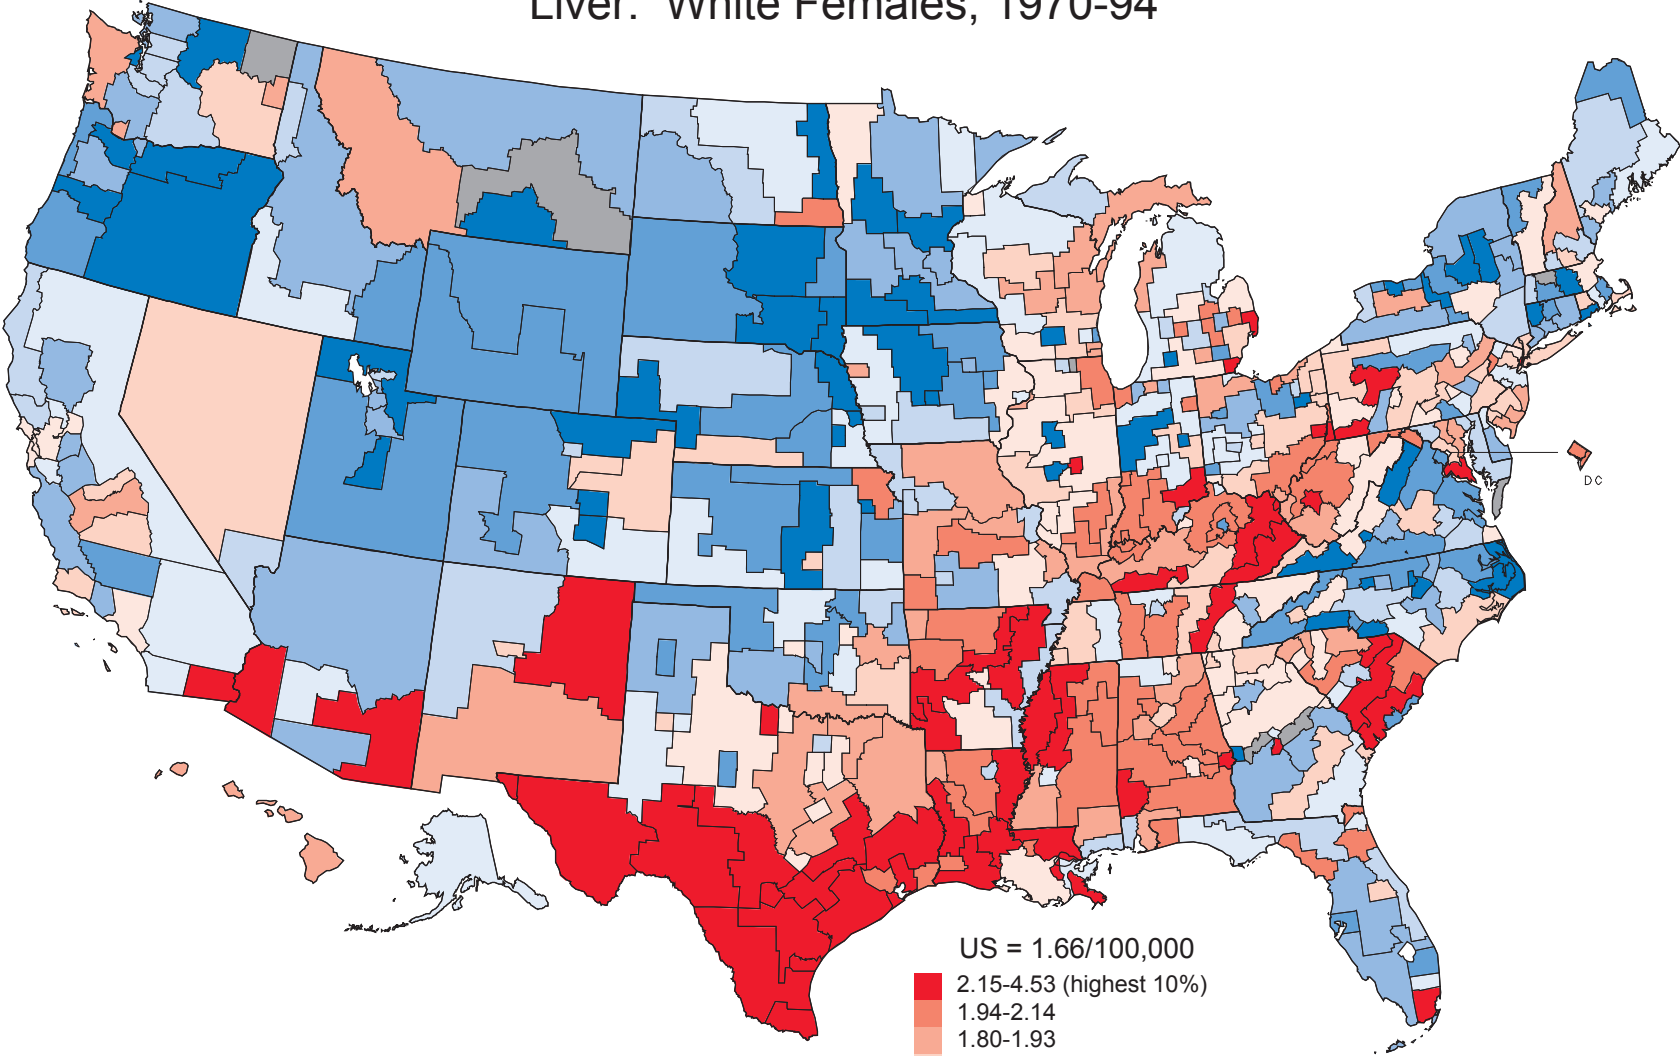

Cancer Mortality Rates by State Economic Area (Age-adjusted 1970 US Population)
Liver: White Males, 1970-94

144

Cancer Mortality Rates by State Economic Area (Age-adjusted 1970 US Population) Liver: White Females, 1970-94

145

Cancer Mortality Rates by State Economic Area (Age-adjusted 1970 US Population) Liver: Black Males, 1970-94

146

Cancer Mortality Rates by State Economic Area (Age-adjusted 1970 US Population) Liver: Black Females, 1970-94