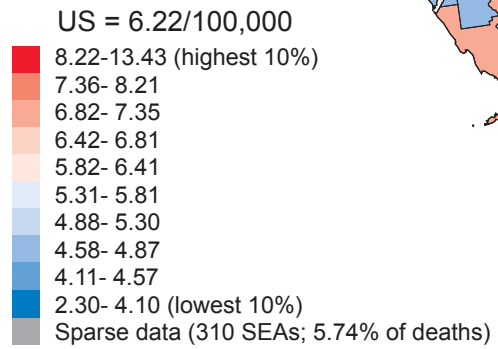

Cancer Mortality Rates by State Economic Area (Age-adjusted 1970 US Population)
Liver: White Males, 1970-94

144

Cancer Mortality Rates by State Economic Area (Age-adjusted 1970 US Population) Liver: White Females, 1970-94

145

Cancer Mortality Rates by State Economic Area (Age-adjusted 1970 US Population) Liver: Black Males, 1970-94

146

Cancer Mortality Rates by State Economic Area (Age-adjusted 1970 US Population) Liver: Black Females, 1970-94