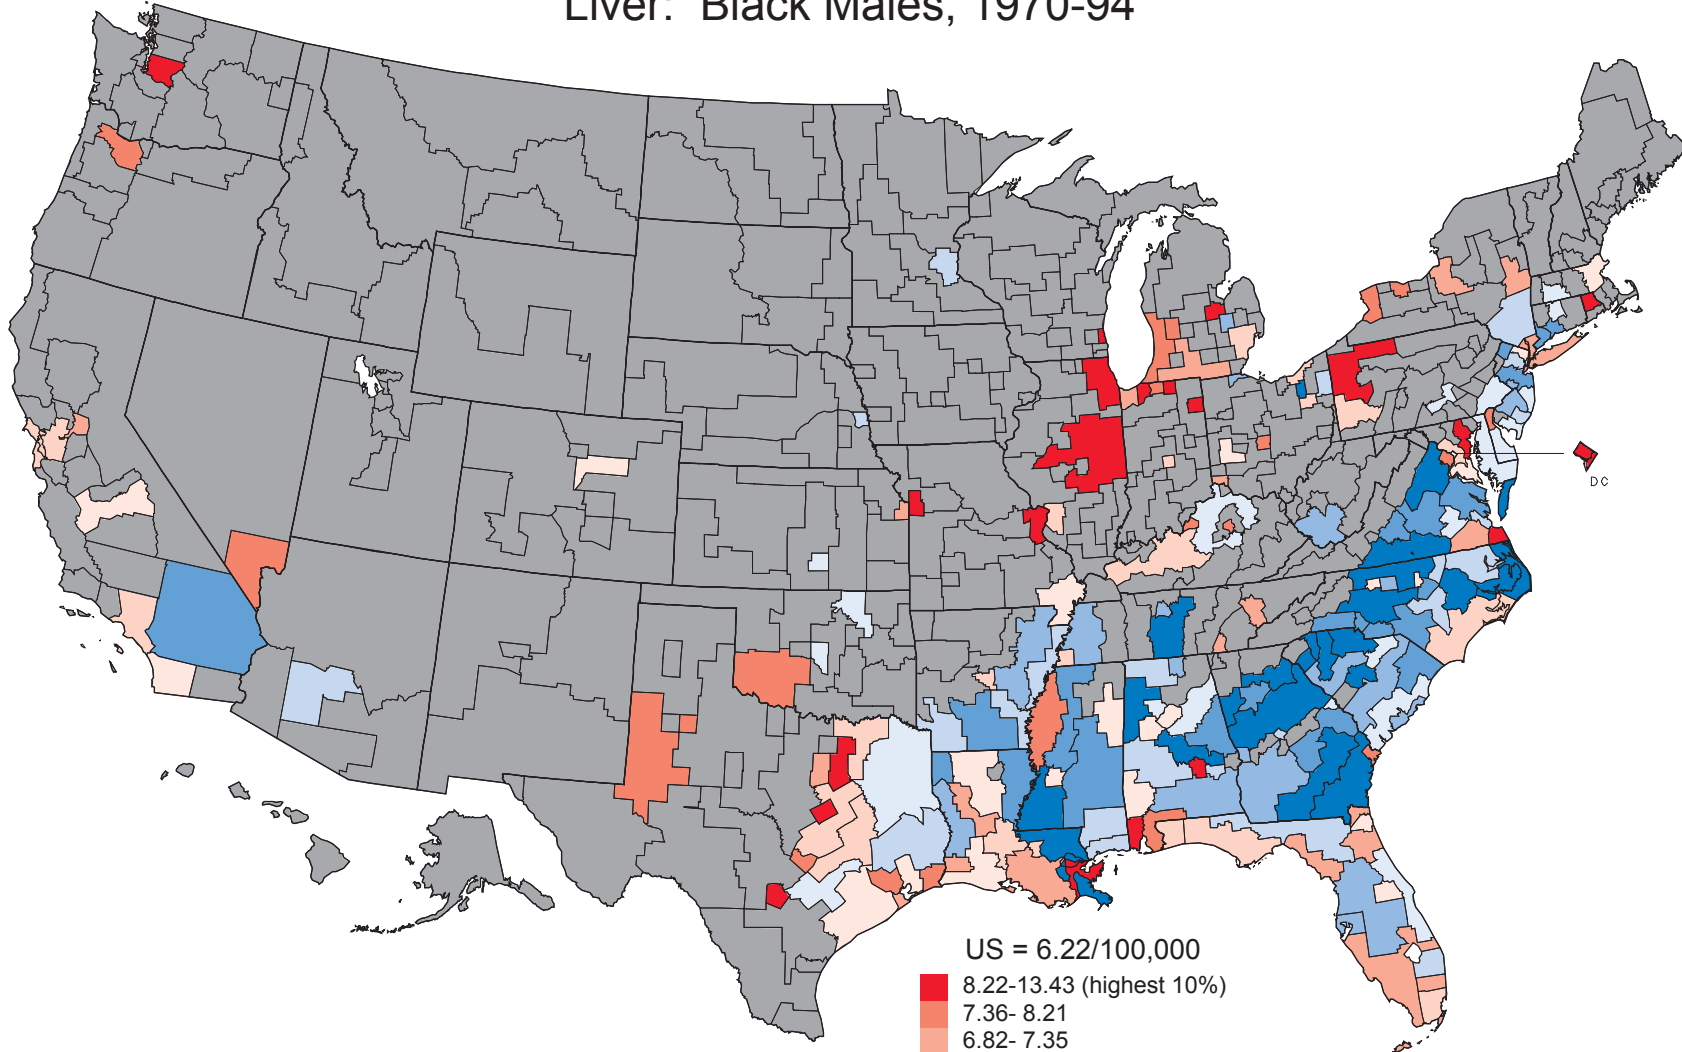

Cancer Mortality Rates by State Economic Area (Age-adjusted 1970 US Population)
Liver: White Males, 1970-94

144

Cancer Mortality Rates by State Economic Area (Age-adjusted 1970 US Population) Liver: White Females, 1970-94

145

Cancer Mortality Rates by State Economic Area (Age-adjusted 1970 US Population) Liver: Black Males, 1970-94

146

Cancer Mortality Rates by State Economic Area (Age-adjusted 1970 US Population) Liver: Black Females, 1970-94