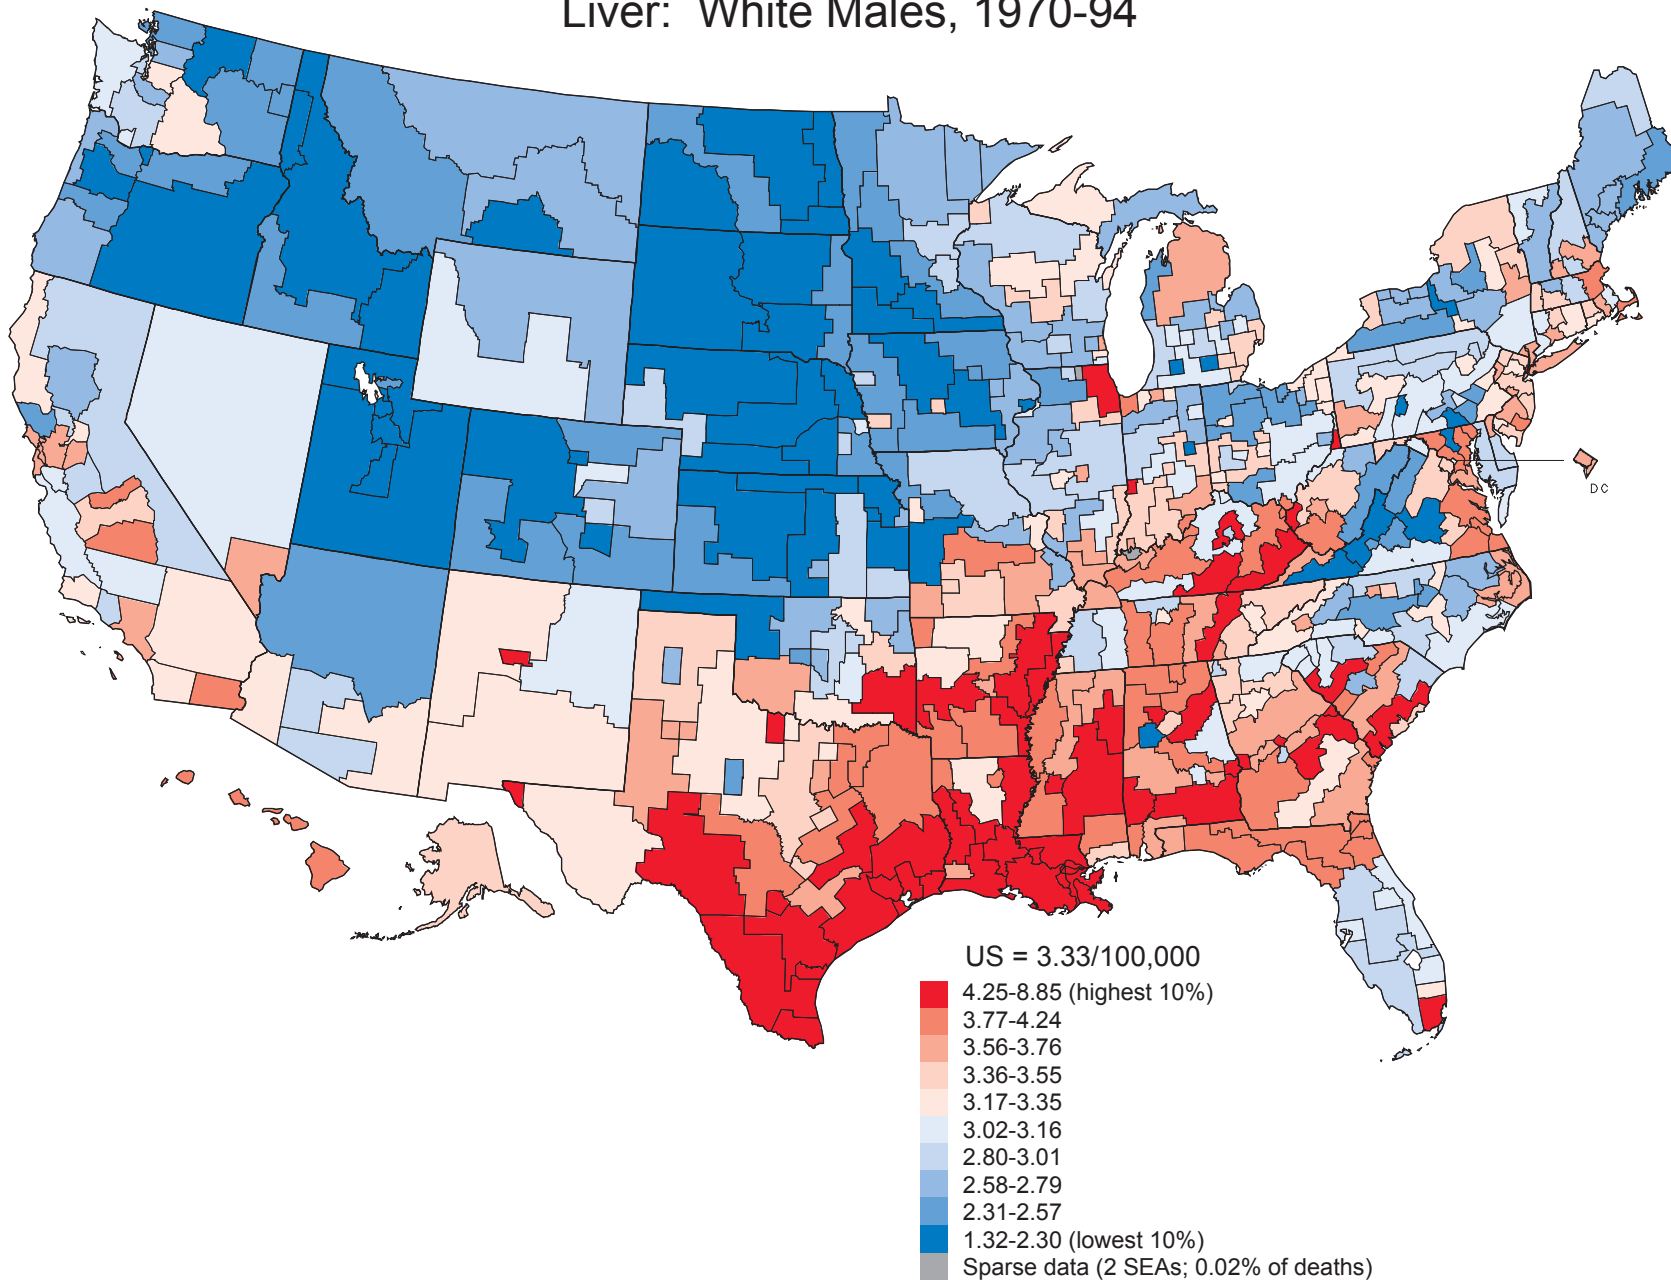

Cancer Mortality Rates by State Economic Area (Age-adjusted 1970 US Population)
Liver: White Males, 1970-94

144

Cancer Mortality Rates by State Economic Area (Age-adjusted 1970 US Population) Liver: White Females, 1970-94

145

Cancer Mortality Rates by State Economic Area (Age-adjusted 1970 US Population) Liver: Black Males, 1970-94

146

Cancer Mortality Rates by State Economic Area (Age-adjusted 1970 US Population) Liver: Black Females, 1970-94