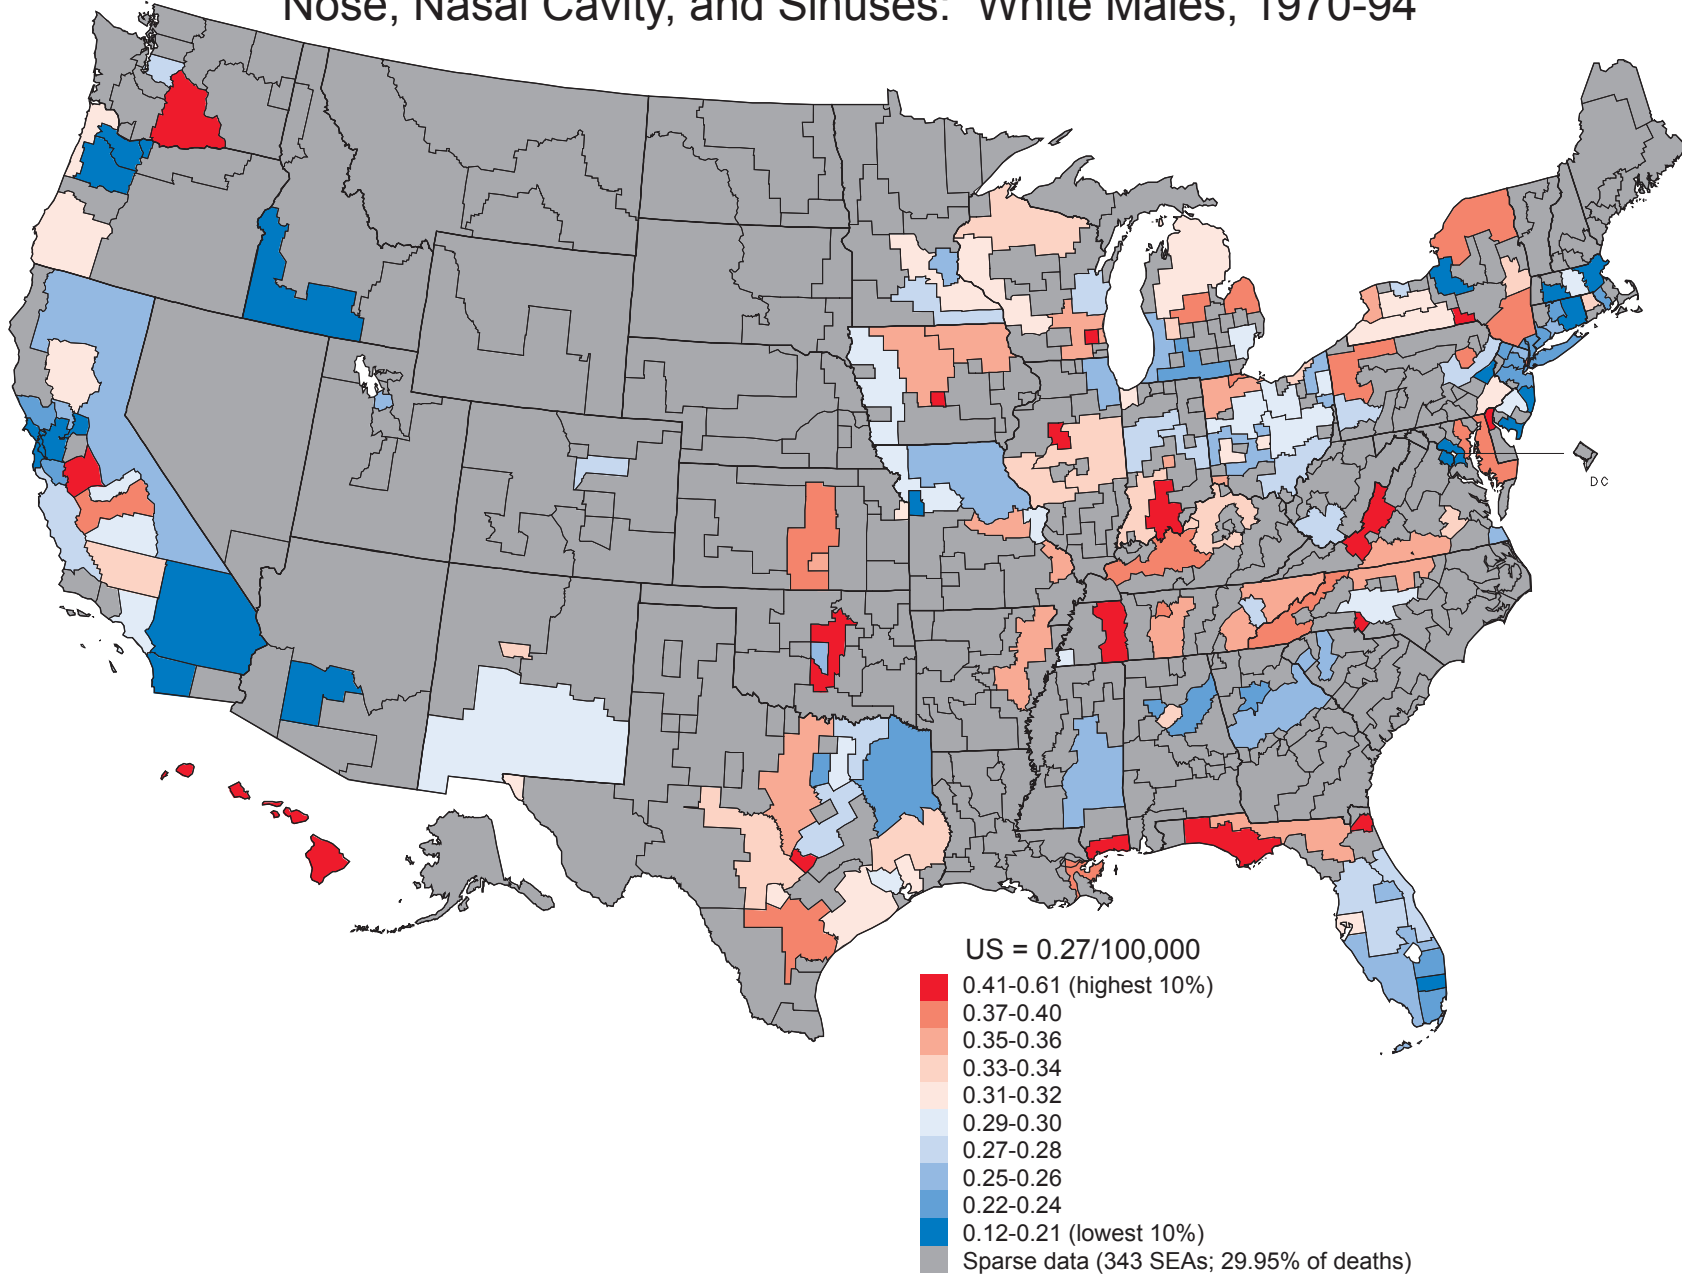

Cancer Mortality Rates by State Economic Area (Age-adjusted 1970 US Population)
 Nose, Nasal Cavity, and Sinuses: White Males, 1950-69

164

Cancer Mortality Rates by State Economic Area (Age-adjusted 1970 US Population) Nose, Nasal Cavity, and Sinuses: White Males, 1970-94

165

Cancer Mortality Rates by State Economic Area (Age-adjusted 1970 US Population) Nose, Nasal Cavity, and Sinuses: White Females, 1950-69

166

Cancer Mortality Rates by State Economic Area (Age-adjusted 1970 US Population) Nose, Nasal Cavity, and Sinuses: White Females, 1970-94