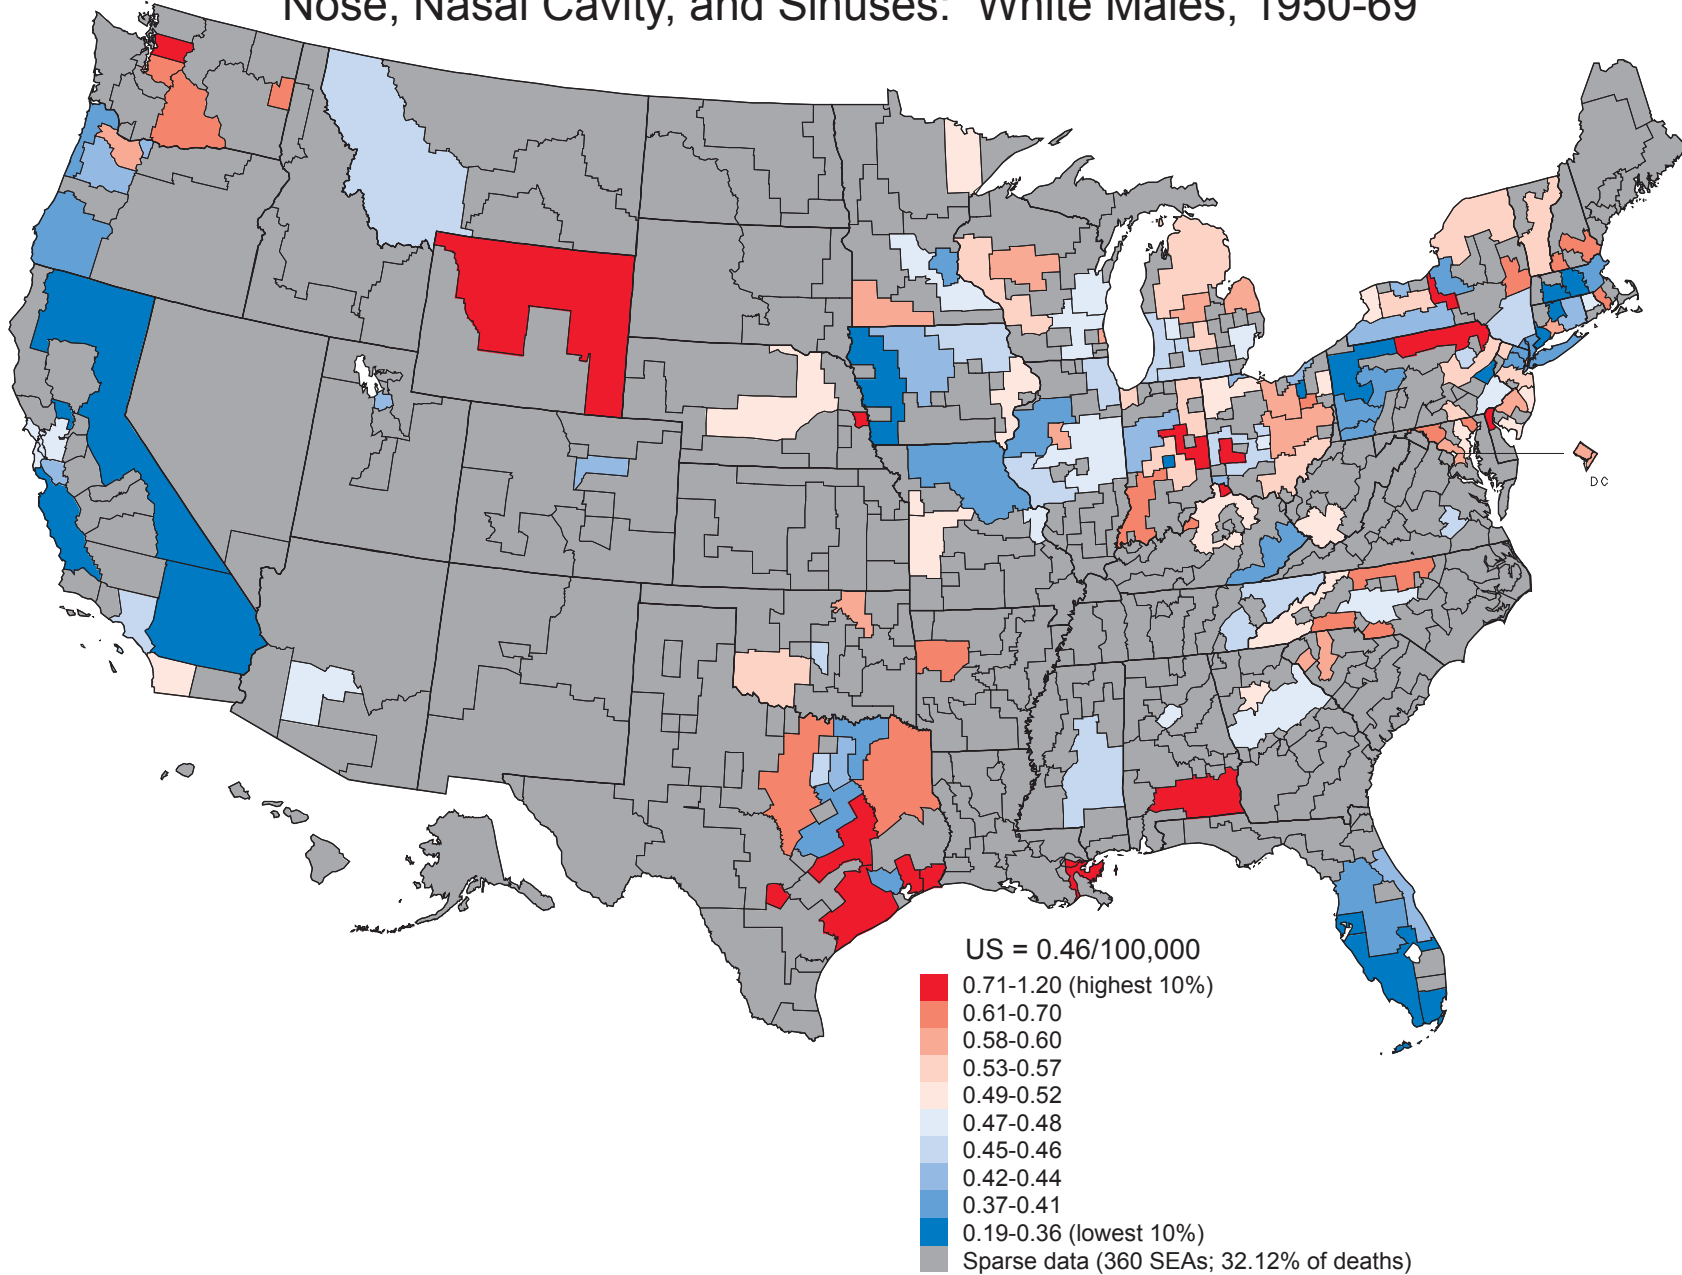

Cancer Mortality Rates by State Economic Area (Age-adjusted 1970 US Population)
 Nose, Nasal Cavity, and Sinuses: White Males, 1950-69

164

Cancer Mortality Rates by State Economic Area (Age-adjusted 1970 US Population) Nose, Nasal Cavity, and Sinuses: White Males, 1970-94

165

Cancer Mortality Rates by State Economic Area (Age-adjusted 1970 US Population) Nose, Nasal Cavity, and Sinuses: White Females, 1950-69

166

Cancer Mortality Rates by State Economic Area (Age-adjusted 1970 US Population) Nose, Nasal Cavity, and Sinuses: White Females, 1970-94