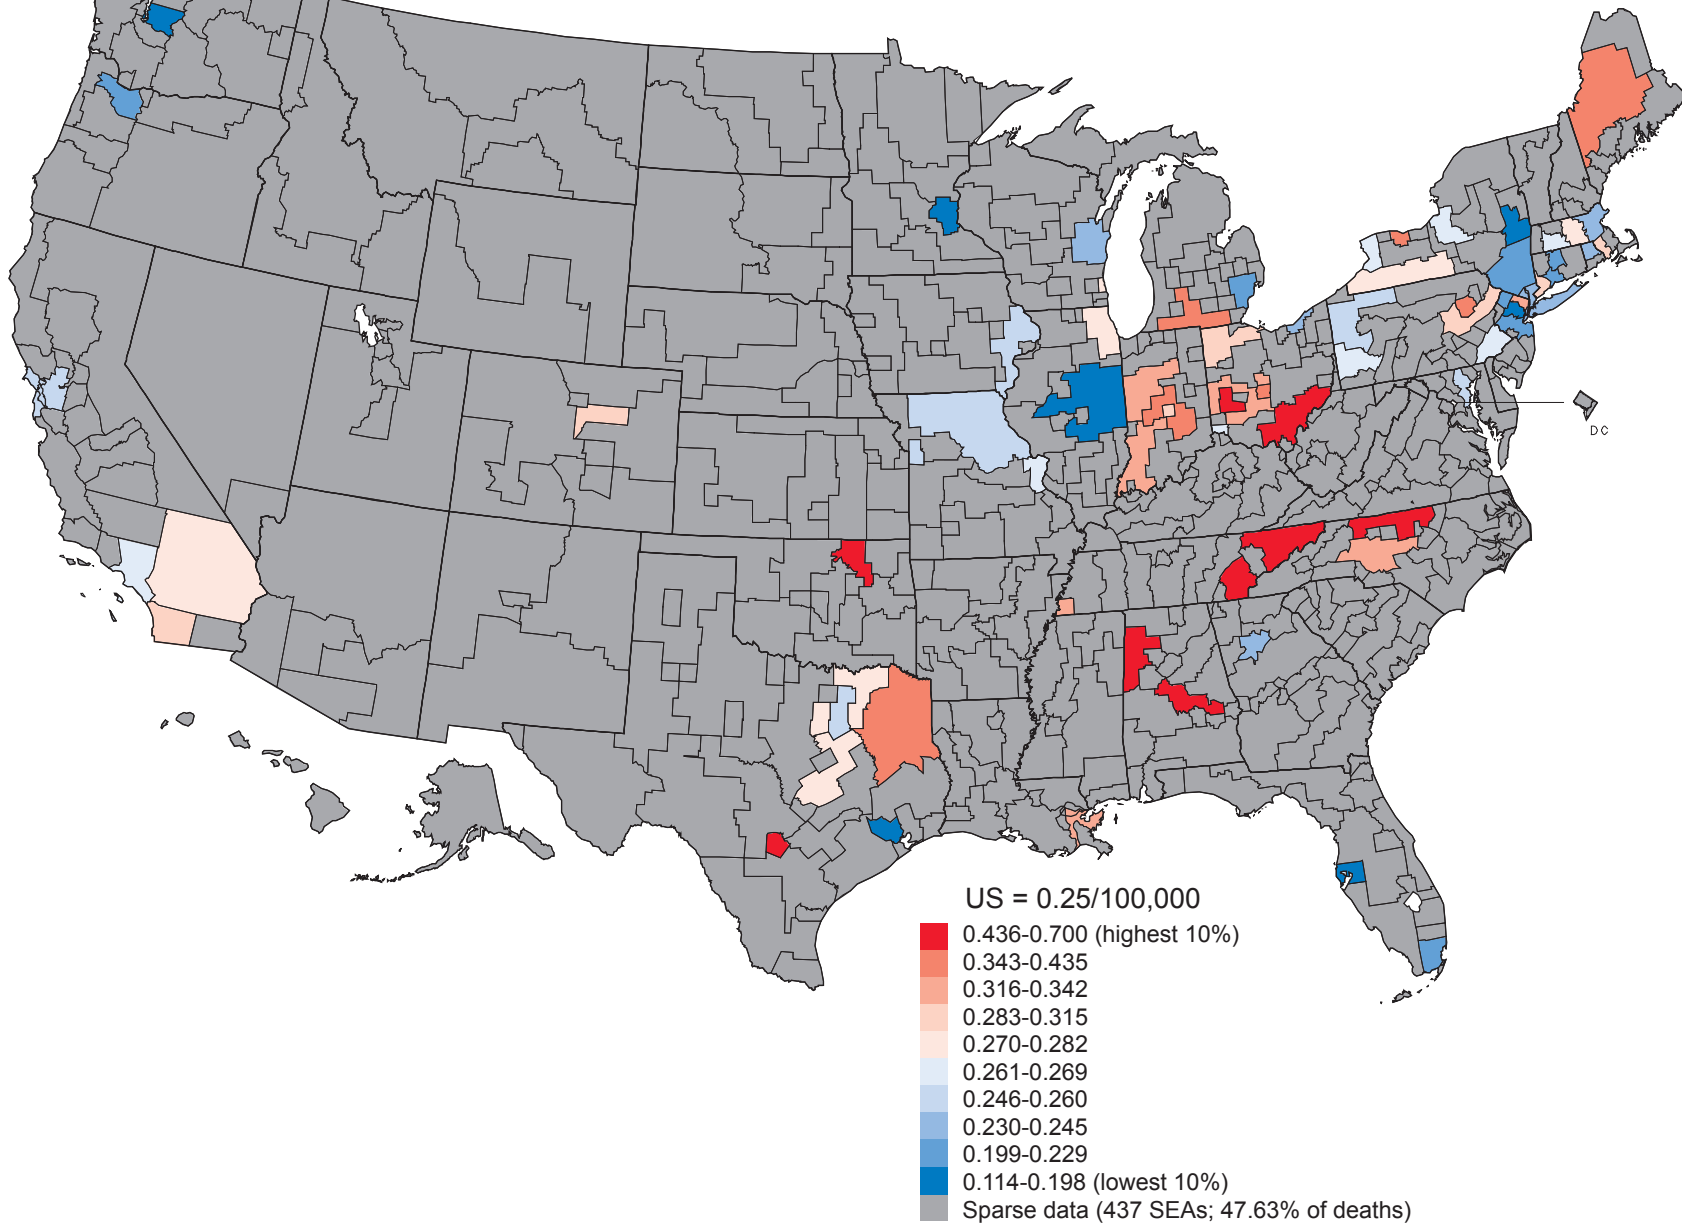

Cancer Mortality Rates by State Economic Area (Age-adjusted 1970 US Population)
 Nose, Nasal Cavity, and Sinuses: White Males, 1950-69

164

Cancer Mortality Rates by State Economic Area (Age-adjusted 1970 US Population) Nose, Nasal Cavity, and Sinuses: White Males, 1970-94

165

Cancer Mortality Rates by State Economic Area (Age-adjusted 1970 US Population) Nose, Nasal Cavity, and Sinuses: White Females, 1950-69

166

Cancer Mortality Rates by State Economic Area (Age-adjusted 1970 US Population) Nose, Nasal Cavity, and Sinuses: White Females, 1970-94