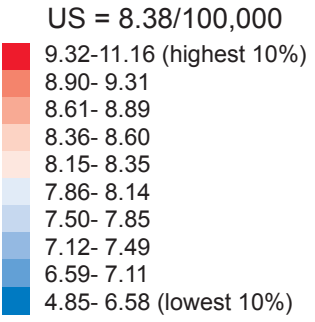

Cancer Mortality Rates by County (Age-adjusted 1970 US Population)  
Ovary: White Females, 1950-69

226

# Cancer Mortality Rates by County (Age-adjusted 1970 US Population) Ovary: White Females, 1970-94

227

# Cancer Mortality Rates by State Economic Area (Age-adjusted 1970 US Population) Ovary: White Females, 1950-69

228

Cancer Mortality Rates by State Economic Area (Age-adjusted 1970 US Population)  
Ovary: White Females, 1970-94

# Cancer Mortality Rates by State Economic Area (Age-adjusted 1970 US Population) Ovary: Black Females, 1970-94

230