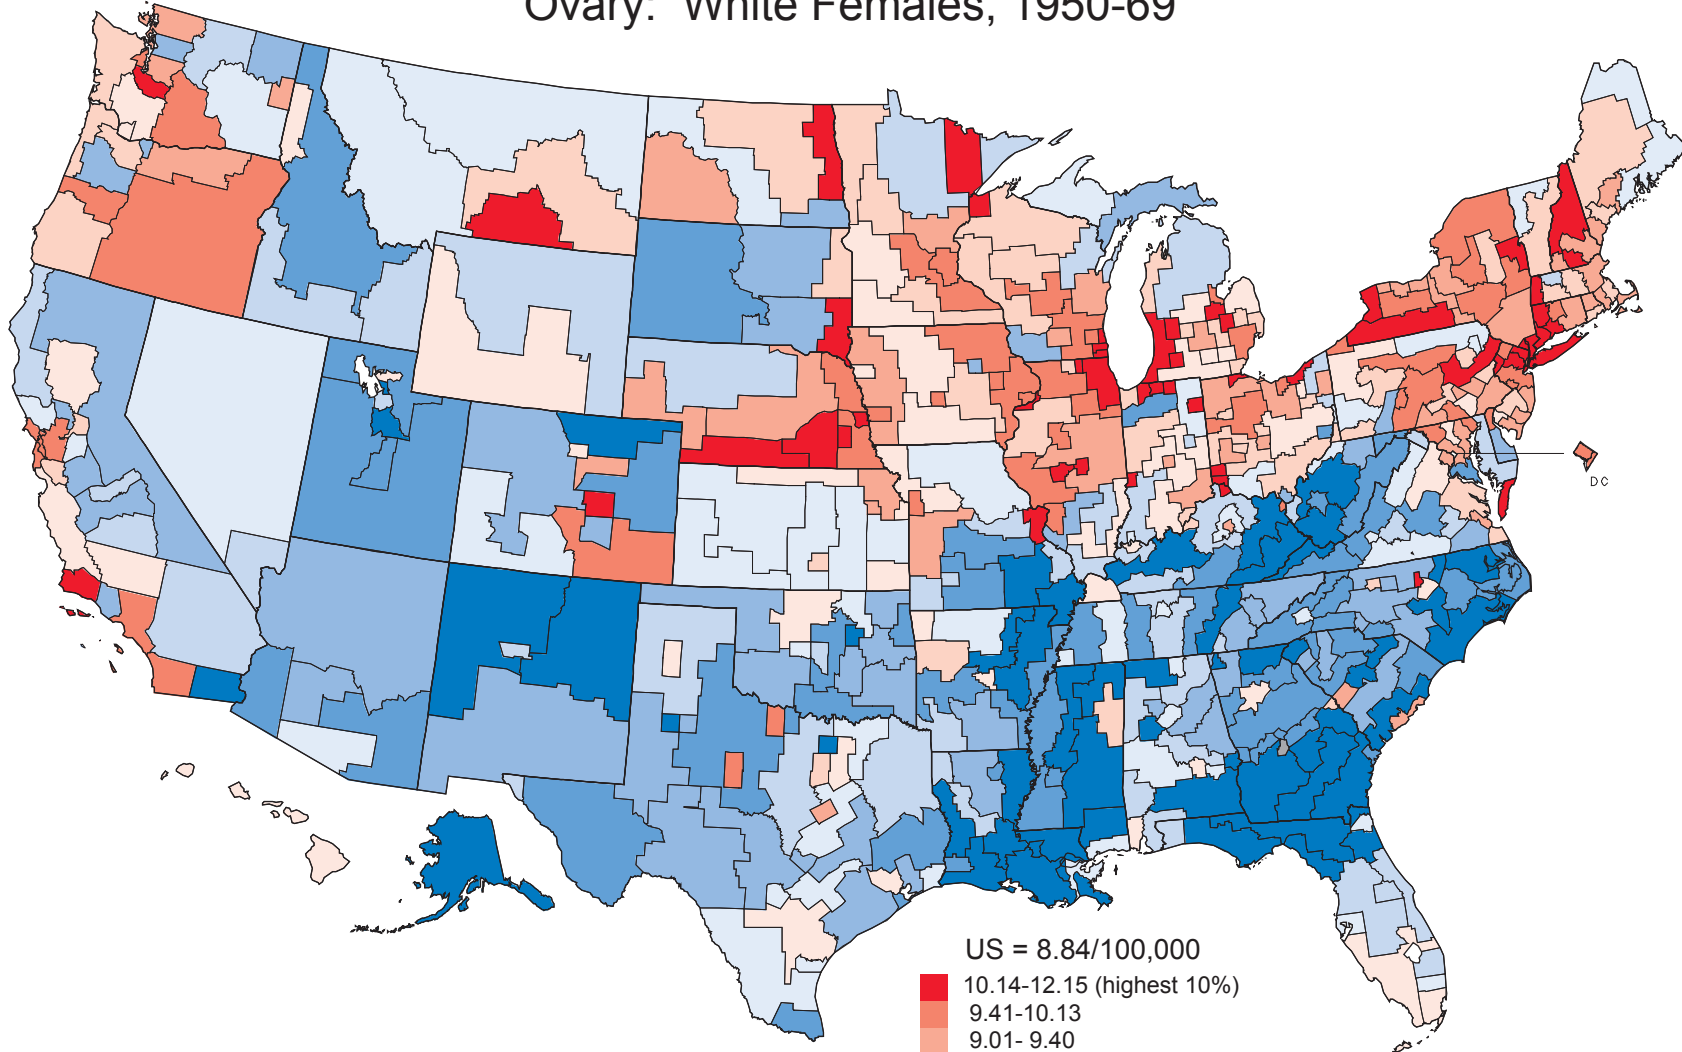

Cancer Mortality Rates by County (Age-adjusted 1970 US Population)  
Ovary: White Females, 1950-69

226

# Cancer Mortality Rates by County (Age-adjusted 1970 US Population) Ovary: White Females, 1970-94

227

# Cancer Mortality Rates by State Economic Area (Age-adjusted 1970 US Population) Ovary: White Females, 1950-69

228

Cancer Mortality Rates by State Economic Area (Age-adjusted 1970 US Population)  
Ovary: White Females, 1970-94

# Cancer Mortality Rates by State Economic Area (Age-adjusted 1970 US Population) Ovary: Black Females, 1970-94

230