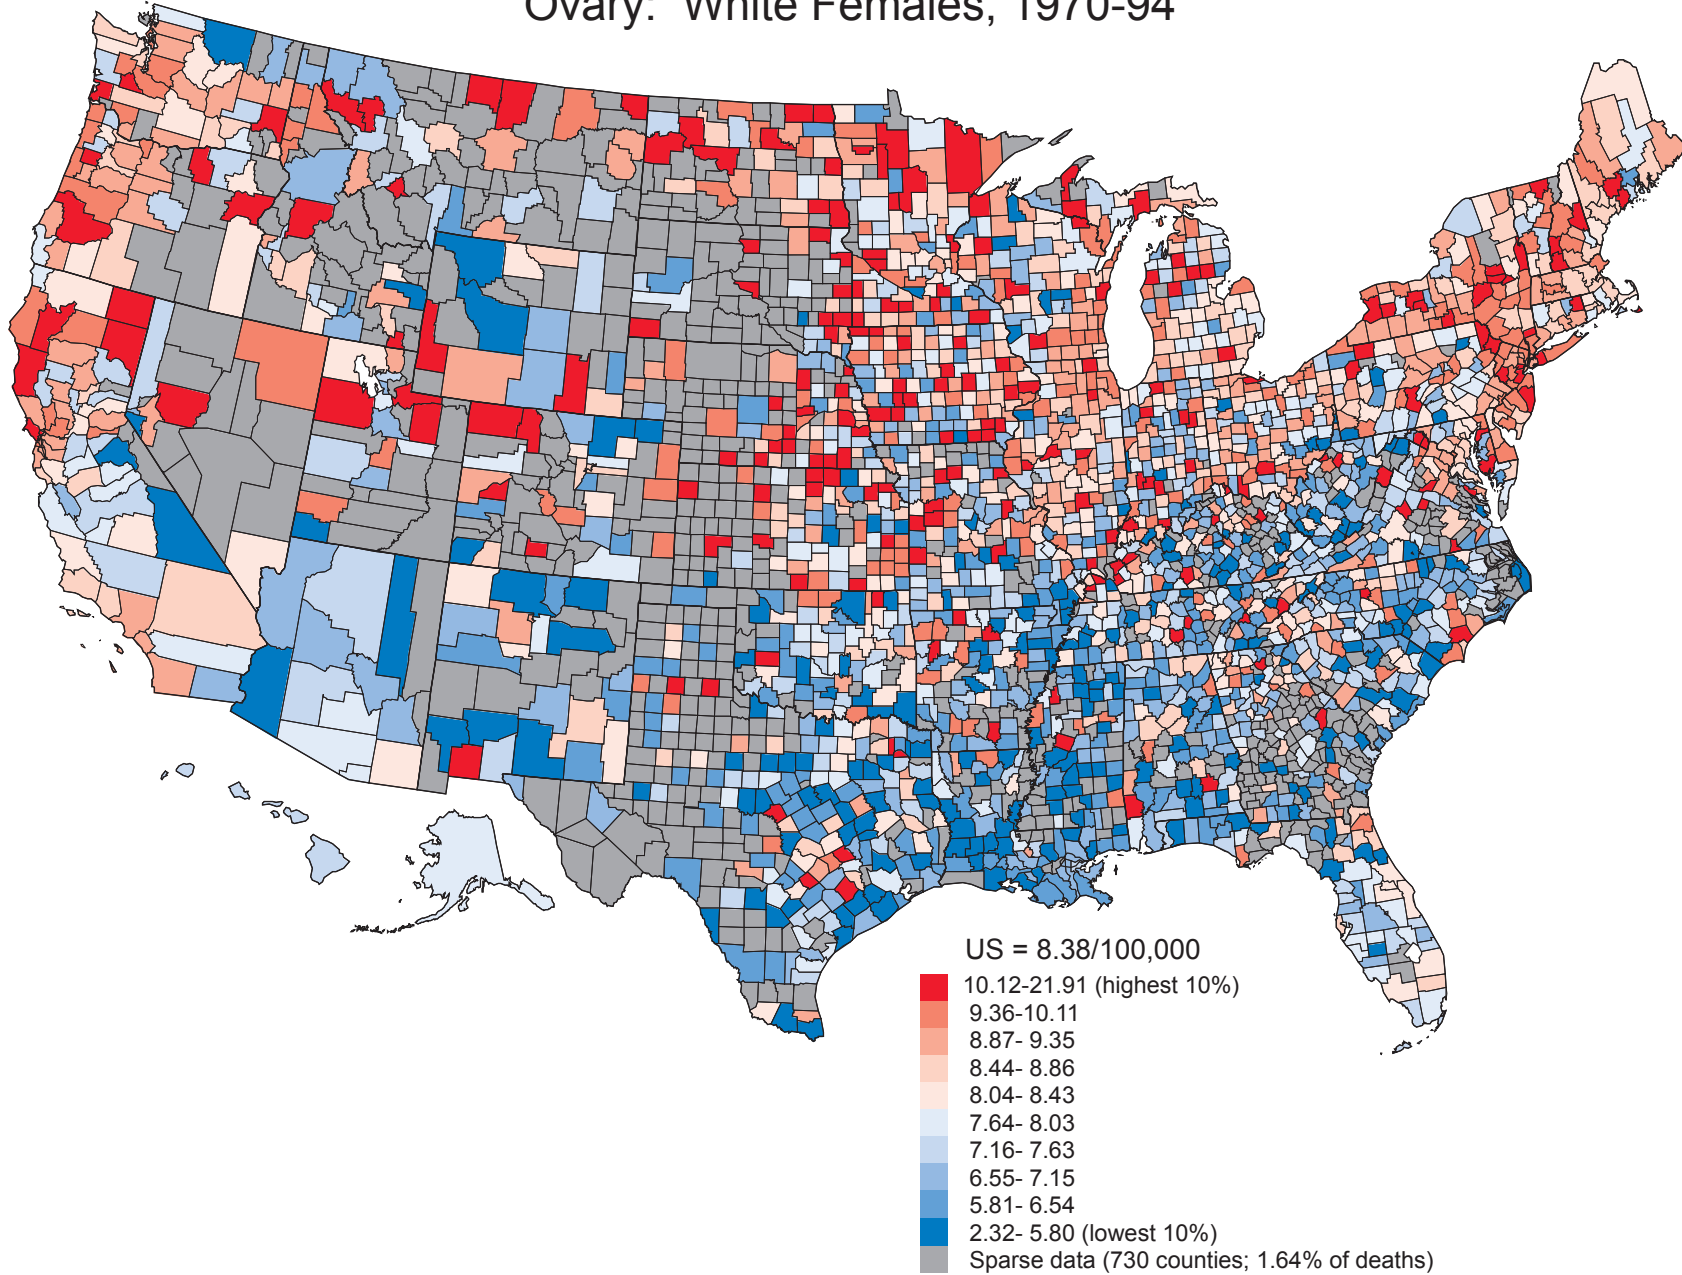

Cancer Mortality Rates by County (Age-adjusted 1970 US Population)  
Ovary: White Females, 1950-69

226

# Cancer Mortality Rates by County (Age-adjusted 1970 US Population) Ovary: White Females, 1970-94

227

# Cancer Mortality Rates by State Economic Area (Age-adjusted 1970 US Population) Ovary: White Females, 1950-69

228

Cancer Mortality Rates by State Economic Area (Age-adjusted 1970 US Population)  
Ovary: White Females, 1970-94

# Cancer Mortality Rates by State Economic Area (Age-adjusted 1970 US Population) Ovary: Black Females, 1970-94

230