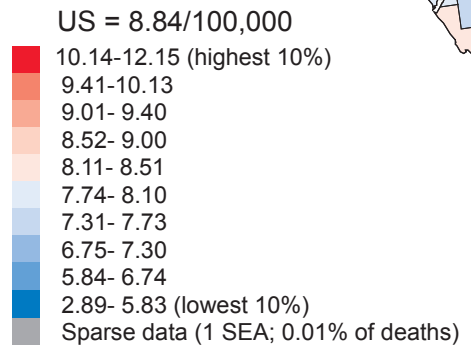

Cancer Mortality Rates by County (Age-adjusted 1970 US Population)  
Ovary: White Females, 1950-69

226

# Cancer Mortality Rates by County (Age-adjusted 1970 US Population) Ovary: White Females, 1970-94

227

# Cancer Mortality Rates by State Economic Area (Age-adjusted 1970 US Population) Ovary: White Females, 1950-69

228

Cancer Mortality Rates by State Economic Area (Age-adjusted 1970 US Population)  
Ovary: White Females, 1970-94

# Cancer Mortality Rates by State Economic Area (Age-adjusted 1970 US Population) Ovary: Black Females, 1970-94

230