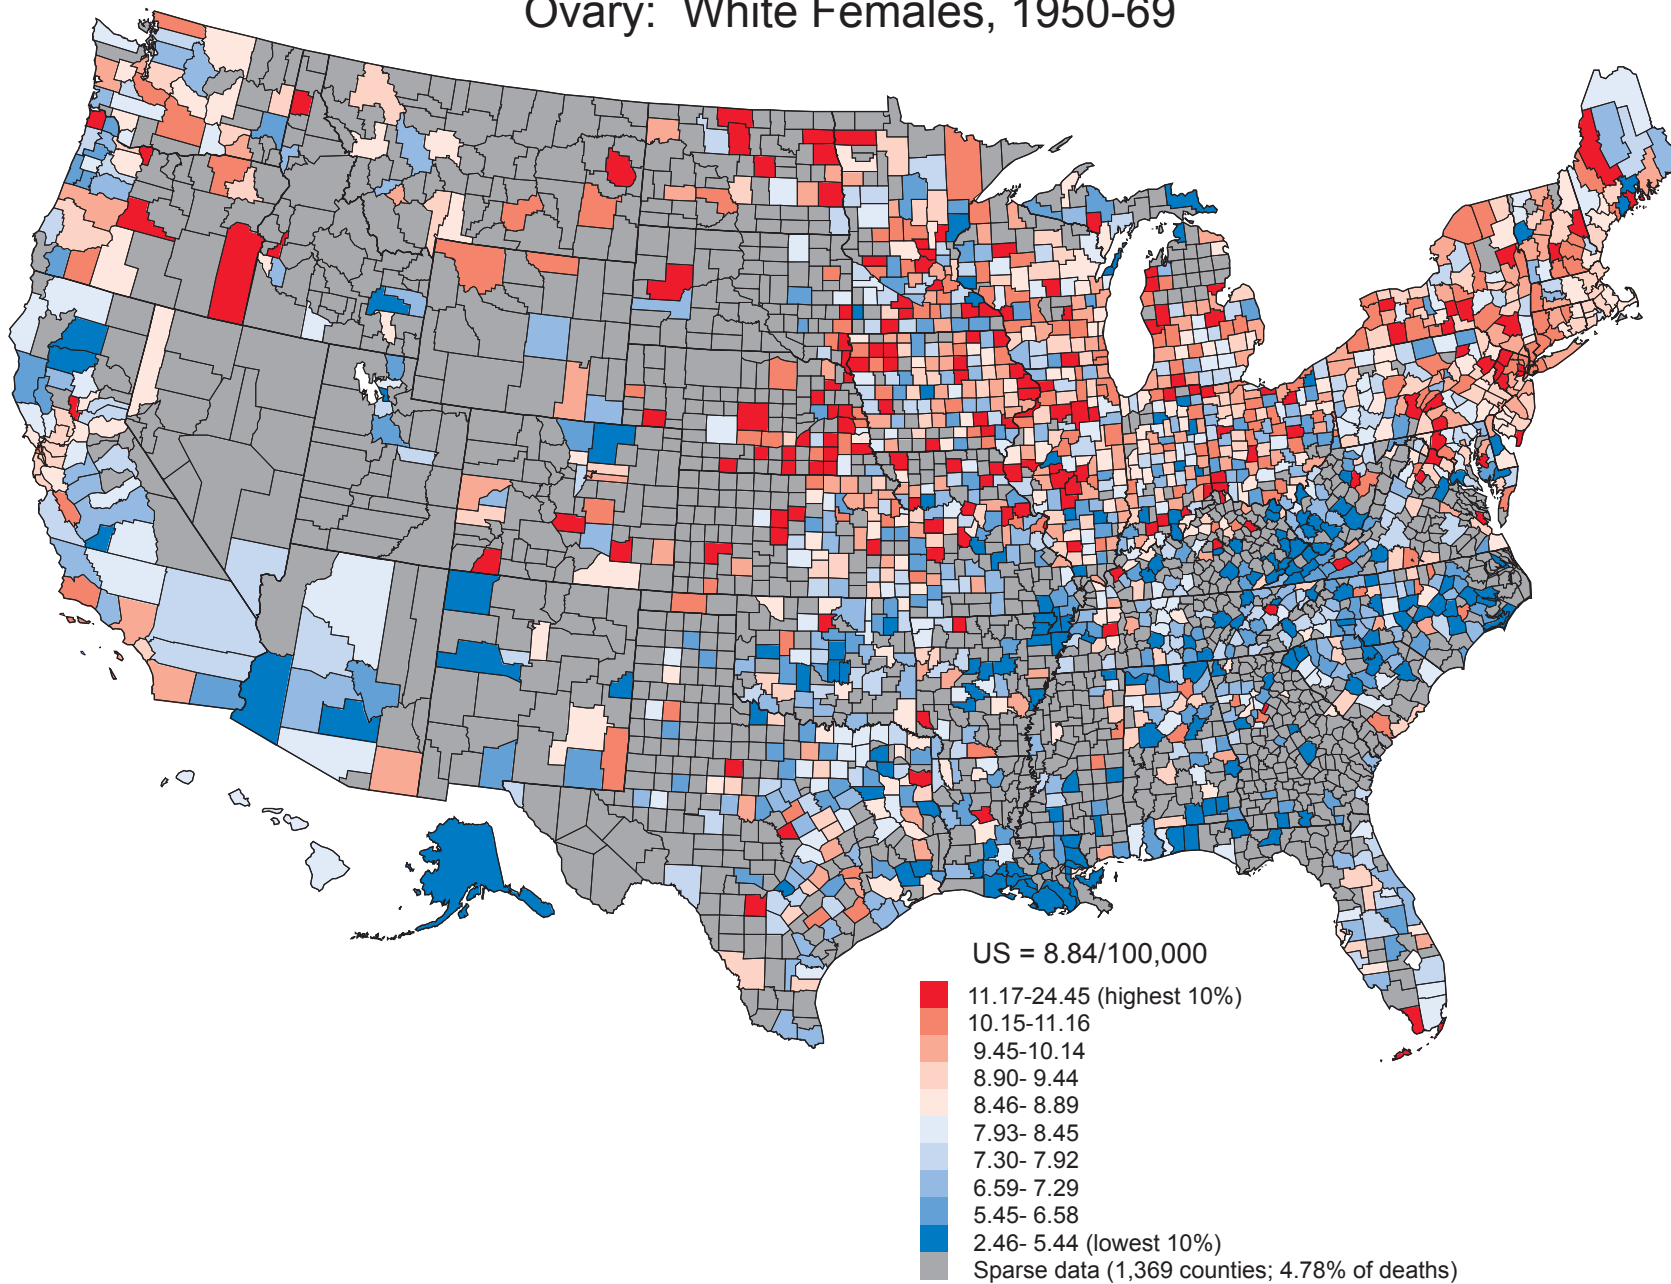

Cancer Mortality Rates by County (Age-adjusted 1970 US Population)  
Ovary: White Females, 1950-69

226

# Cancer Mortality Rates by County (Age-adjusted 1970 US Population) Ovary: White Females, 1970-94

227

# Cancer Mortality Rates by State Economic Area (Age-adjusted 1970 US Population) Ovary: White Females, 1950-69

228

Cancer Mortality Rates by State Economic Area (Age-adjusted 1970 US Population)  
Ovary: White Females, 1970-94

# Cancer Mortality Rates by State Economic Area (Age-adjusted 1970 US Population) Ovary: Black Females, 1970-94

230