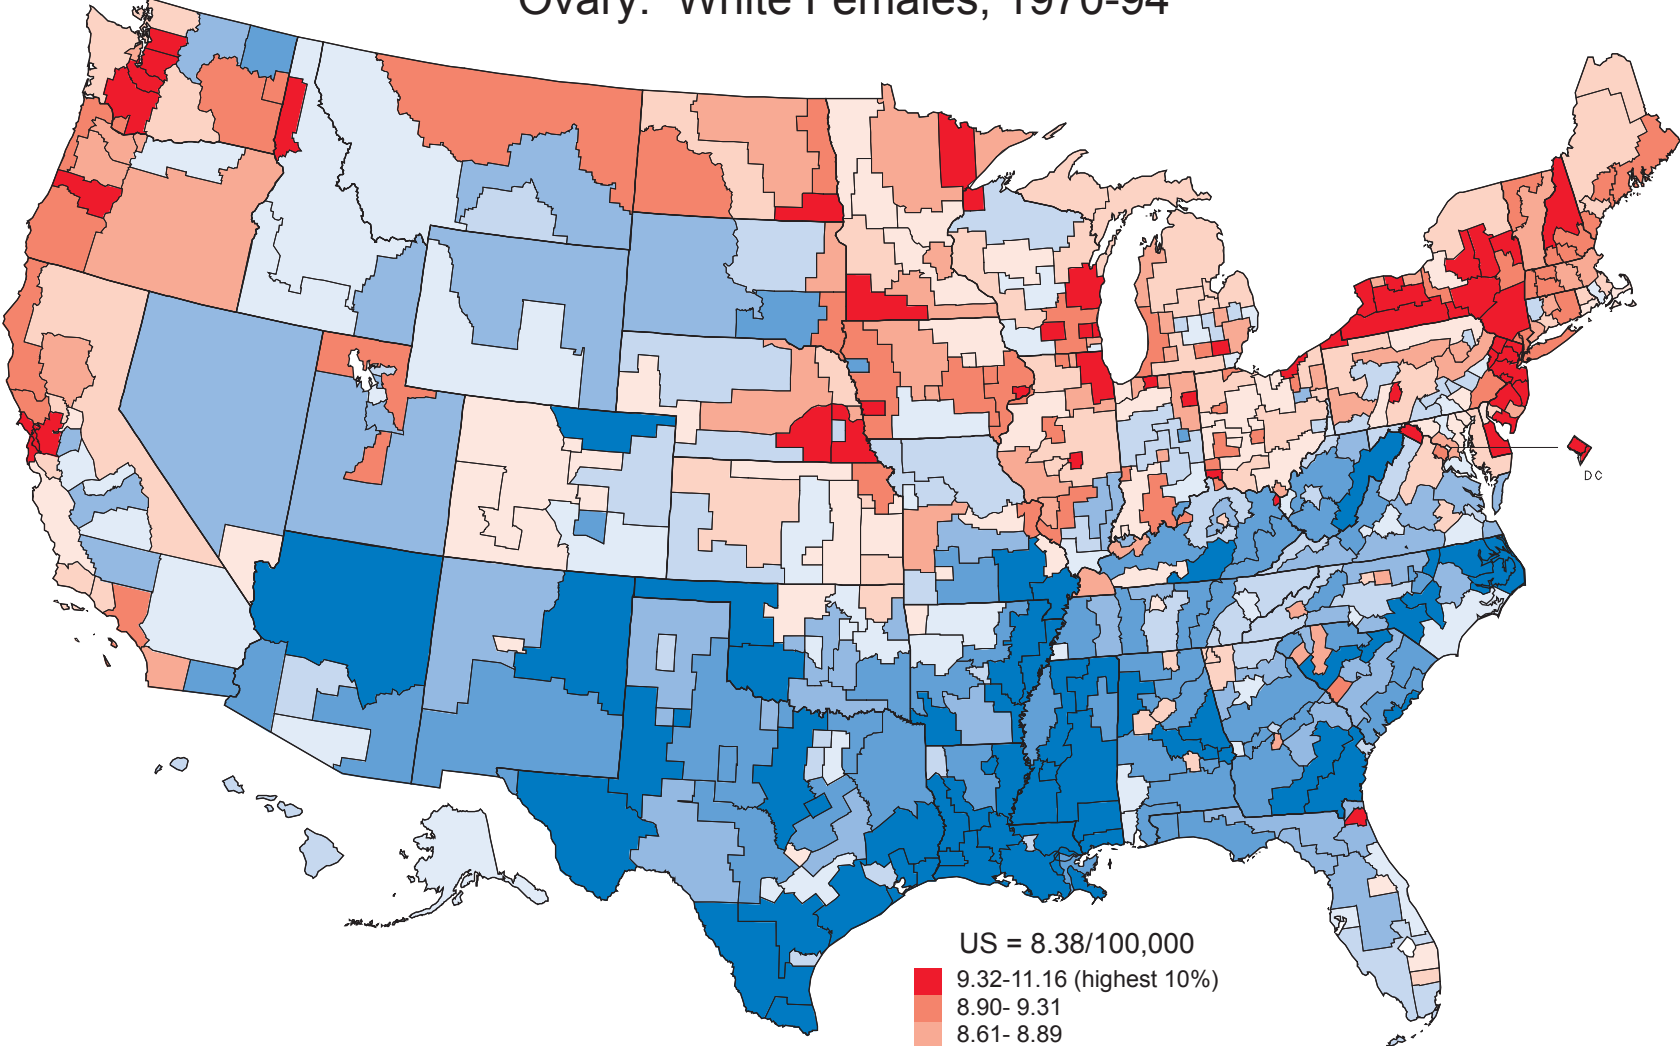

Cancer Mortality Rates by County (Age-adjusted 1970 US Population)  
Ovary: White Females, 1950-69

226

# Cancer Mortality Rates by County (Age-adjusted 1970 US Population) Ovary: White Females, 1970-94

227

# Cancer Mortality Rates by State Economic Area (Age-adjusted 1970 US Population) Ovary: White Females, 1950-69

228

Cancer Mortality Rates by State Economic Area (Age-adjusted 1970 US Population)  
Ovary: White Females, 1970-94

# Cancer Mortality Rates by State Economic Area (Age-adjusted 1970 US Population) Ovary: Black Females, 1970-94

230