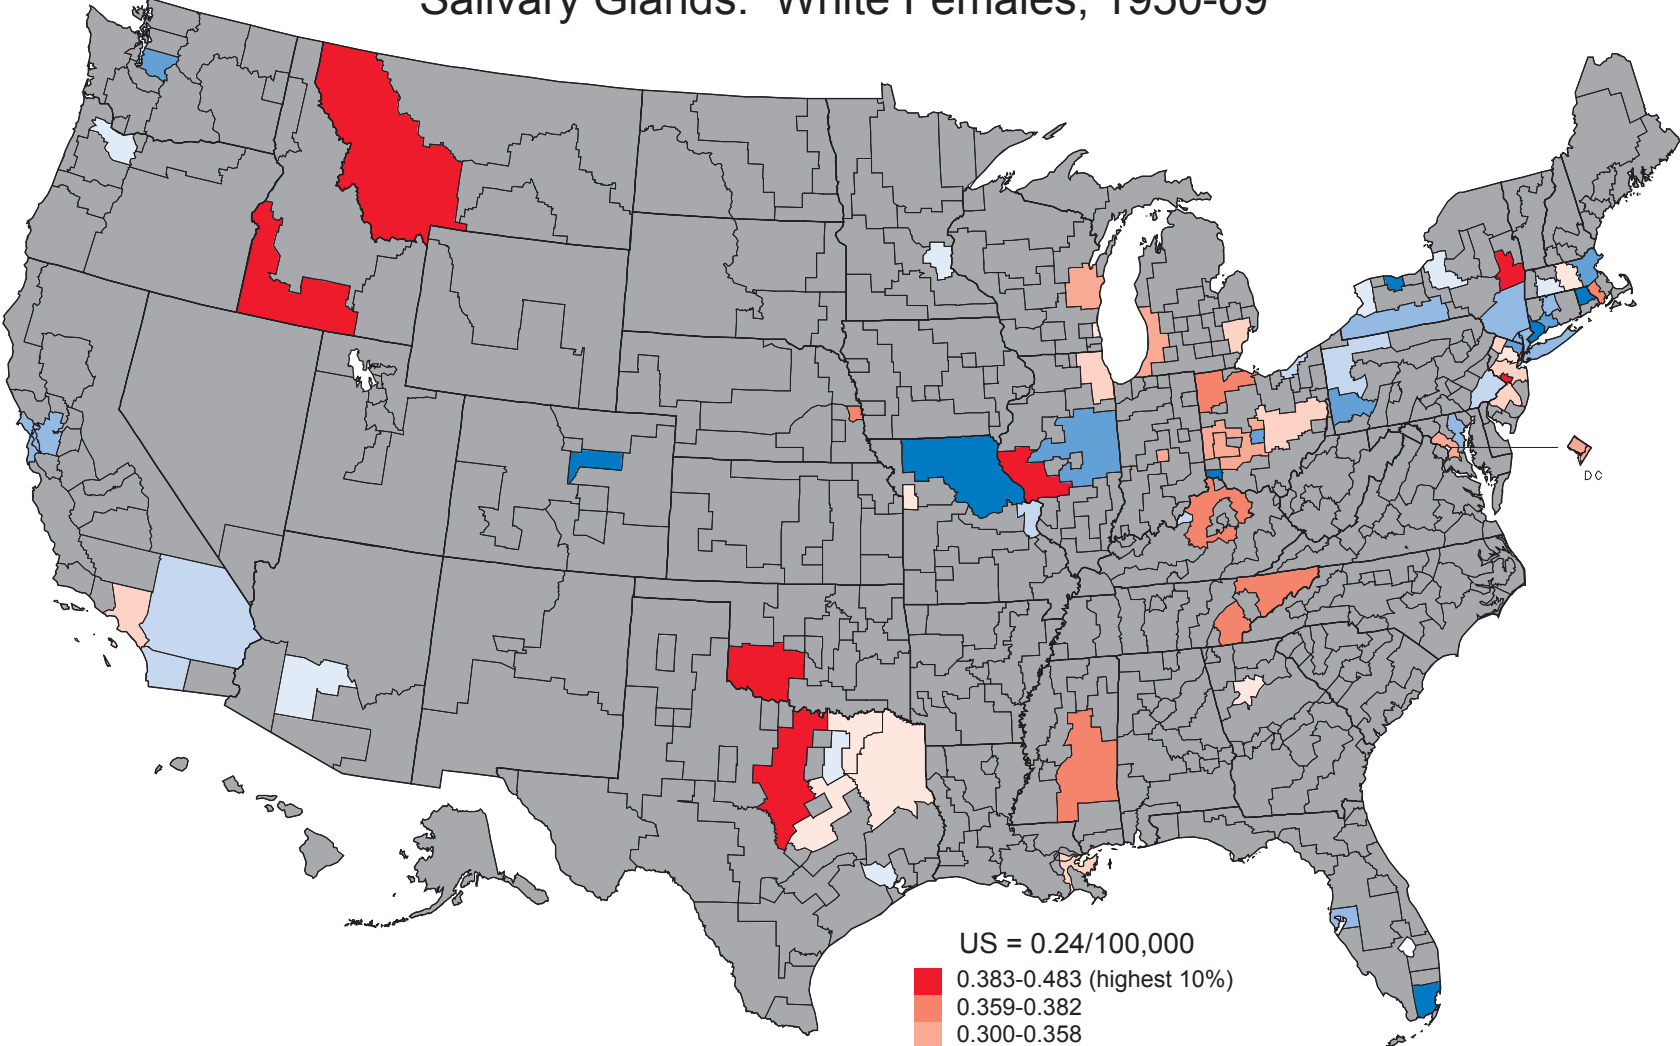

Cancer Mortality Rates by State Economic Area (Age-adjusted 1970 US Population)
Salivary Glands: White Males, 1950-69

74

Cancer Mortality Rates by State Economic Area (Age-adjusted 1970 US Population)
Salivary Glands: White Males, 1970-94

75

Cancer Mortality Rates by State Economic Area (Age-adjusted 1970 US Population)
Salivary Glands: White Females, 1950-69

76

Cancer Mortality Rates by State Economic Area (Age-adjusted 1970 US Population) Salivary Glands: White Females, 1970-94