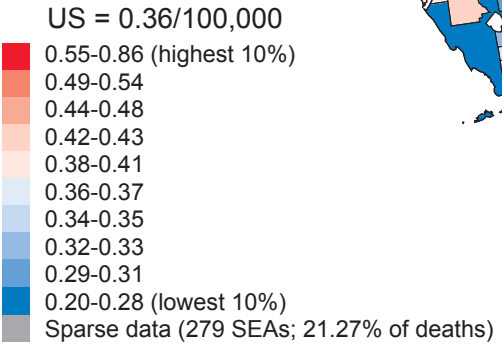

Cancer Mortality Rates by State Economic Area (Age-adjusted 1970 US Population)
Salivary Glands: White Males, 1950-69

74

Cancer Mortality Rates by State Economic Area (Age-adjusted 1970 US Population)
Salivary Glands: White Males, 1970-94

75

Cancer Mortality Rates by State Economic Area (Age-adjusted 1970 US Population)
Salivary Glands: White Females, 1950-69

76

Cancer Mortality Rates by State Economic Area (Age-adjusted 1970 US Population) Salivary Glands: White Females, 1970-94