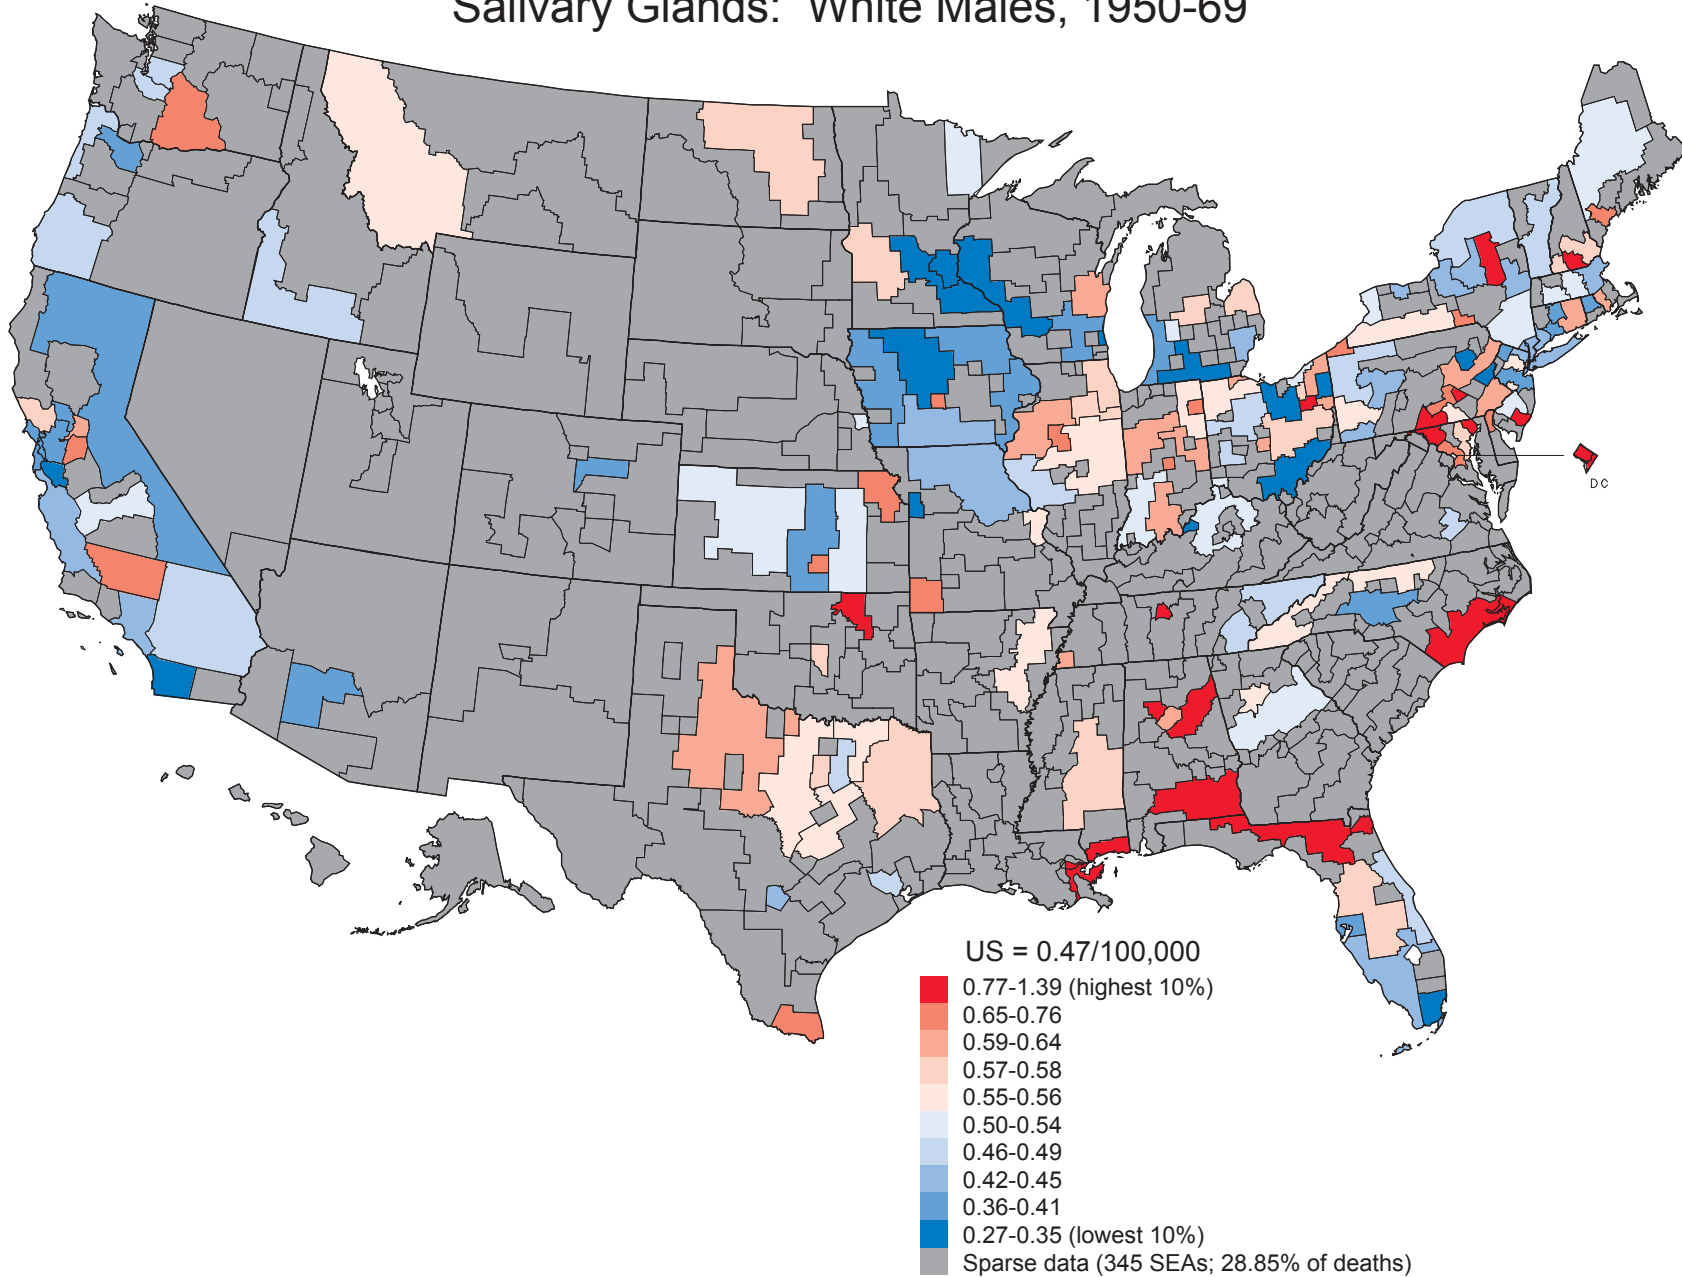

Cancer Mortality Rates by State Economic Area (Age-adjusted 1970 US Population)
Salivary Glands: White Males, 1950-69

74

Cancer Mortality Rates by State Economic Area (Age-adjusted 1970 US Population)
Salivary Glands: White Males, 1970-94

75

Cancer Mortality Rates by State Economic Area (Age-adjusted 1970 US Population)
Salivary Glands: White Females, 1950-69

76

Cancer Mortality Rates by State Economic Area (Age-adjusted 1970 US Population) Salivary Glands: White Females, 1970-94