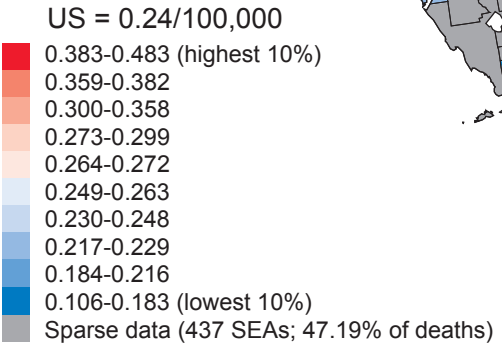

Cancer Mortality Rates by State Economic Area (Age-adjusted 1970 US Population)
Salivary Glands: White Males, 1950-69

74

Cancer Mortality Rates by State Economic Area (Age-adjusted 1970 US Population)
Salivary Glands: White Males, 1970-94

75

Cancer Mortality Rates by State Economic Area (Age-adjusted 1970 US Population)
Salivary Glands: White Females, 1950-69

76

Cancer Mortality Rates by State Economic Area (Age-adjusted 1970 US Population) Salivary Glands: White Females, 1970-94