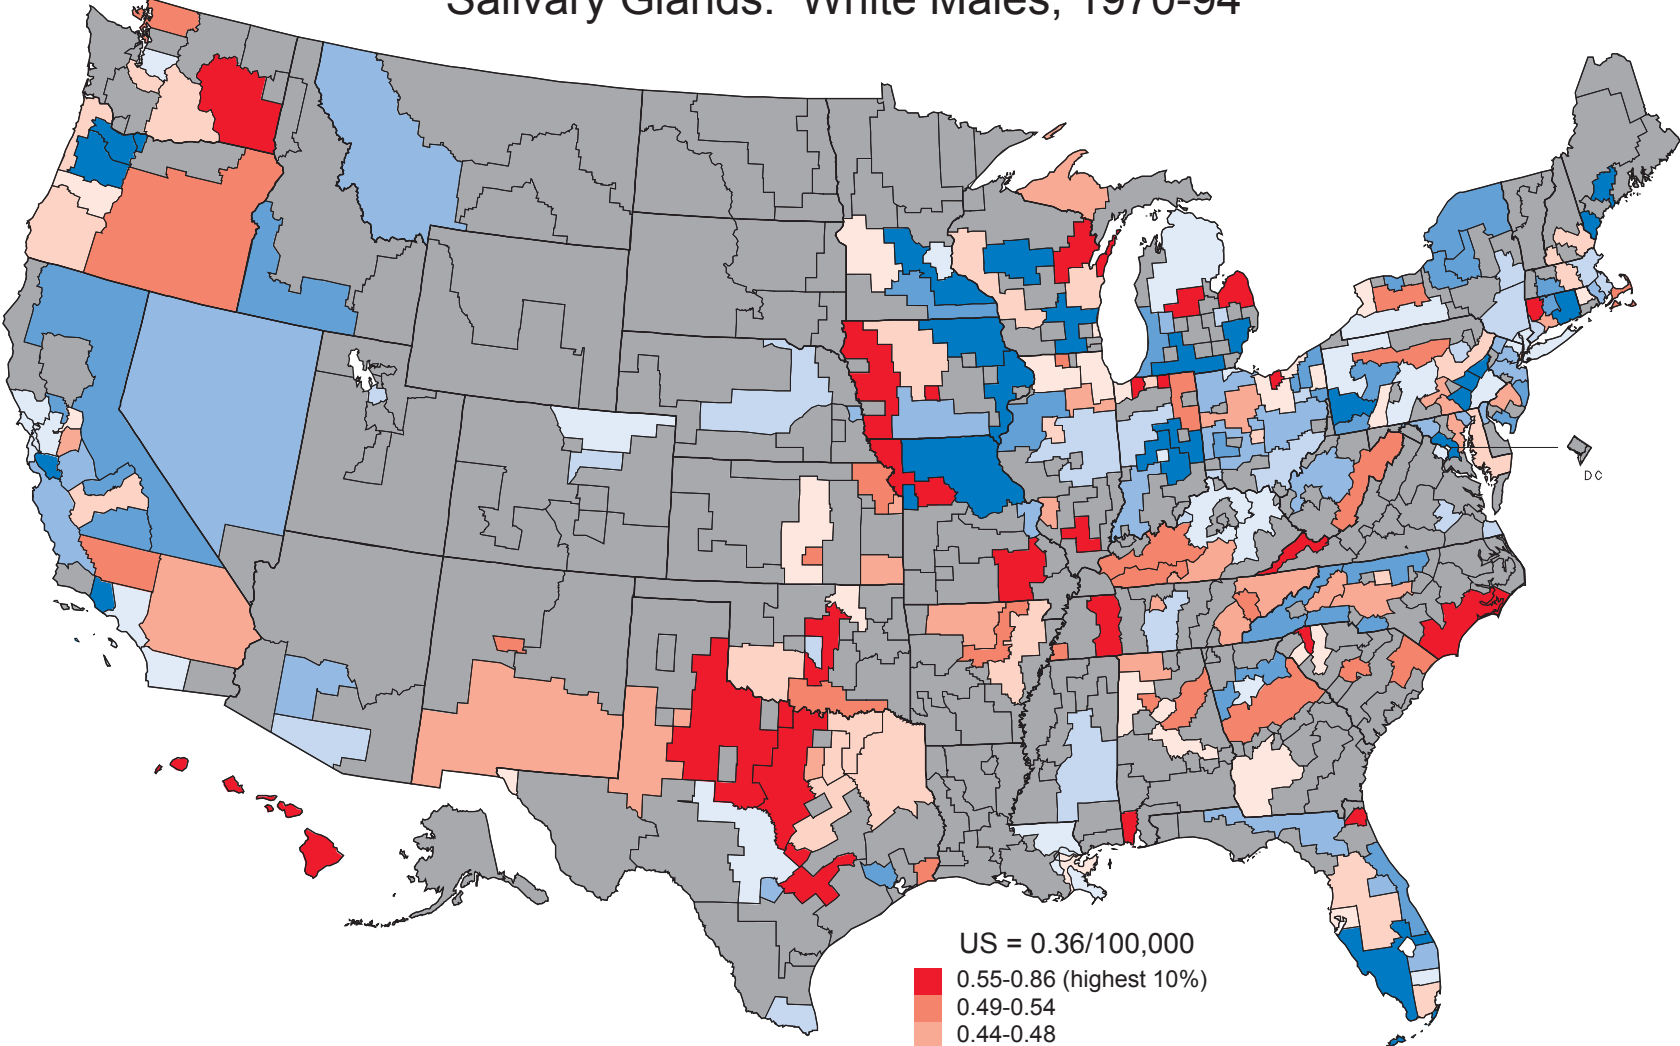

Cancer Mortality Rates by State Economic Area (Age-adjusted 1970 US Population)
Salivary Glands: White Males, 1950-69

74

Cancer Mortality Rates by State Economic Area (Age-adjusted 1970 US Population)
Salivary Glands: White Males, 1970-94

75

Cancer Mortality Rates by State Economic Area (Age-adjusted 1970 US Population)
Salivary Glands: White Females, 1950-69

76

Cancer Mortality Rates by State Economic Area (Age-adjusted 1970 US Population) Salivary Glands: White Females, 1970-94