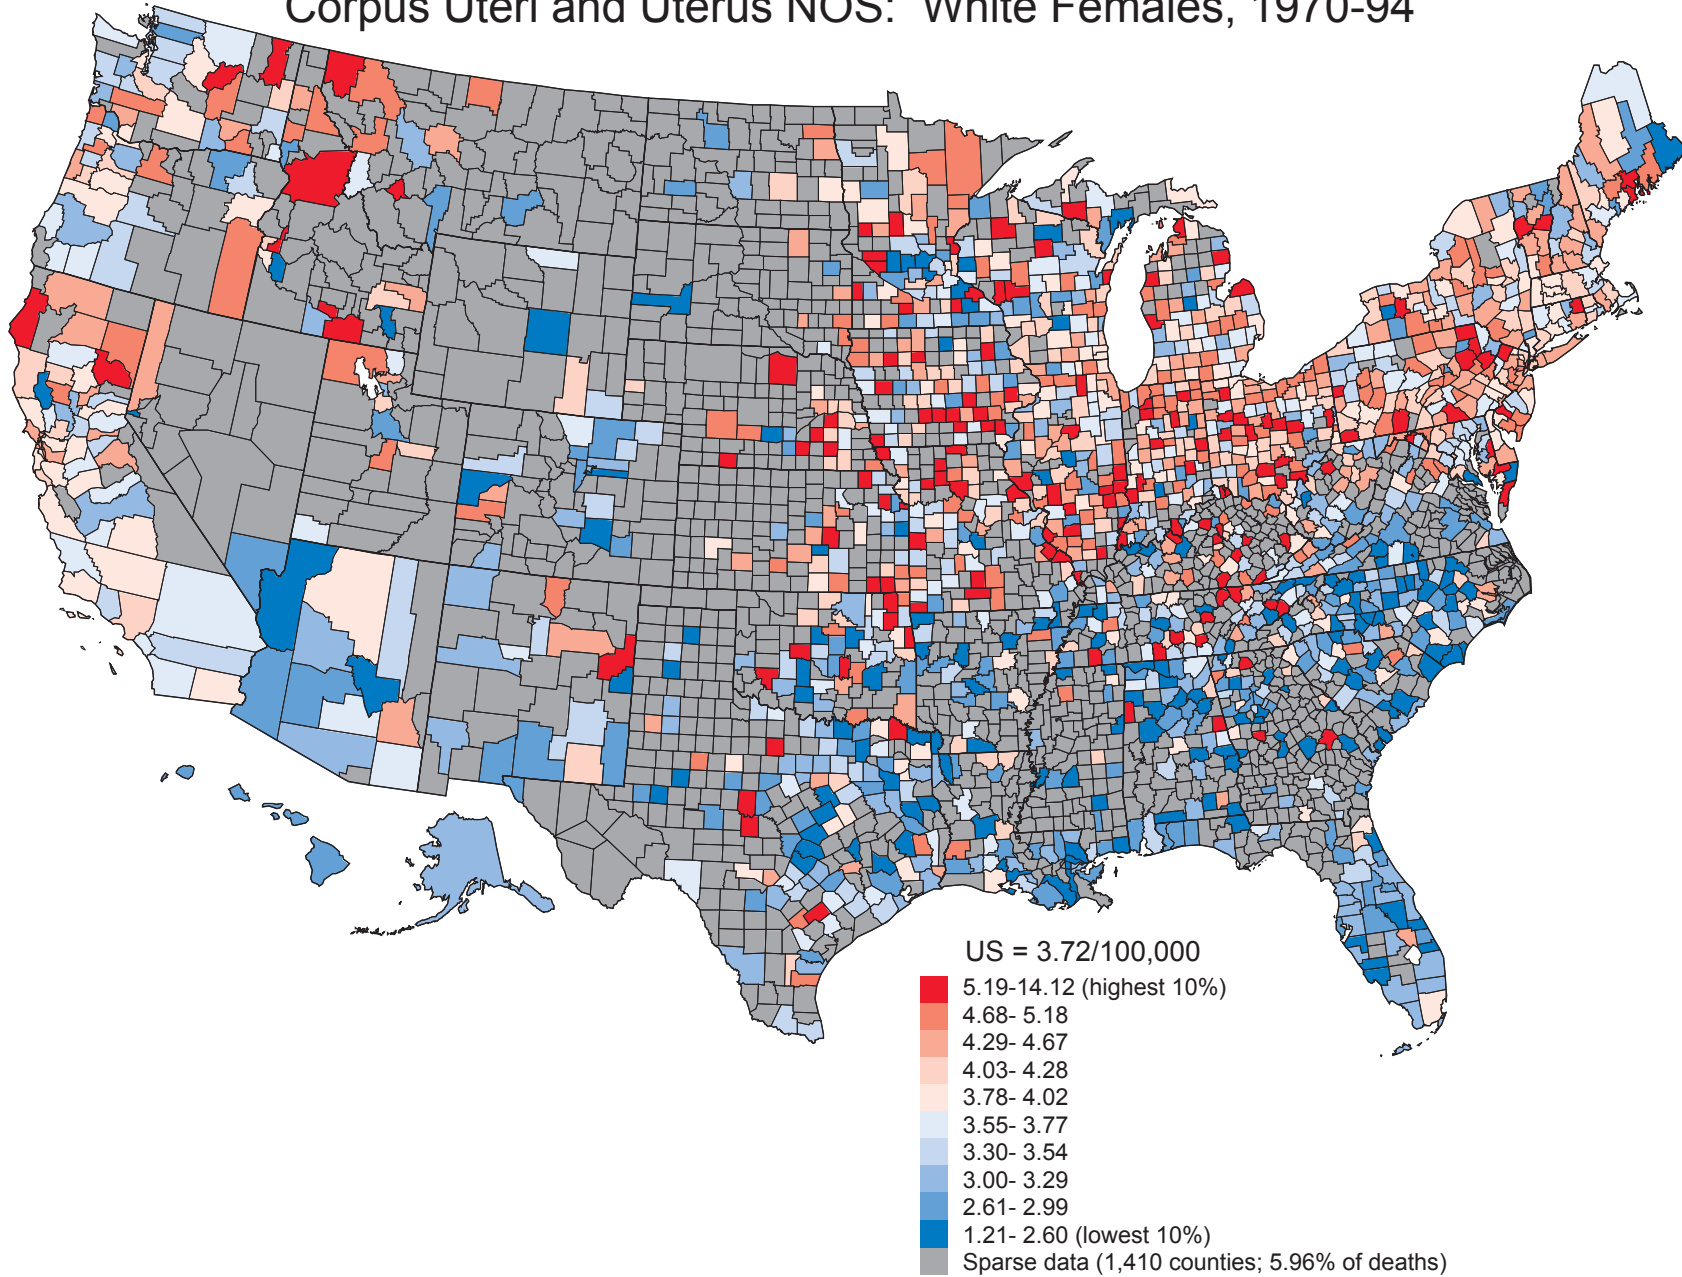

Cancer Mortality Rates by County (Age-adjusted 1970 US Population) Corpus Uteri and Uterus NOS: White Females, 1950-69

220

Cancer Mortality Rates by County (Age-adjusted 1970 US Population) Corpus Uteri and Uterus NOS: White Females, 1970-94

221

Cancer Mortality Rates by State Economic Area (Age-adjusted 1970 US Population) Corpus Uteri and Uterus NOS: White Females, 1950-69

222

Cancer Mortality Rates by State Economic Area (Age-adjusted 1970 US Population)
Corpus Uteri and Uterus NOS: White Females, 1970-94

223

Cancer Mortality Rates by State Economic Area (Age-adjusted 1970 US Population)
Corpus Uteri and Uterus NOS: Black Females, 1970-94

224