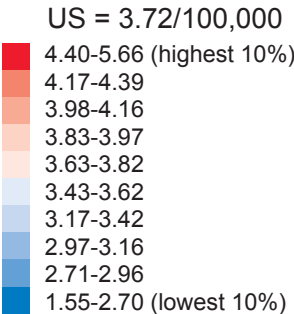

Cancer Mortality Rates by County (Age-adjusted 1970 US Population) Corpus Uteri and Uterus NOS: White Females, 1950-69

220

Cancer Mortality Rates by County (Age-adjusted 1970 US Population) Corpus Uteri and Uterus NOS: White Females, 1970-94

221

Cancer Mortality Rates by State Economic Area (Age-adjusted 1970 US Population) Corpus Uteri and Uterus NOS: White Females, 1950-69

222

Cancer Mortality Rates by State Economic Area (Age-adjusted 1970 US Population)
Corpus Uteri and Uterus NOS: White Females, 1970-94

223

Cancer Mortality Rates by State Economic Area (Age-adjusted 1970 US Population)
Corpus Uteri and Uterus NOS: Black Females, 1970-94

224