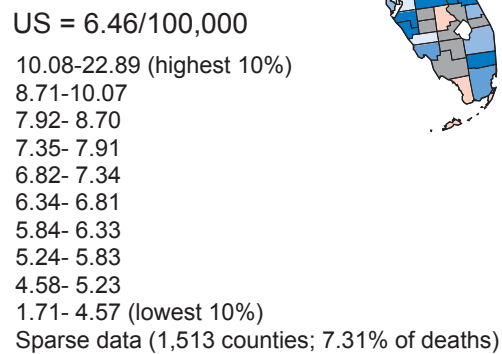

Cancer Mortality Rates by County (Age-adjusted 1970 US Population) Corpus Uteri and Uterus NOS: White Females, 1950-69

220

Cancer Mortality Rates by County (Age-adjusted 1970 US Population) Corpus Uteri and Uterus NOS: White Females, 1970-94

221

Cancer Mortality Rates by State Economic Area (Age-adjusted 1970 US Population) Corpus Uteri and Uterus NOS: White Females, 1950-69

222

Cancer Mortality Rates by State Economic Area (Age-adjusted 1970 US Population)
Corpus Uteri and Uterus NOS: White Females, 1970-94

223

Cancer Mortality Rates by State Economic Area (Age-adjusted 1970 US Population)
Corpus Uteri and Uterus NOS: Black Females, 1970-94

224