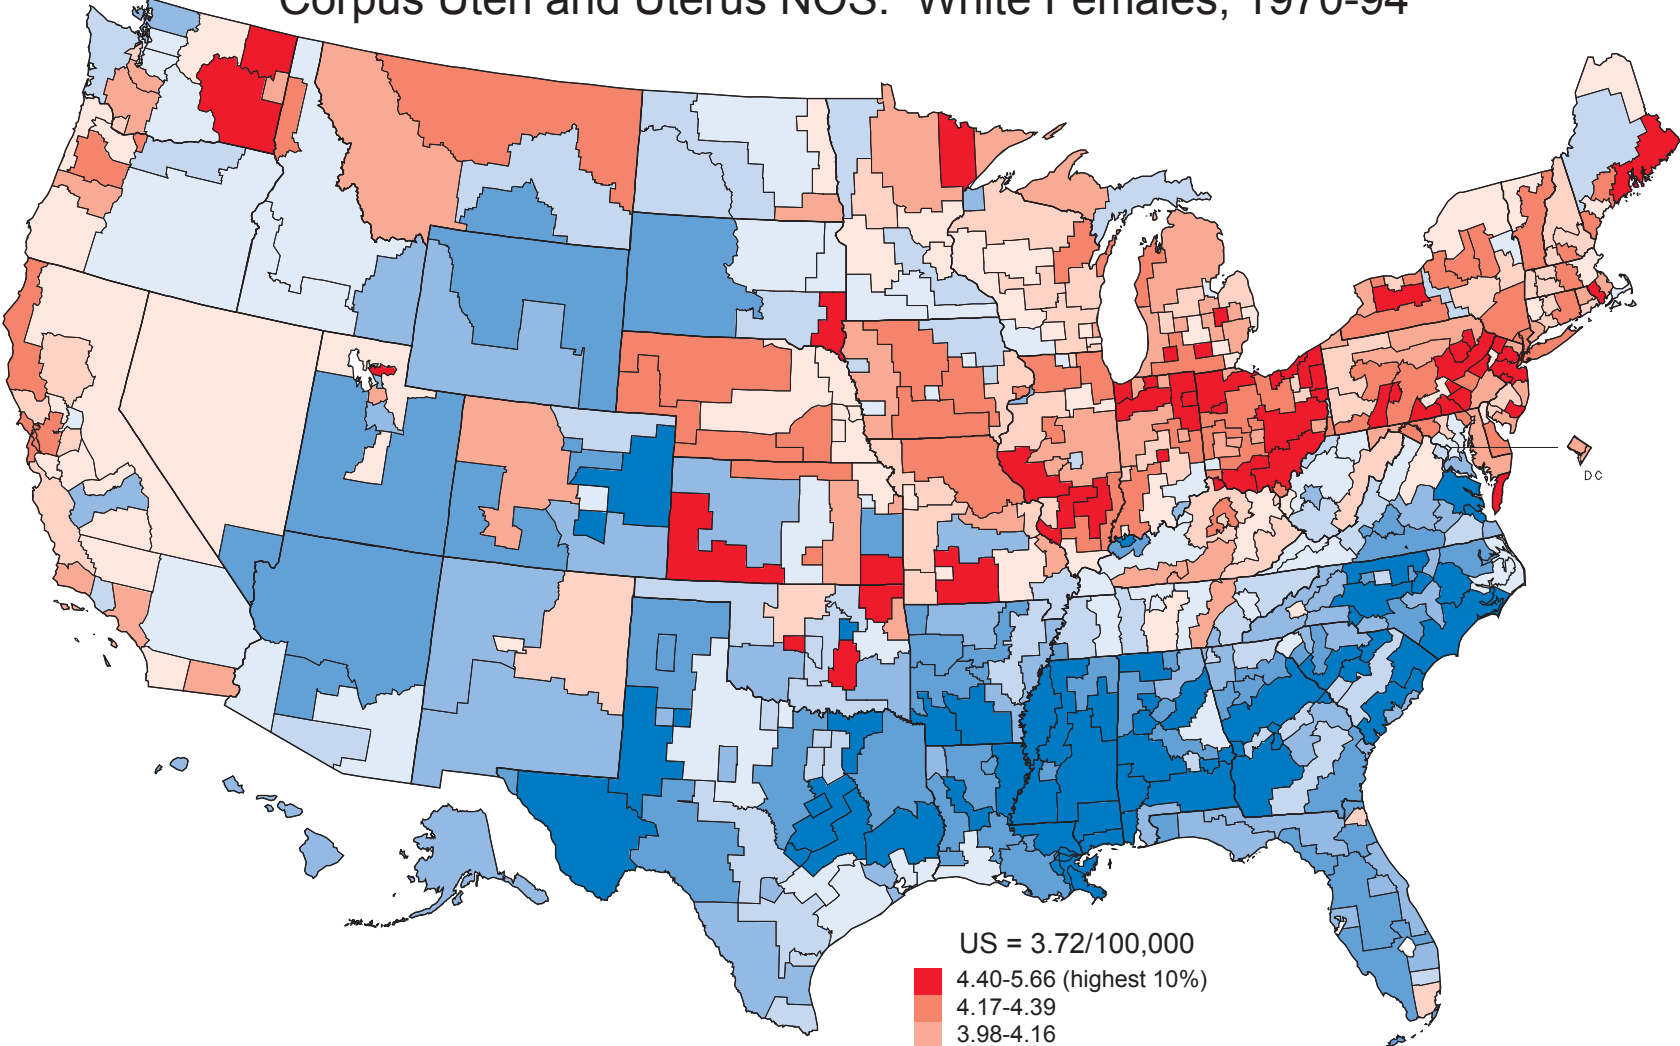

Cancer Mortality Rates by County (Age-adjusted 1970 US Population) Corpus Uteri and Uterus NOS: White Females, 1950-69

220

Cancer Mortality Rates by County (Age-adjusted 1970 US Population) Corpus Uteri and Uterus NOS: White Females, 1970-94

221

Cancer Mortality Rates by State Economic Area (Age-adjusted 1970 US Population) Corpus Uteri and Uterus NOS: White Females, 1950-69

222

Cancer Mortality Rates by State Economic Area (Age-adjusted 1970 US Population)
Corpus Uteri and Uterus NOS: White Females, 1970-94

223

Cancer Mortality Rates by State Economic Area (Age-adjusted 1970 US Population)
Corpus Uteri and Uterus NOS: Black Females, 1970-94

224