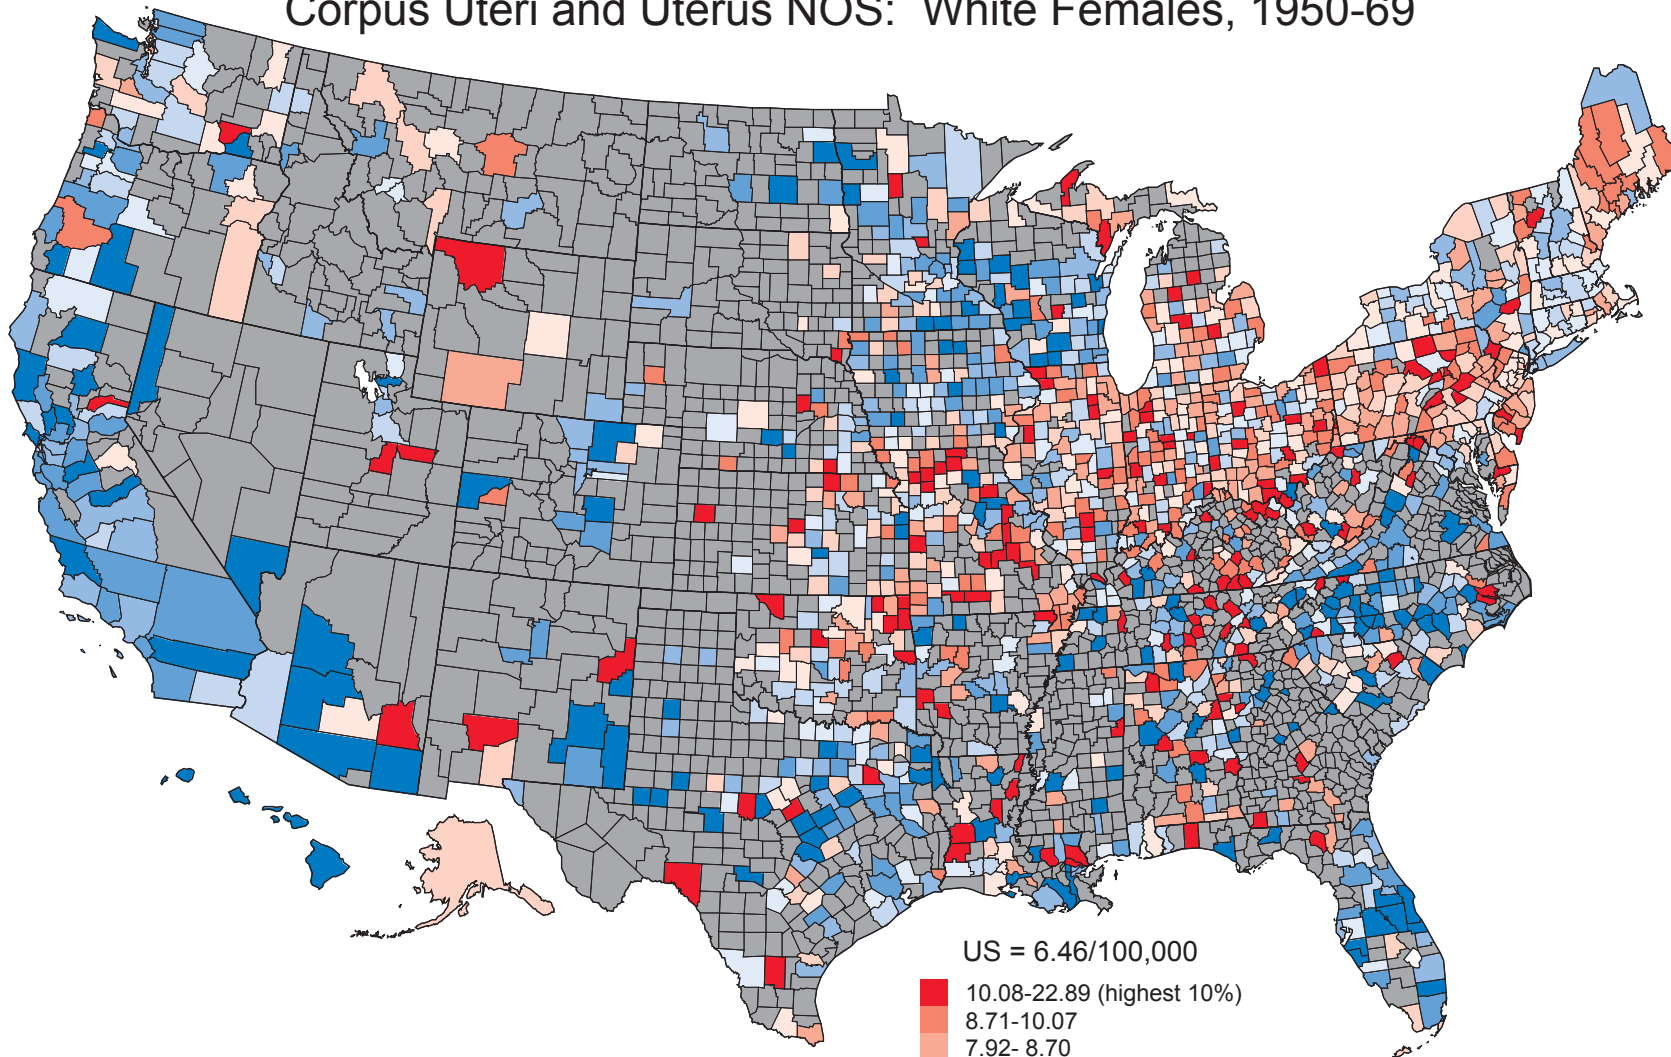

Cancer Mortality Rates by County (Age-adjusted 1970 US Population) Corpus Uteri and Uterus NOS: White Females, 1950-69

220

Cancer Mortality Rates by County (Age-adjusted 1970 US Population) Corpus Uteri and Uterus NOS: White Females, 1970-94

221

Cancer Mortality Rates by State Economic Area (Age-adjusted 1970 US Population) Corpus Uteri and Uterus NOS: White Females, 1950-69

222

Cancer Mortality Rates by State Economic Area (Age-adjusted 1970 US Population)
Corpus Uteri and Uterus NOS: White Females, 1970-94

223

Cancer Mortality Rates by State Economic Area (Age-adjusted 1970 US Population)
Corpus Uteri and Uterus NOS: Black Females, 1970-94

224