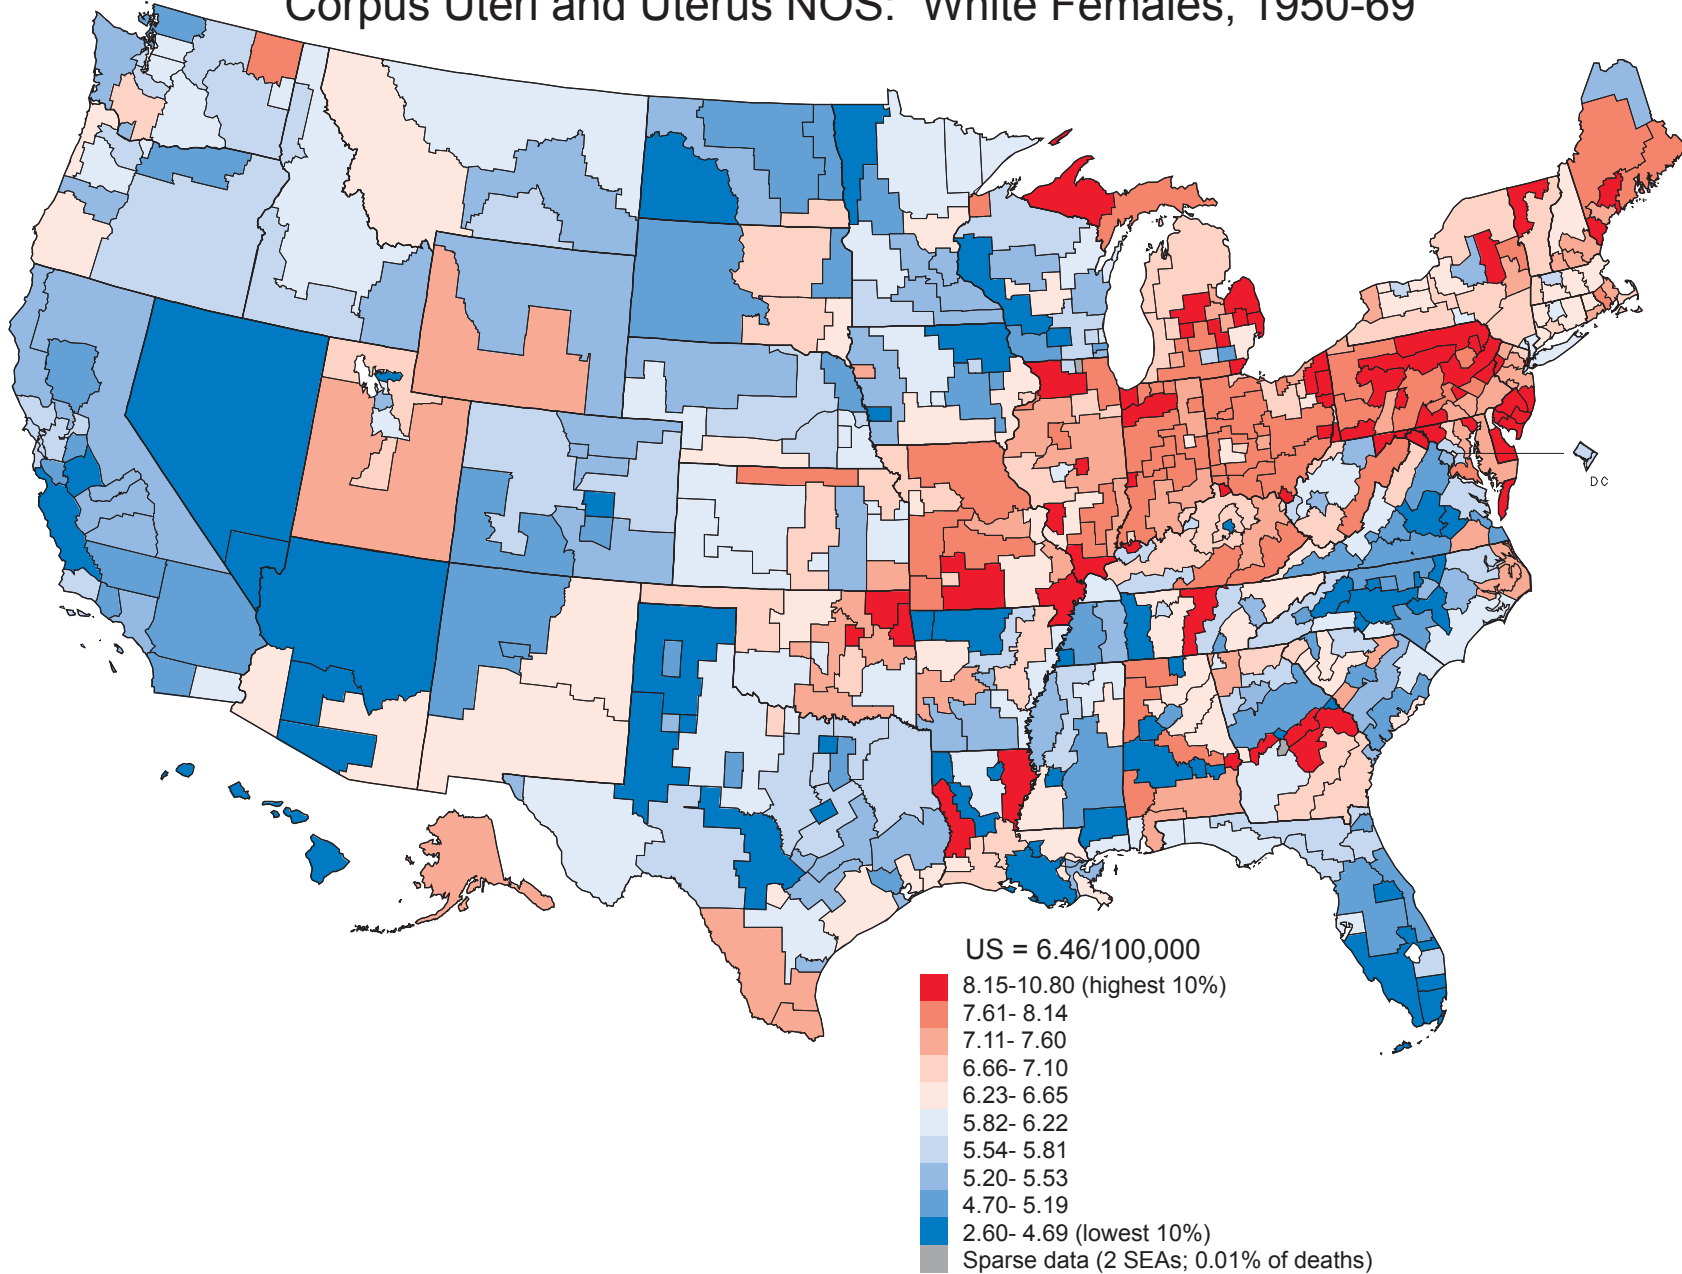

Cancer Mortality Rates by County (Age-adjusted 1970 US Population) Corpus Uteri and Uterus NOS: White Females, 1950-69

220

Cancer Mortality Rates by County (Age-adjusted 1970 US Population) Corpus Uteri and Uterus NOS: White Females, 1970-94

221

Cancer Mortality Rates by State Economic Area (Age-adjusted 1970 US Population) Corpus Uteri and Uterus NOS: White Females, 1950-69

222

Cancer Mortality Rates by State Economic Area (Age-adjusted 1970 US Population)
Corpus Uteri and Uterus NOS: White Females, 1970-94

223

Cancer Mortality Rates by State Economic Area (Age-adjusted 1970 US Population)
Corpus Uteri and Uterus NOS: Black Females, 1970-94

224