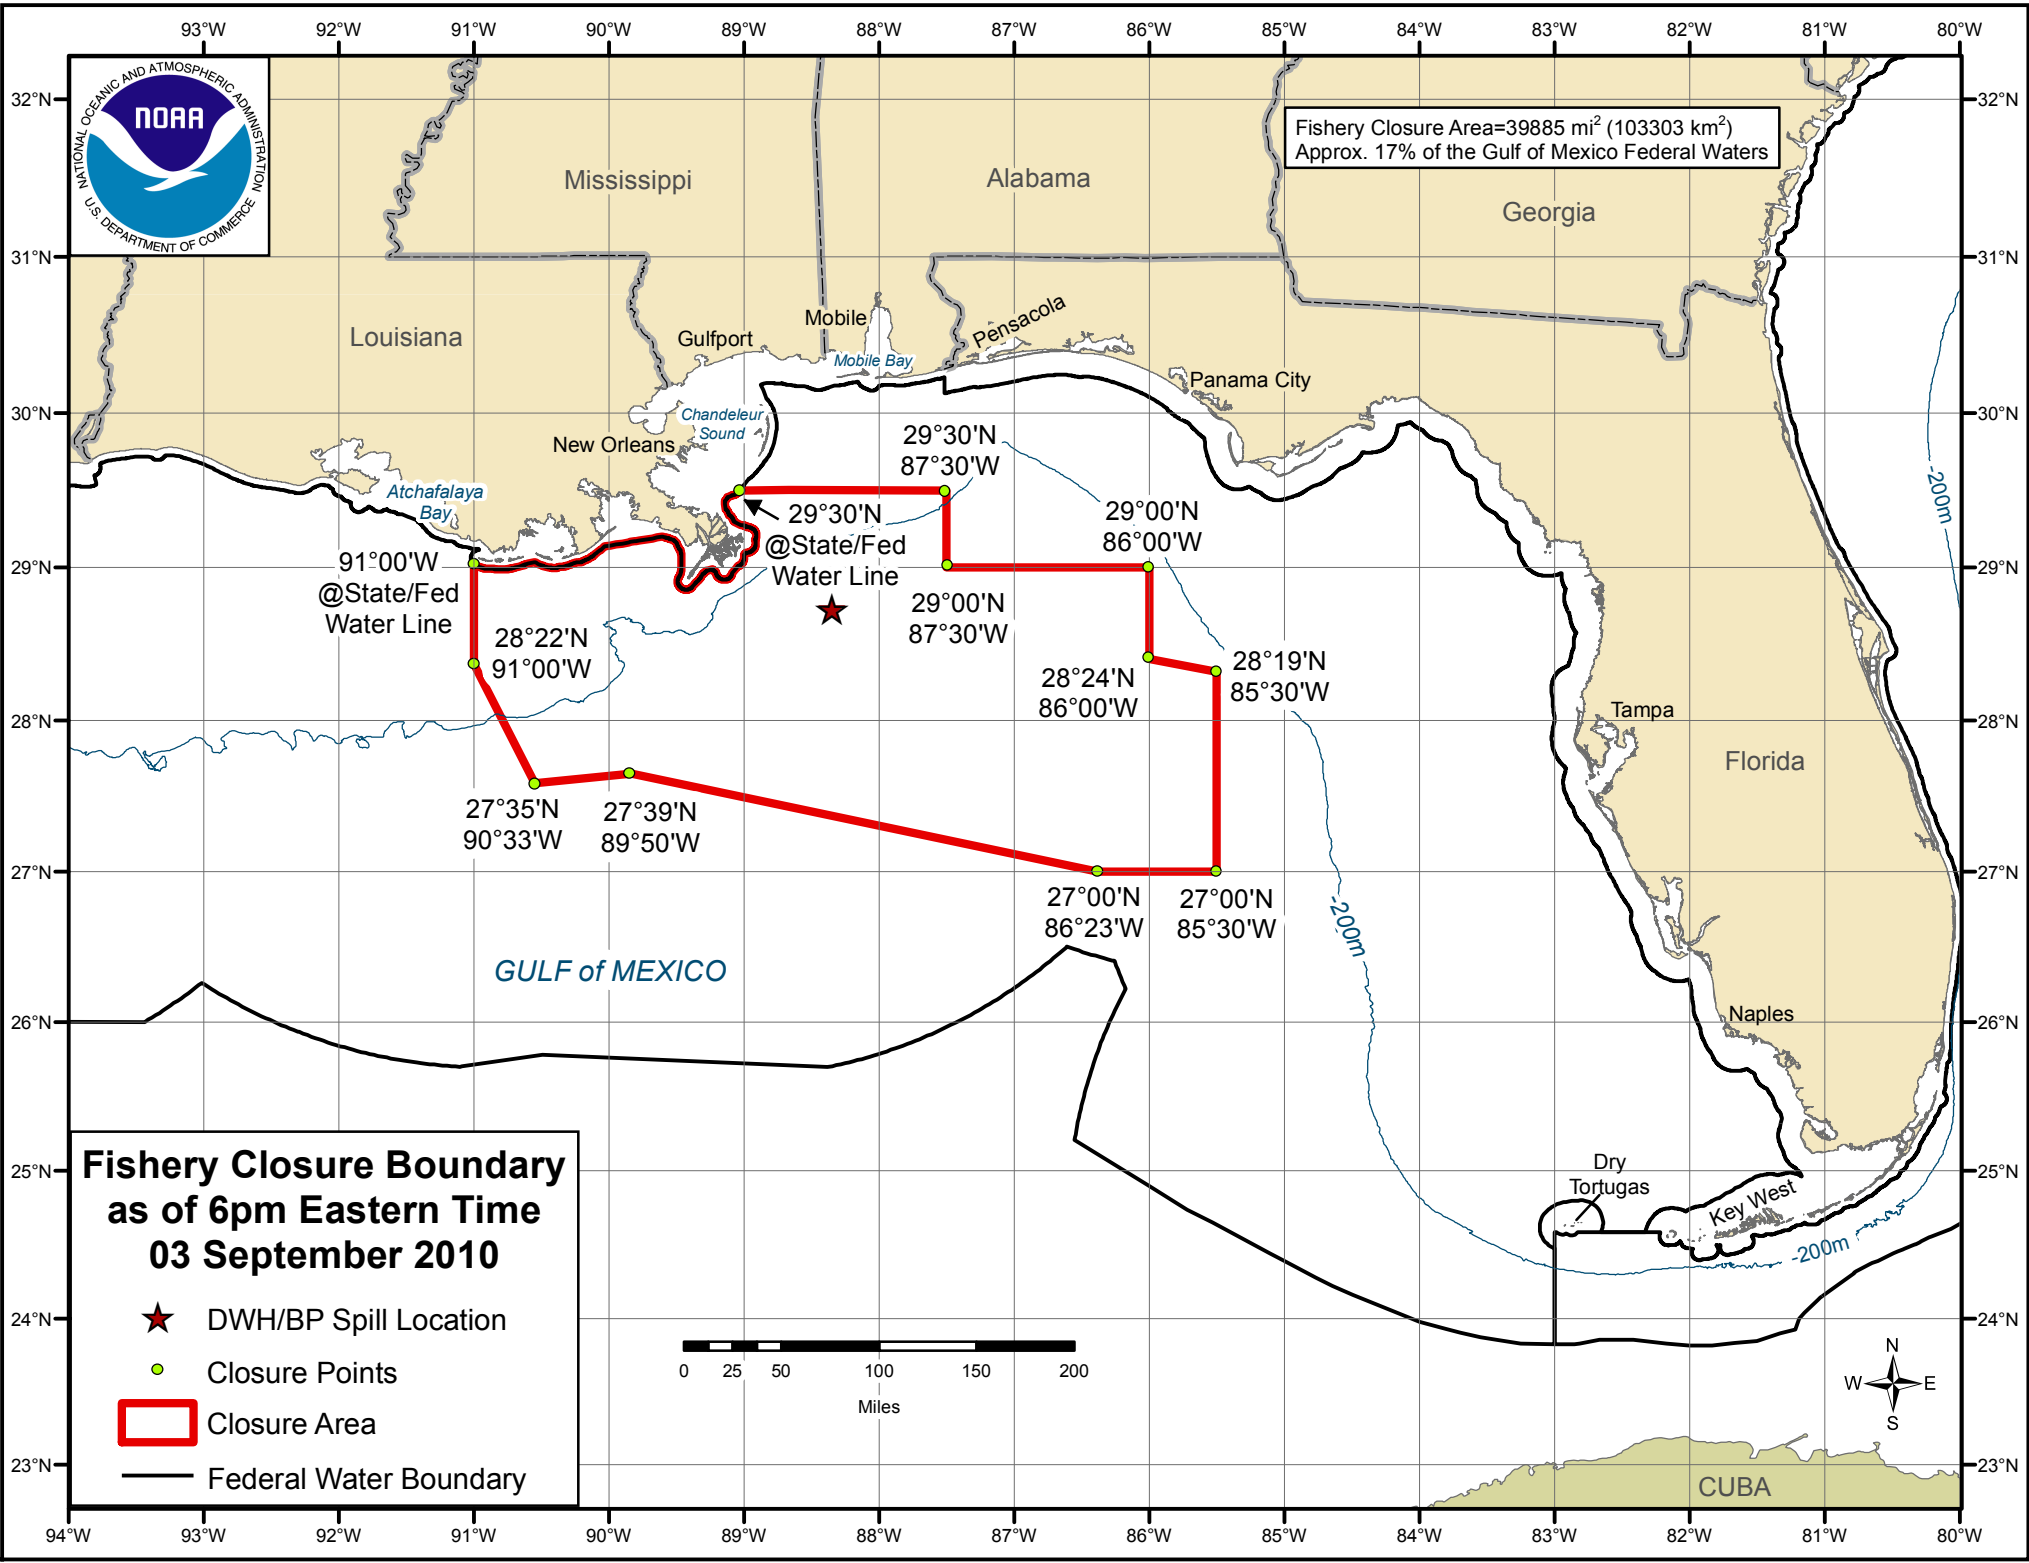

Fishery Closure Area=39885 mi² (103303 km²)
Approx. 17% of the Gulf of Mexico Federal Waters

Fishery Closure Boundary as of 6pm Eastern Time 03 September 2010

- ★ DWH/BP Spill Location
- Closure Points
- ▭ Closure Area
- Federal Water Boundary