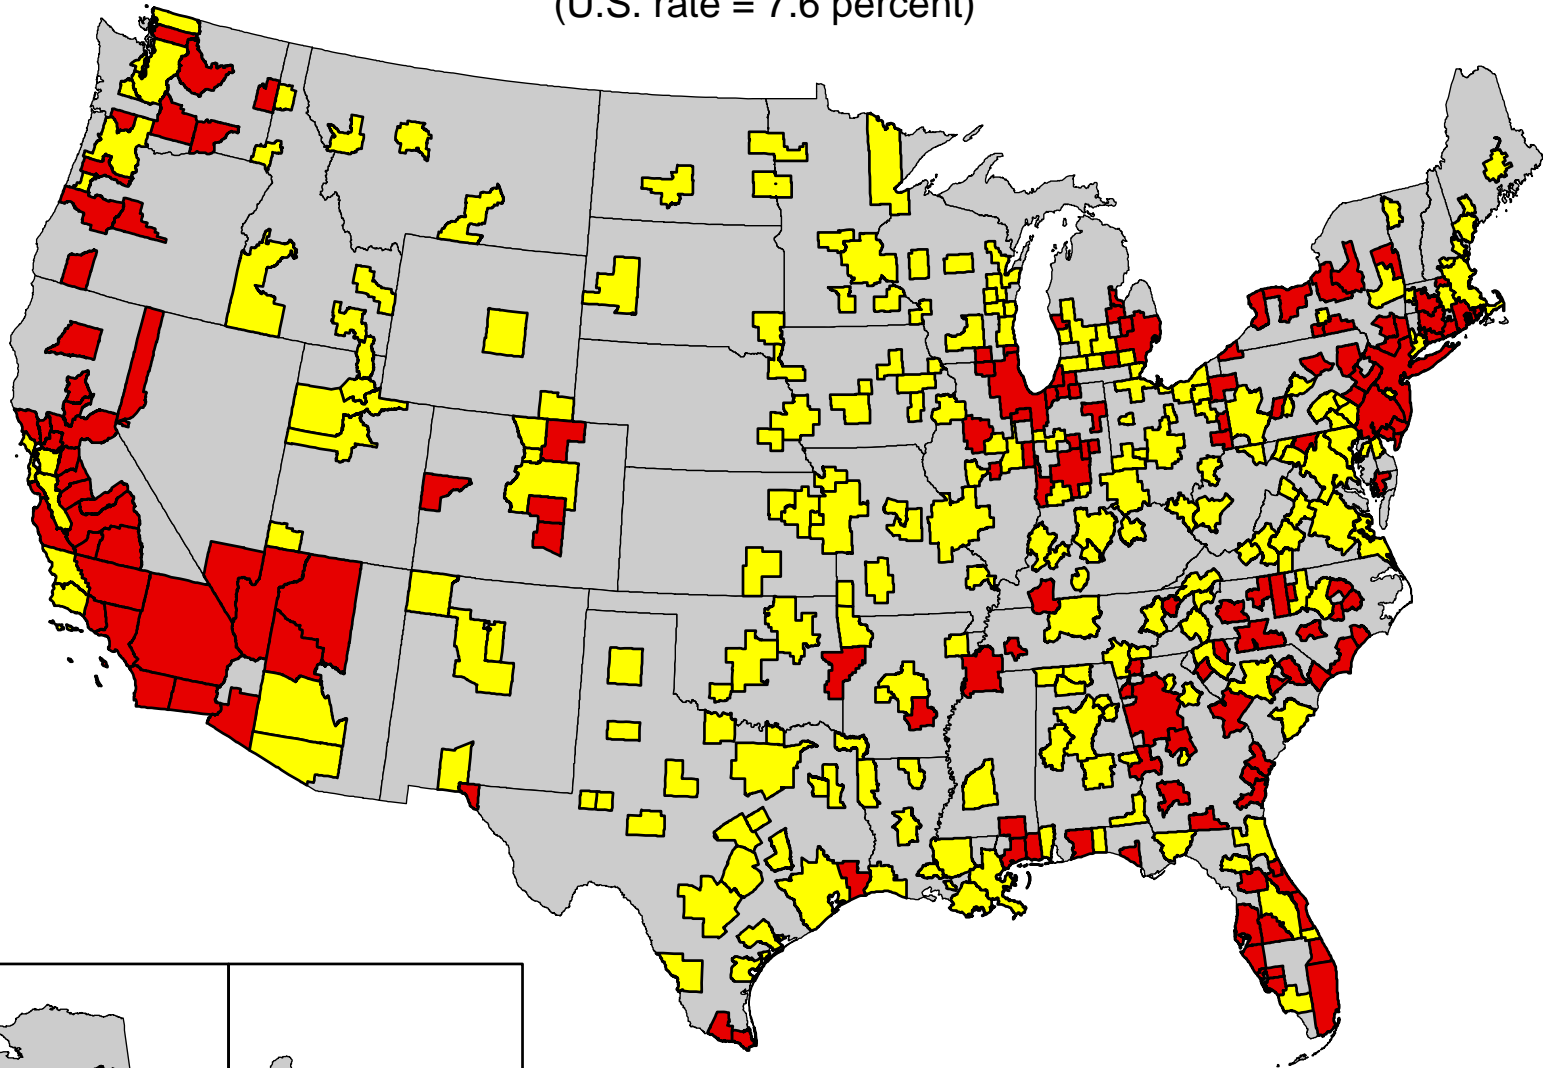

Unemployment rates for metropolitan areas, not seasonally adjusted, December 2012

(U.S. rate = 7.6 percent)

SOURCE: Bureau of Labor Statistics
Local Area Unemployment Statistics

NOTE: Map includes data for 372 metropolitan
areas based on Office of Management
and Budget Bulletin No. 10-02.

 Above U.S. average
 U.S. average or below