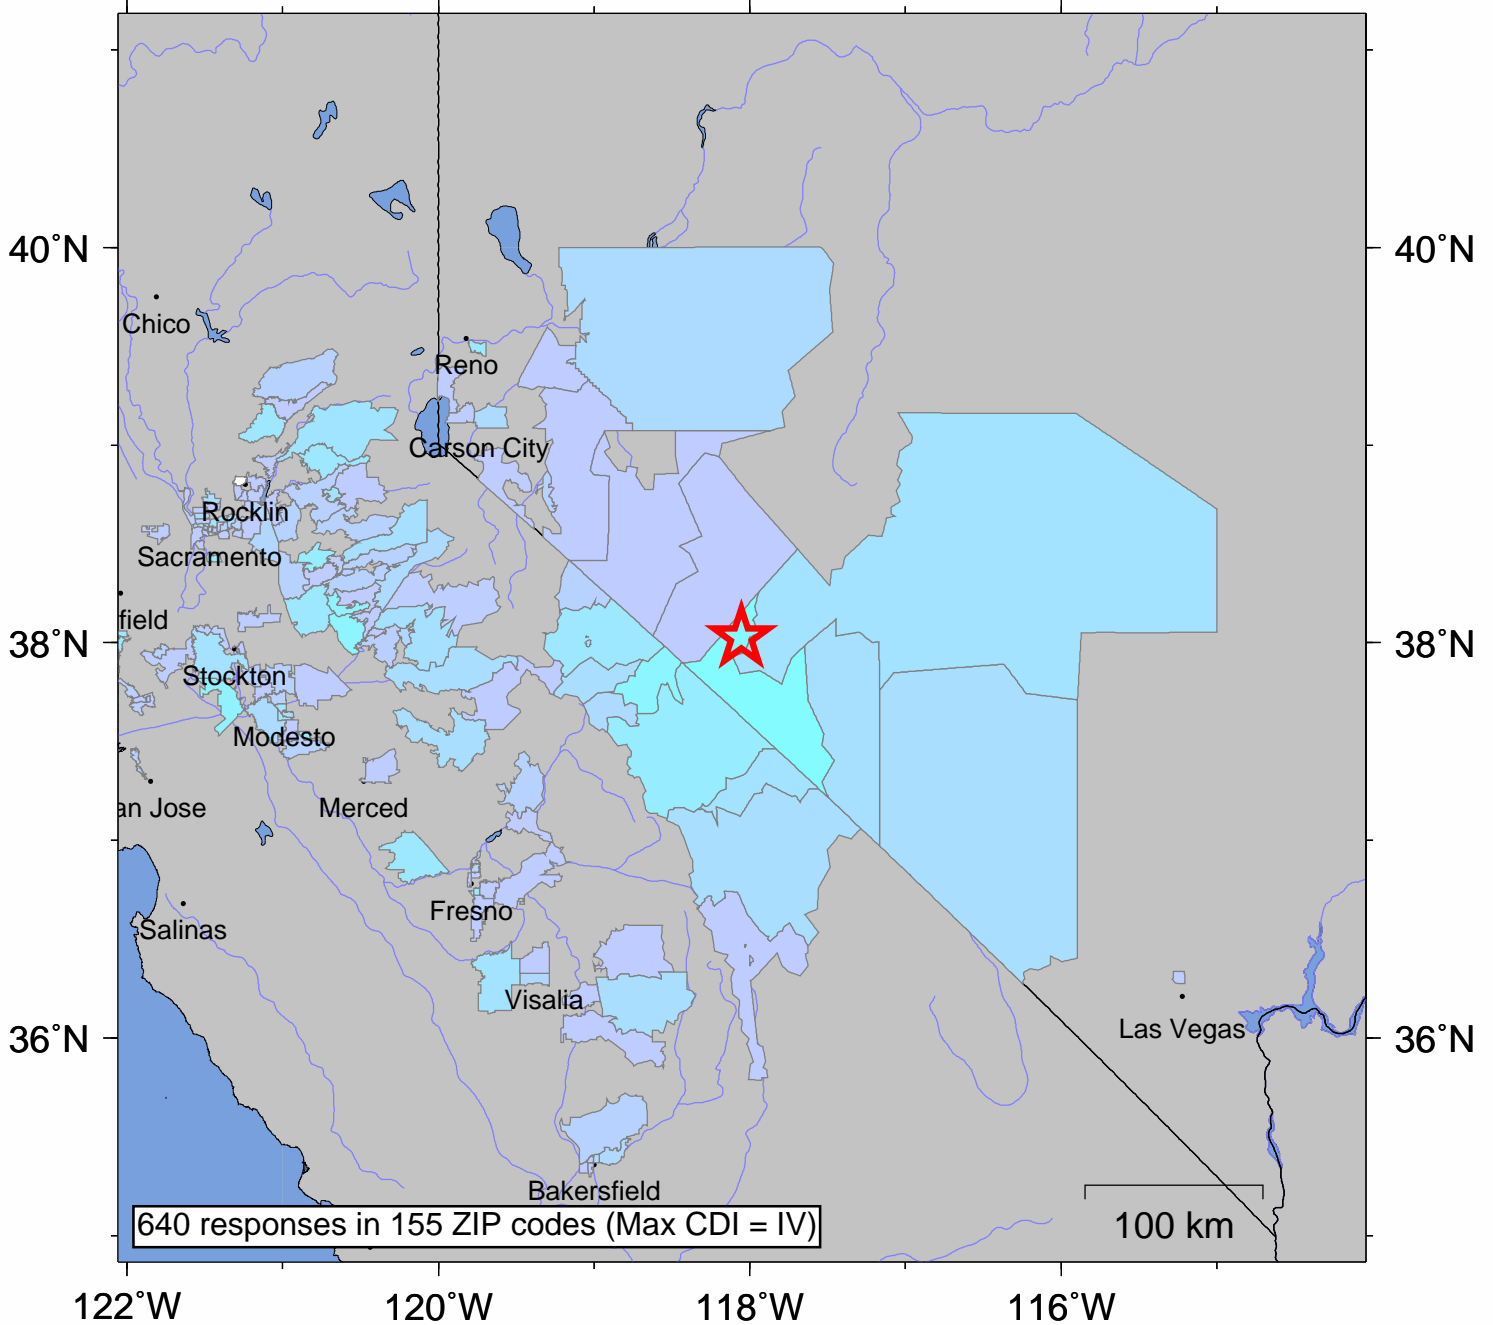

USGS Community Internet Intensity Map NEVADA

Feb 12 2013 04:10:14 PM local 38.0283N 118.0525W M5.1 Depth: 12 km ID:nn00402688

INTENSITY	I	II-III	IV	V	VI	VII	VIII	IX	X+
SHAKING	Not felt	Weak	Light	Moderate	Strong	Very strong	Severe	Violent	Extreme
DAMAGE	none	none	none	Very light	Light	Moderate	Moderate/Heavy	Heavy	V. Heavy