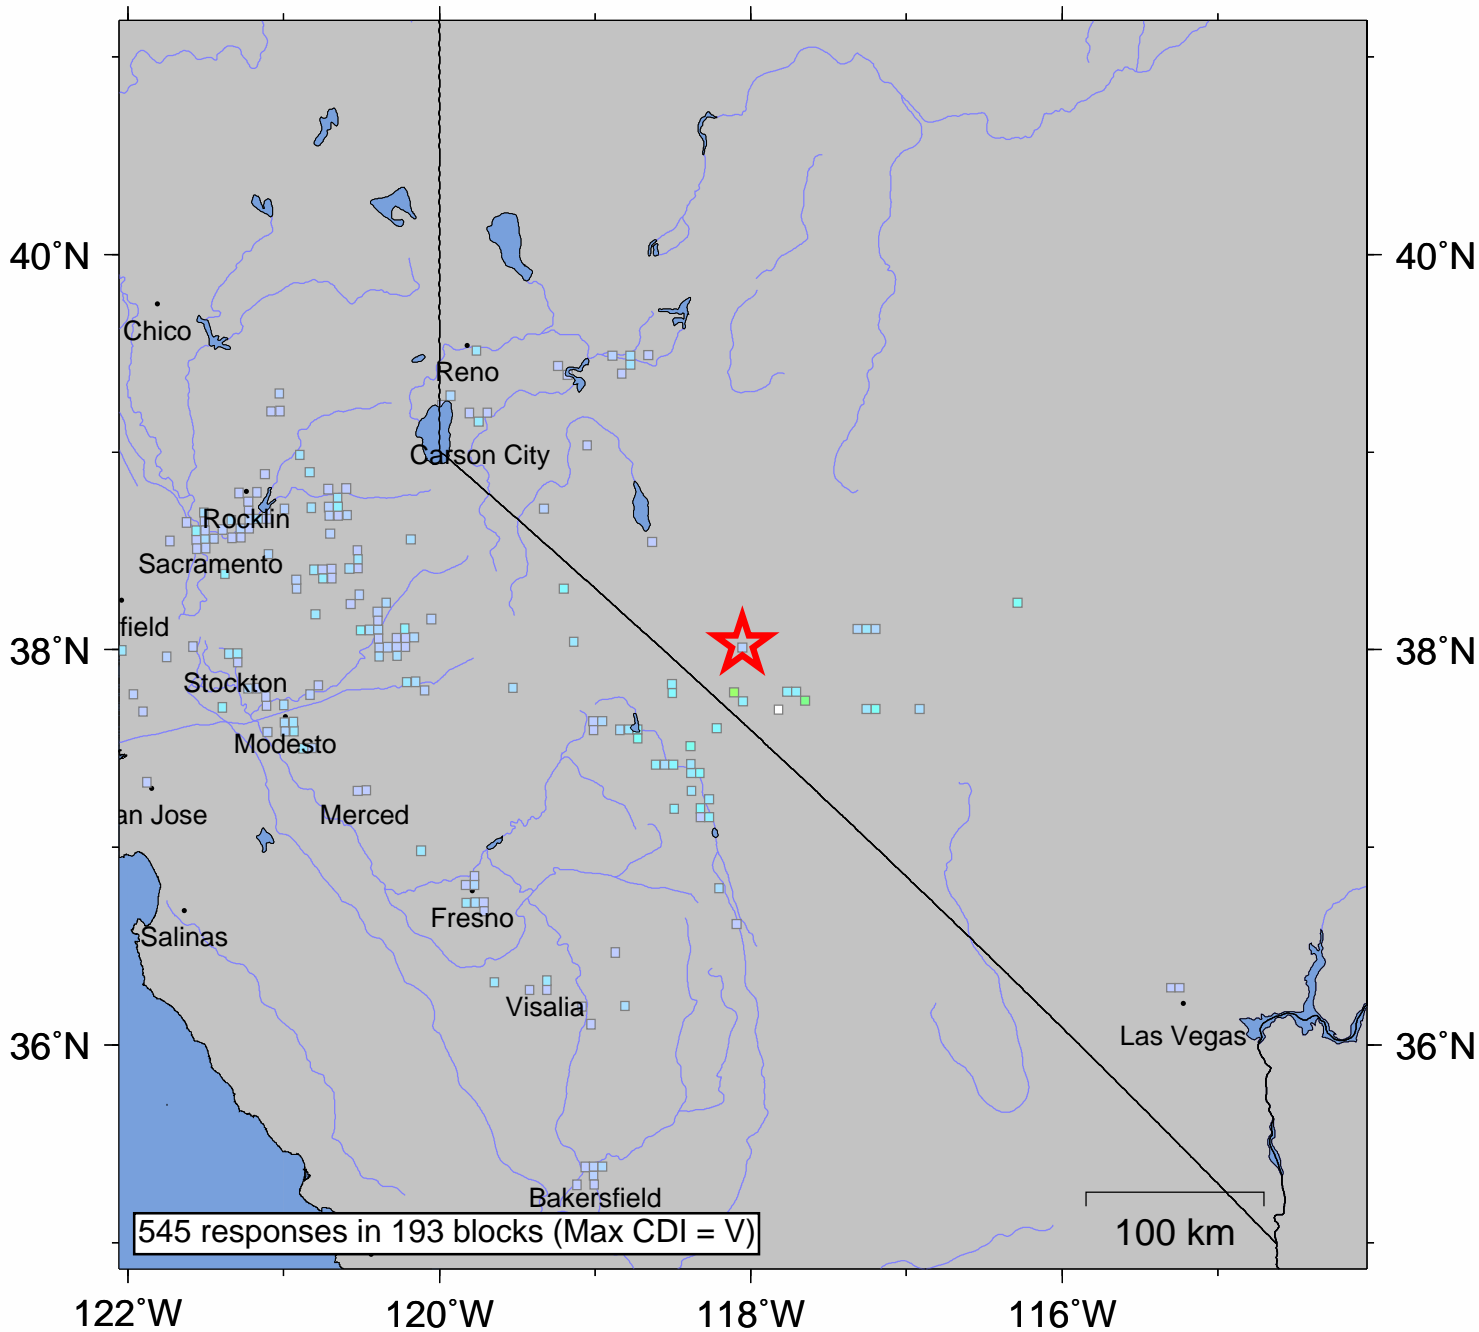

USGS Community Internet Intensity Map NEVADA

Feb 12 2013 04:10:14 PM local 38.0283N 118.0525W M5.1 Depth: 12 km ID:nn00402688

INTENSITY	I	II-III	IV	V	VI	VII	VIII	IX	X+
SHAKING	Not felt	Weak	Light	Moderate	Strong	Very strong	Severe	Violent	Extreme
DAMAGE	none	none	none	Very light	Light	Moderate	Moderate/Heavy	Heavy	V. Heavy