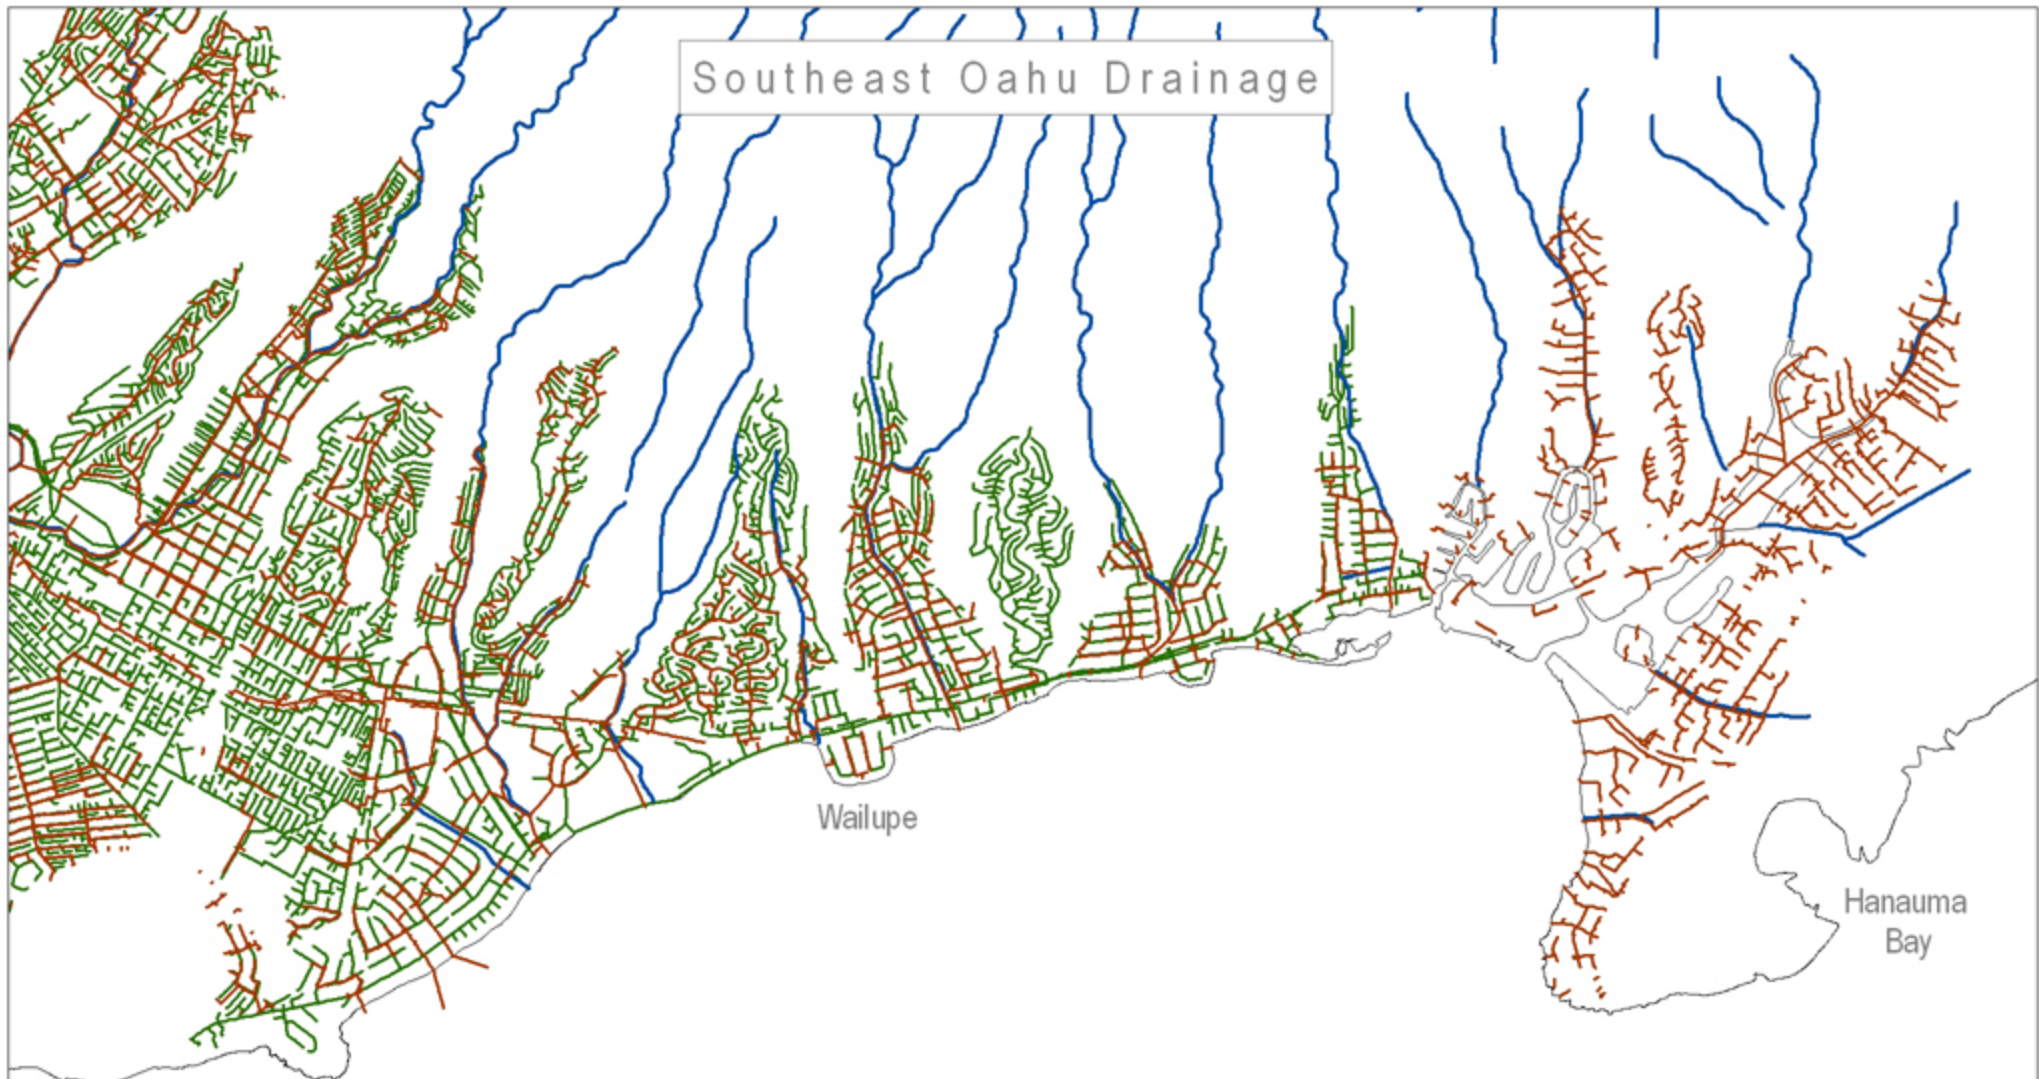

Southeast Oahu Drainage

Black Point

Wailupe

Hanauma Bay

Legend

- Storm Drains
- Sewer Mains
- Streams