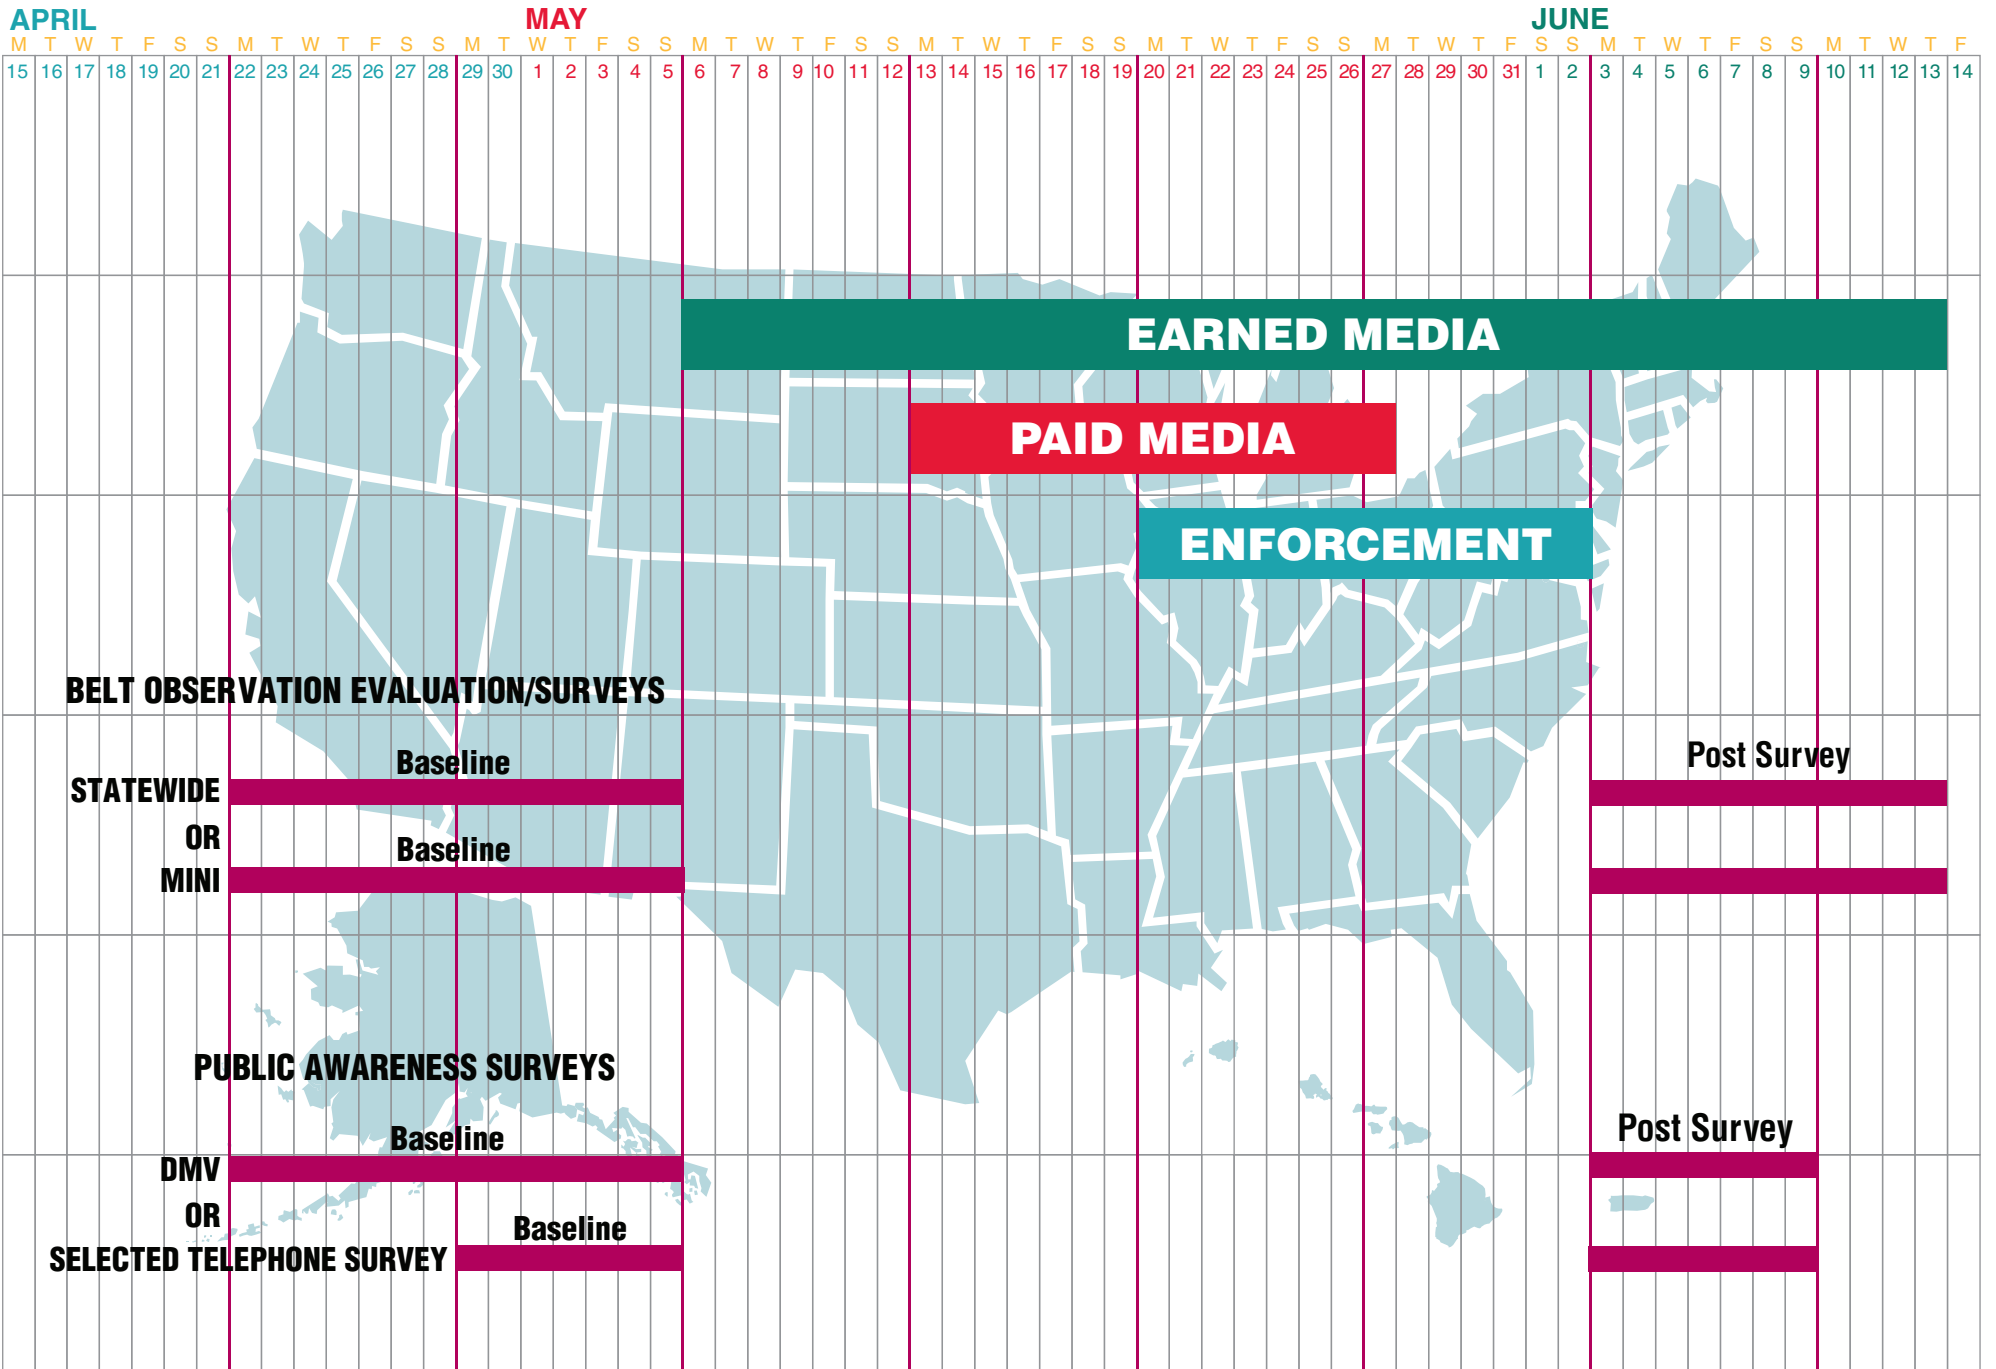

Memorial Day 2013 *Click It or Ticket* Timeline

Memorial Day 2014 Click It or Ticket Timeline

Memorial Day 2015 *Click It or Ticket* Timeline

Memorial Day 2016 *Click It or Ticket* Timeline