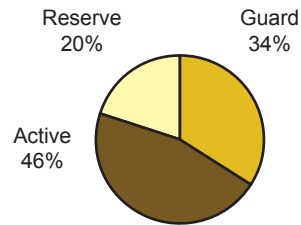

### Total Strength of the Army

	Total
Active	484,551
Reserve	206,682
Guard	351,078
<b>Total</b>	<b>1,042,311</b>

**Total Strength  
1,042,311**