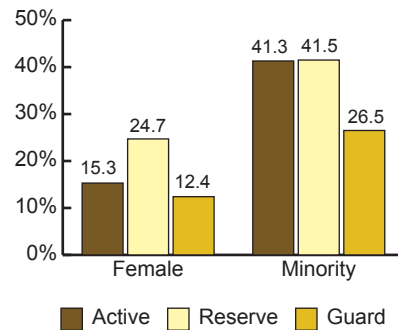

The following data are based on numbers provided by the Army to the Defense Manpower Data Center, and are valid as of September 15, 2002. Reserve and Guard numbers include the entire Selected Reserve population and consist of Selected Reserve (SelRes), Active/Guard Reserve (AGR) and Military Technicians (MILTECH).

### Total Strength of the Army

	Total
Active	484,551
Reserve	206,682
Guard	351,078
<b>Total</b>	<b>1,042,311</b>

**Total Strength  
1,042,311**

### Race by Gender—Total

	Male	Female	Total
White	75.1%	61.9%	73.5%
Black	13.6%	26.2%	15.2%
Hispanic	7.4%	7.1%	7.3%
Other	3.9%	4.8%	4.0%
<b>Total</b>	<b>307,642</b>	<b>43,436</b>	<b>351,078</b>