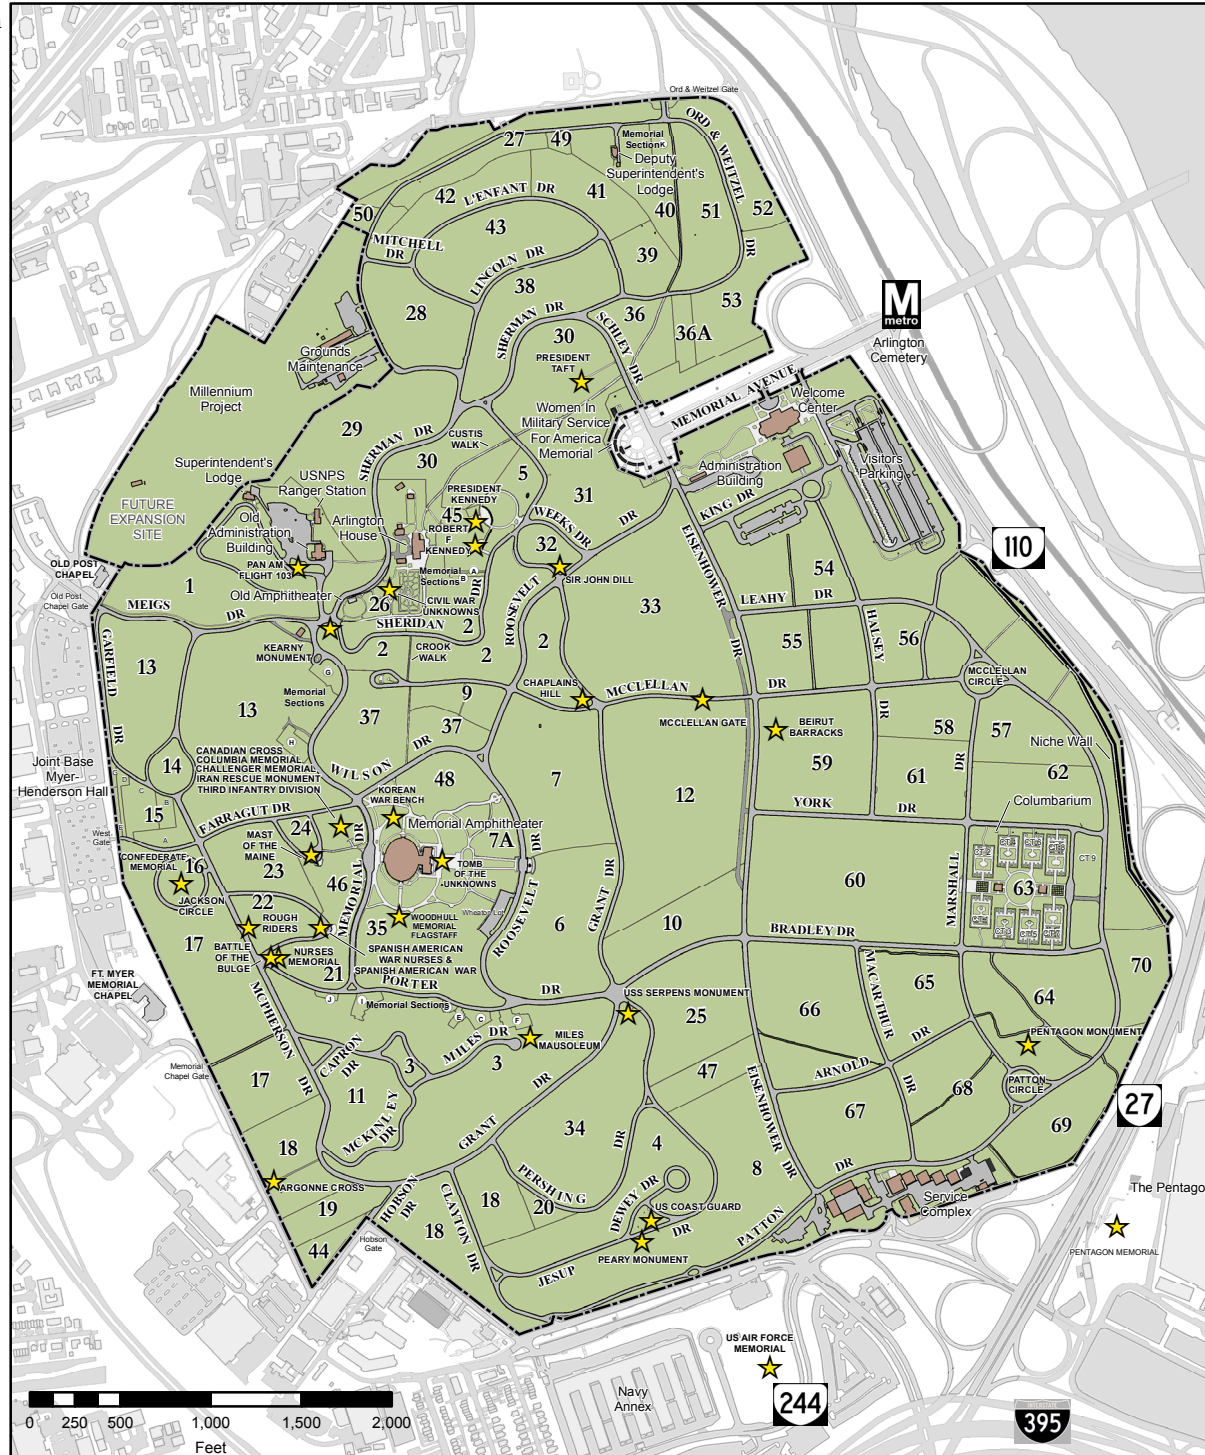

Arlington National Cemetery

Honor - Remember - Explore

Places Of Interest

Argonne Cross (WWI)	18
Battle of the Bulge Memorial	21
Beirut Barracks	59
Canadian Cross of Sacrifice Memorial	46
Chaplains Hill and Monuments	2
Civil War Unknowns Monument	26
Coast Guard Memorial	4
Confederate Memorial	16
Iran Rescue Mission Monument	46
Korean War Contemplative Bench	48
Nurses Memorial	21
Pan Am Flight 103 Memorial Cairn	1
Pentagon Group Burial Marker	64
Rough Riders Memorial	22
Space Shuttle Challenger Memorial	46
Space Shuttle Columbia Memorial	46
Spanish-American War Memorial	22
Tomb of the Unknowns	48
USS Maine Memorial	24
USS Serpens Monument	34
Woodhull Memorial Flagstaff	35
Women in Military Service for America	31

Section

Historical Figures

Gregory "Pappy" Boyington	7A
General Omar Bradley	30
Frank Buckles	34
Admiral Richard E. Byrd	2
Abner Doubleday	1
Matthew Henson	8
Oliver Wendell Holmes Jr.	5
Admiral Grace Hopper	59
Daniel "Chappie" James	2
Senator Edward M. Kennedy	45
President John F. Kennedy	45
Robert F. Kennedy	45
Pierre Charles L'Enfant	2
Joe Louis (Barrow)	7A
General George C. Marshall	7
Thurgood Marshall	5
Anita Newcomb McGee	1
Audie Murphy	46
Admiral Robert Peary	8
General John J. Pershing	34
Major Walter Reed	3
President William Howard Taft	30
George Westinghouse	2