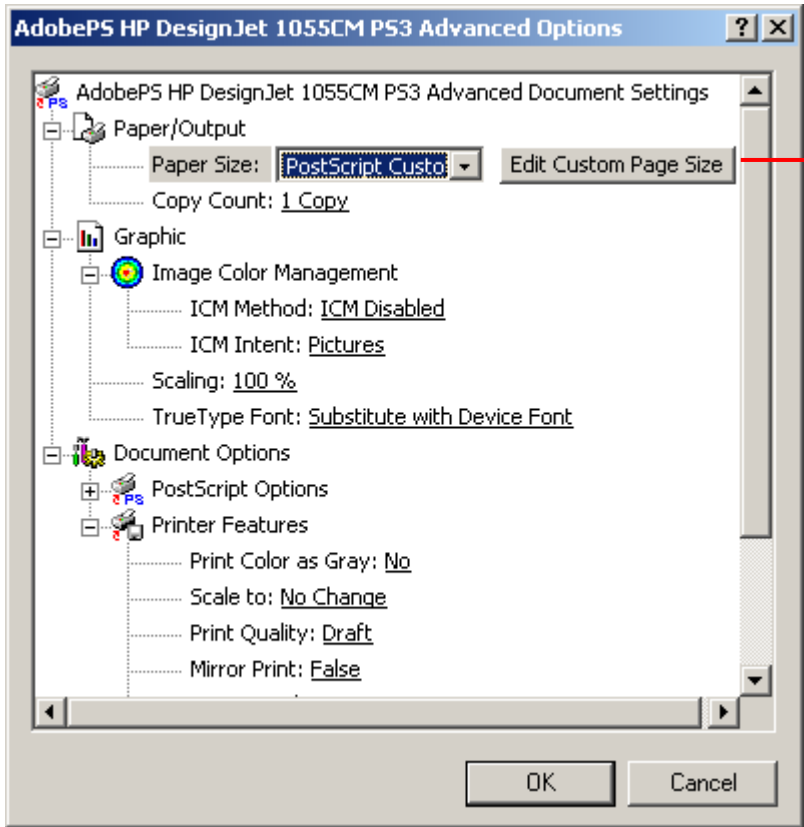

## PostScript Windows printer driver settings for the Hewlett Packard 1055CM DesignJet

Long Edge First

\*\*Preview should display proper dimensions