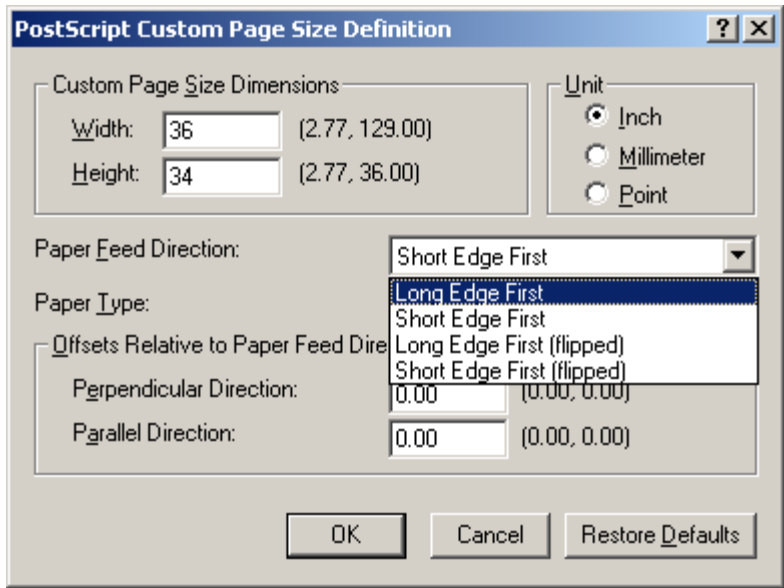

## PostScript Windows printer driver settings for the Hewlett Packard 1055CM DesignJet

Long Edge First

\*\*Preview should display proper dimensions