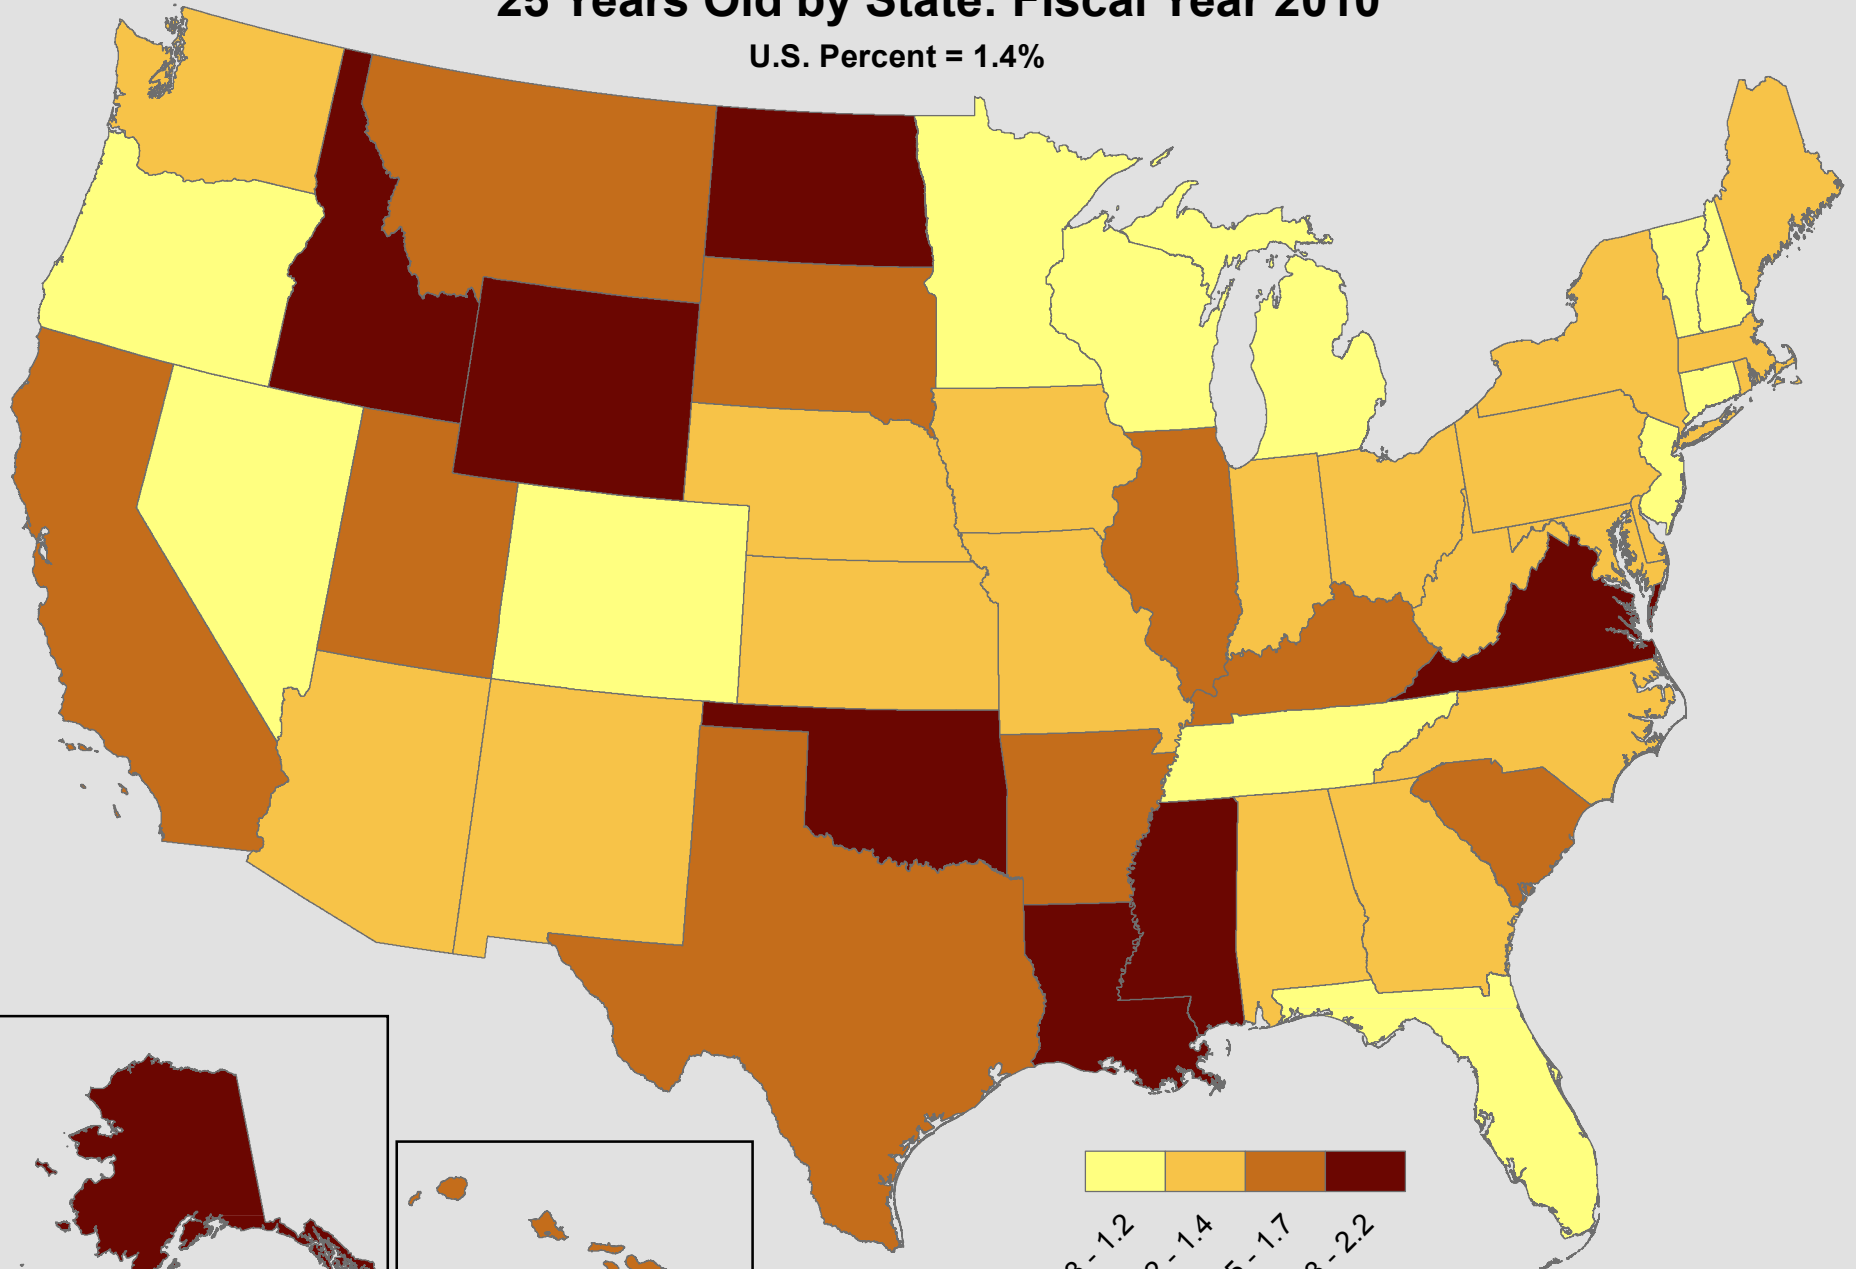

Percent Change in Veteran Population by State

The total Veteran population decreased 14.4% between 2000 and 2010

Veteran Population by Congressional District: Fiscal Year 2010

Percent of Veteran Population 65 Years and Older by State: Fiscal Year 2010

U.S. Percent = 40%

Percent of Veteran Population Under 25 Years Old by State: Fiscal Year 2010

U.S. Percent = 1.4%

Percent of World War II Veterans by State: Fiscal Year 2010

U.S. Percent = 8.7%