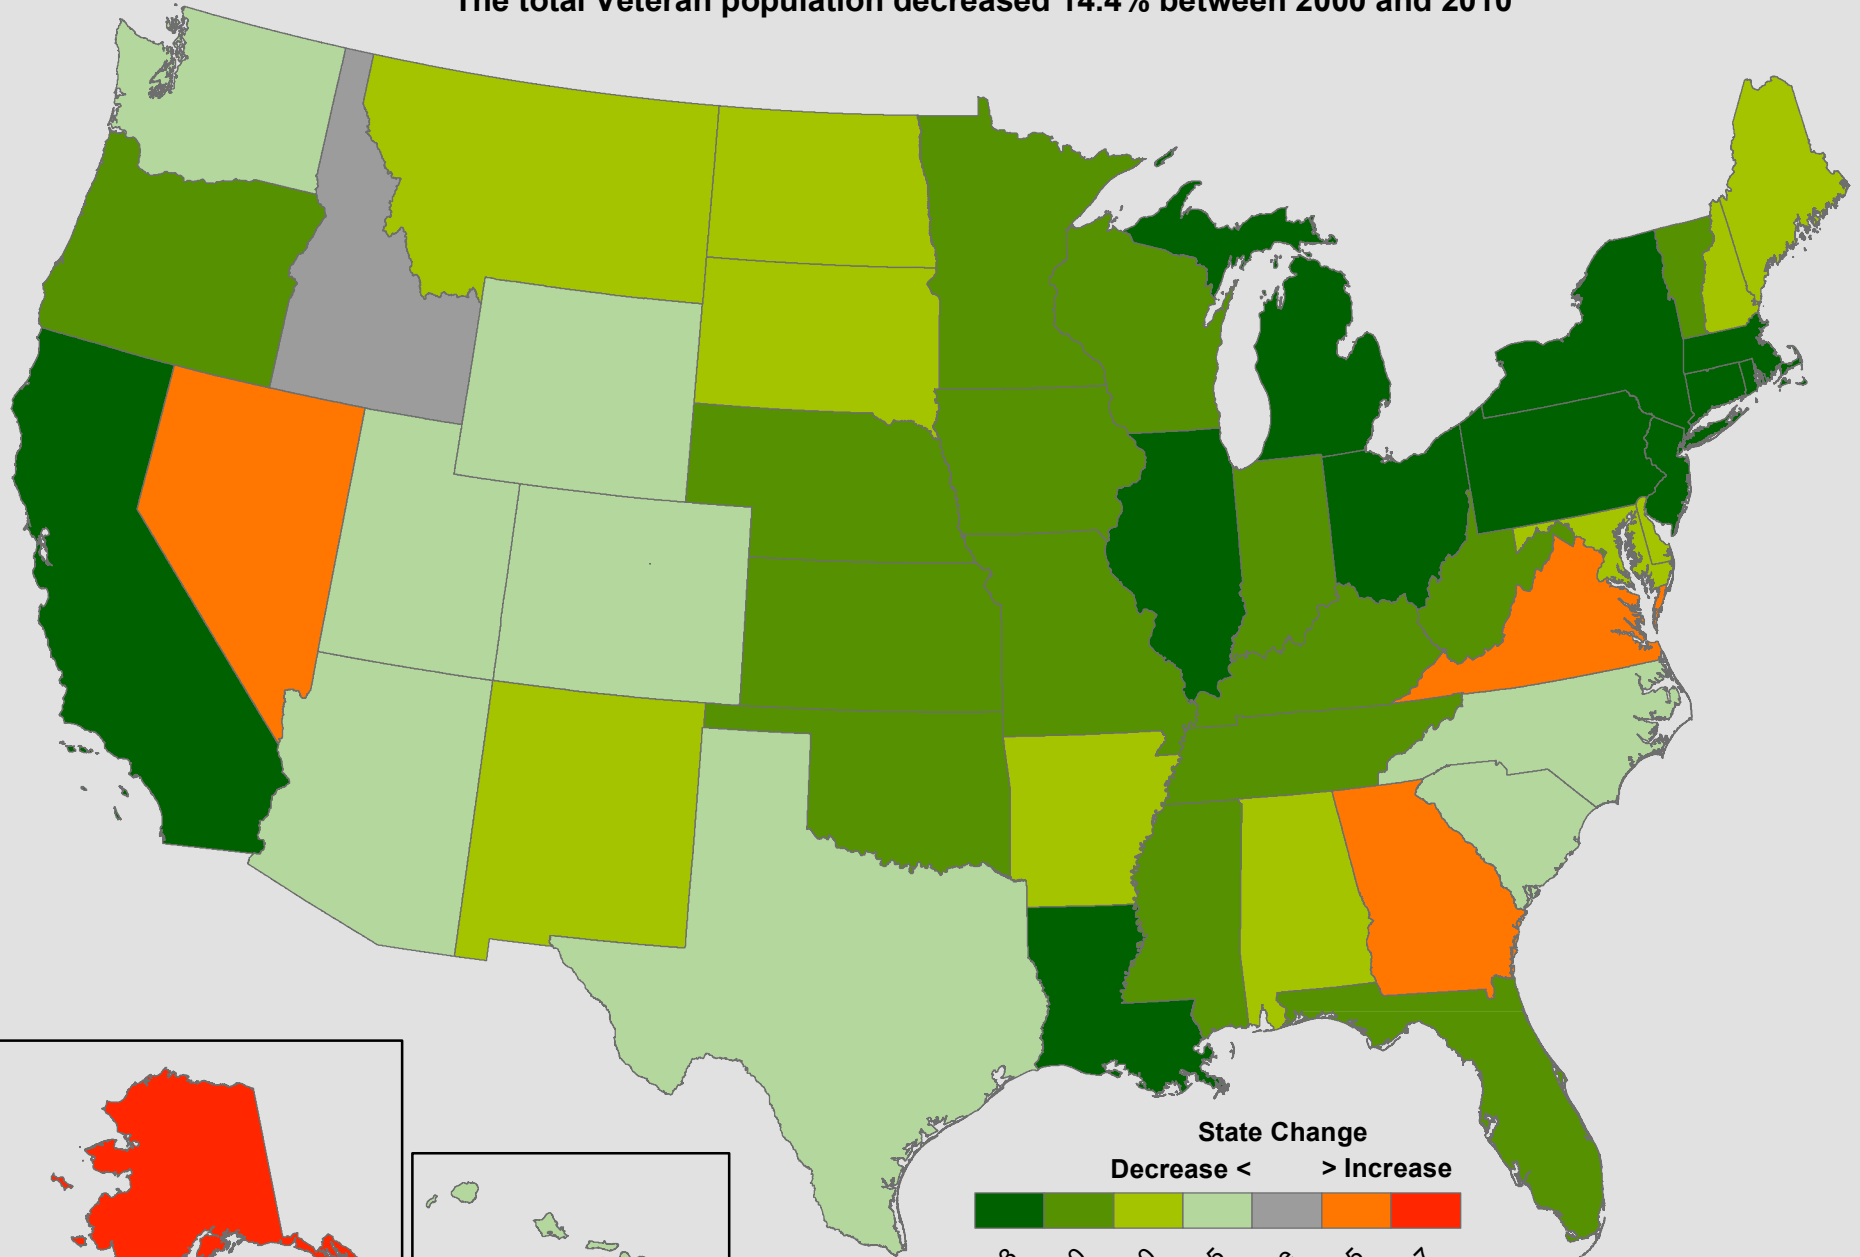

Percent Change in Veteran Population by State

The total Veteran population decreased 14.4% between 2000 and 2010

Veteran Population by Congressional District: Fiscal Year 2010

Percent of Veteran Population 65 Years and Older by State: Fiscal Year 2010

U.S. Percent = 40%

Percent of Veteran Population Under 25 Years Old by State: Fiscal Year 2010

U.S. Percent = 1.4%

Percent of World War II Veterans by State: Fiscal Year 2010

U.S. Percent = 8.7%