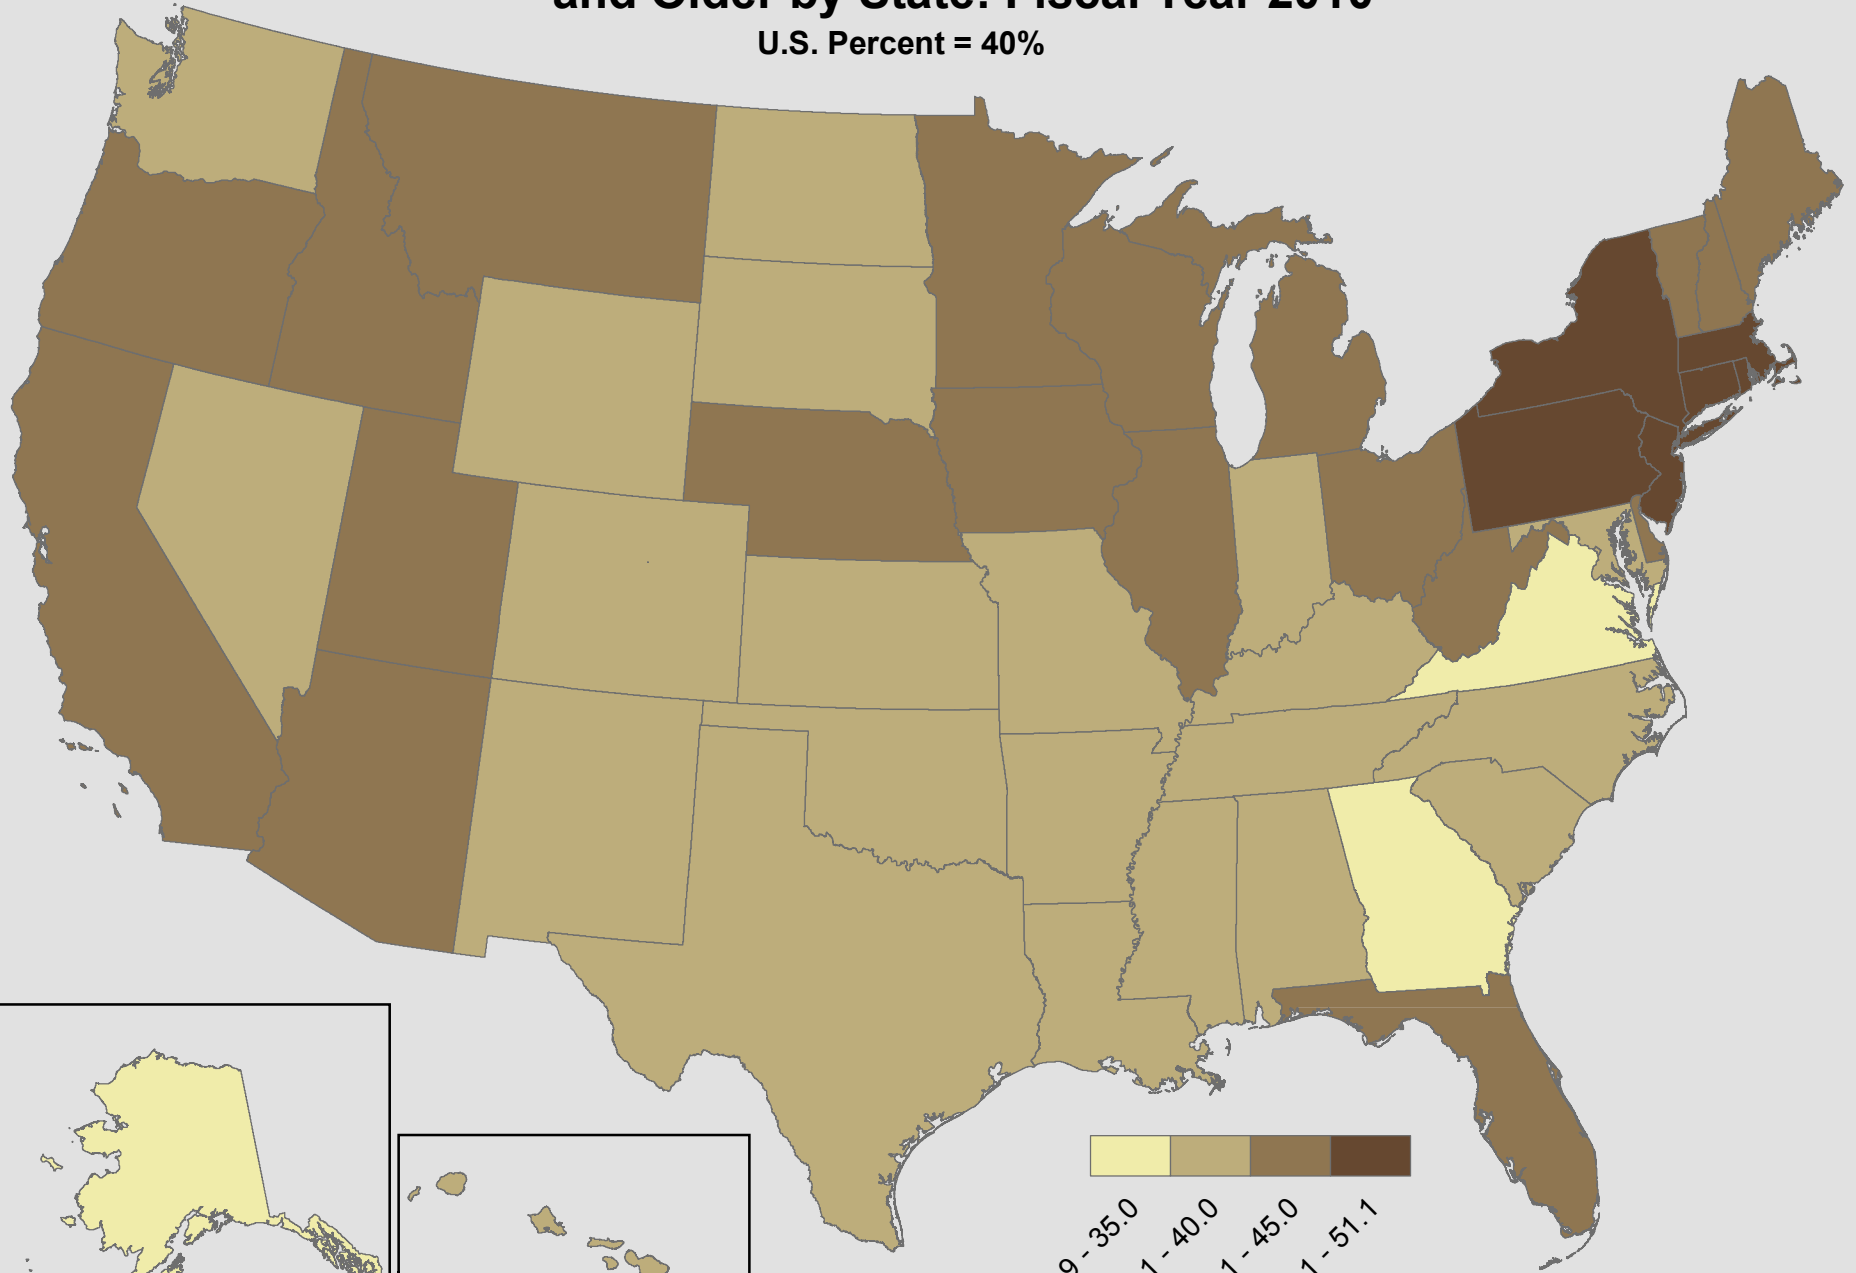

Percent Change in Veteran Population by State

The total Veteran population decreased 14.4% between 2000 and 2010

Veteran Population by Congressional District: Fiscal Year 2010

Percent of Veteran Population 65 Years and Older by State: Fiscal Year 2010

U.S. Percent = 40%

Percent of Veteran Population Under 25 Years Old by State: Fiscal Year 2010

U.S. Percent = 1.4%

Percent of World War II Veterans by State: Fiscal Year 2010

U.S. Percent = 8.7%