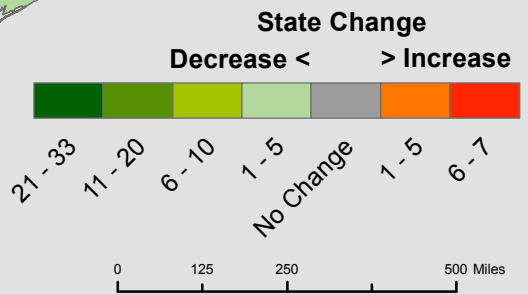

Percent Change in Veteran Population by State

The total Veteran population decreased 14.4% between 2000 and 2010

Veteran Population by Congressional District: Fiscal Year 2010

Percent of Veteran Population 65 Years and Older by State: Fiscal Year 2010

U.S. Percent = 40%

Percent of Veteran Population Under 25 Years Old by State: Fiscal Year 2010

U.S. Percent = 1.4%

Percent of World War II Veterans by State: Fiscal Year 2010

U.S. Percent = 8.7%