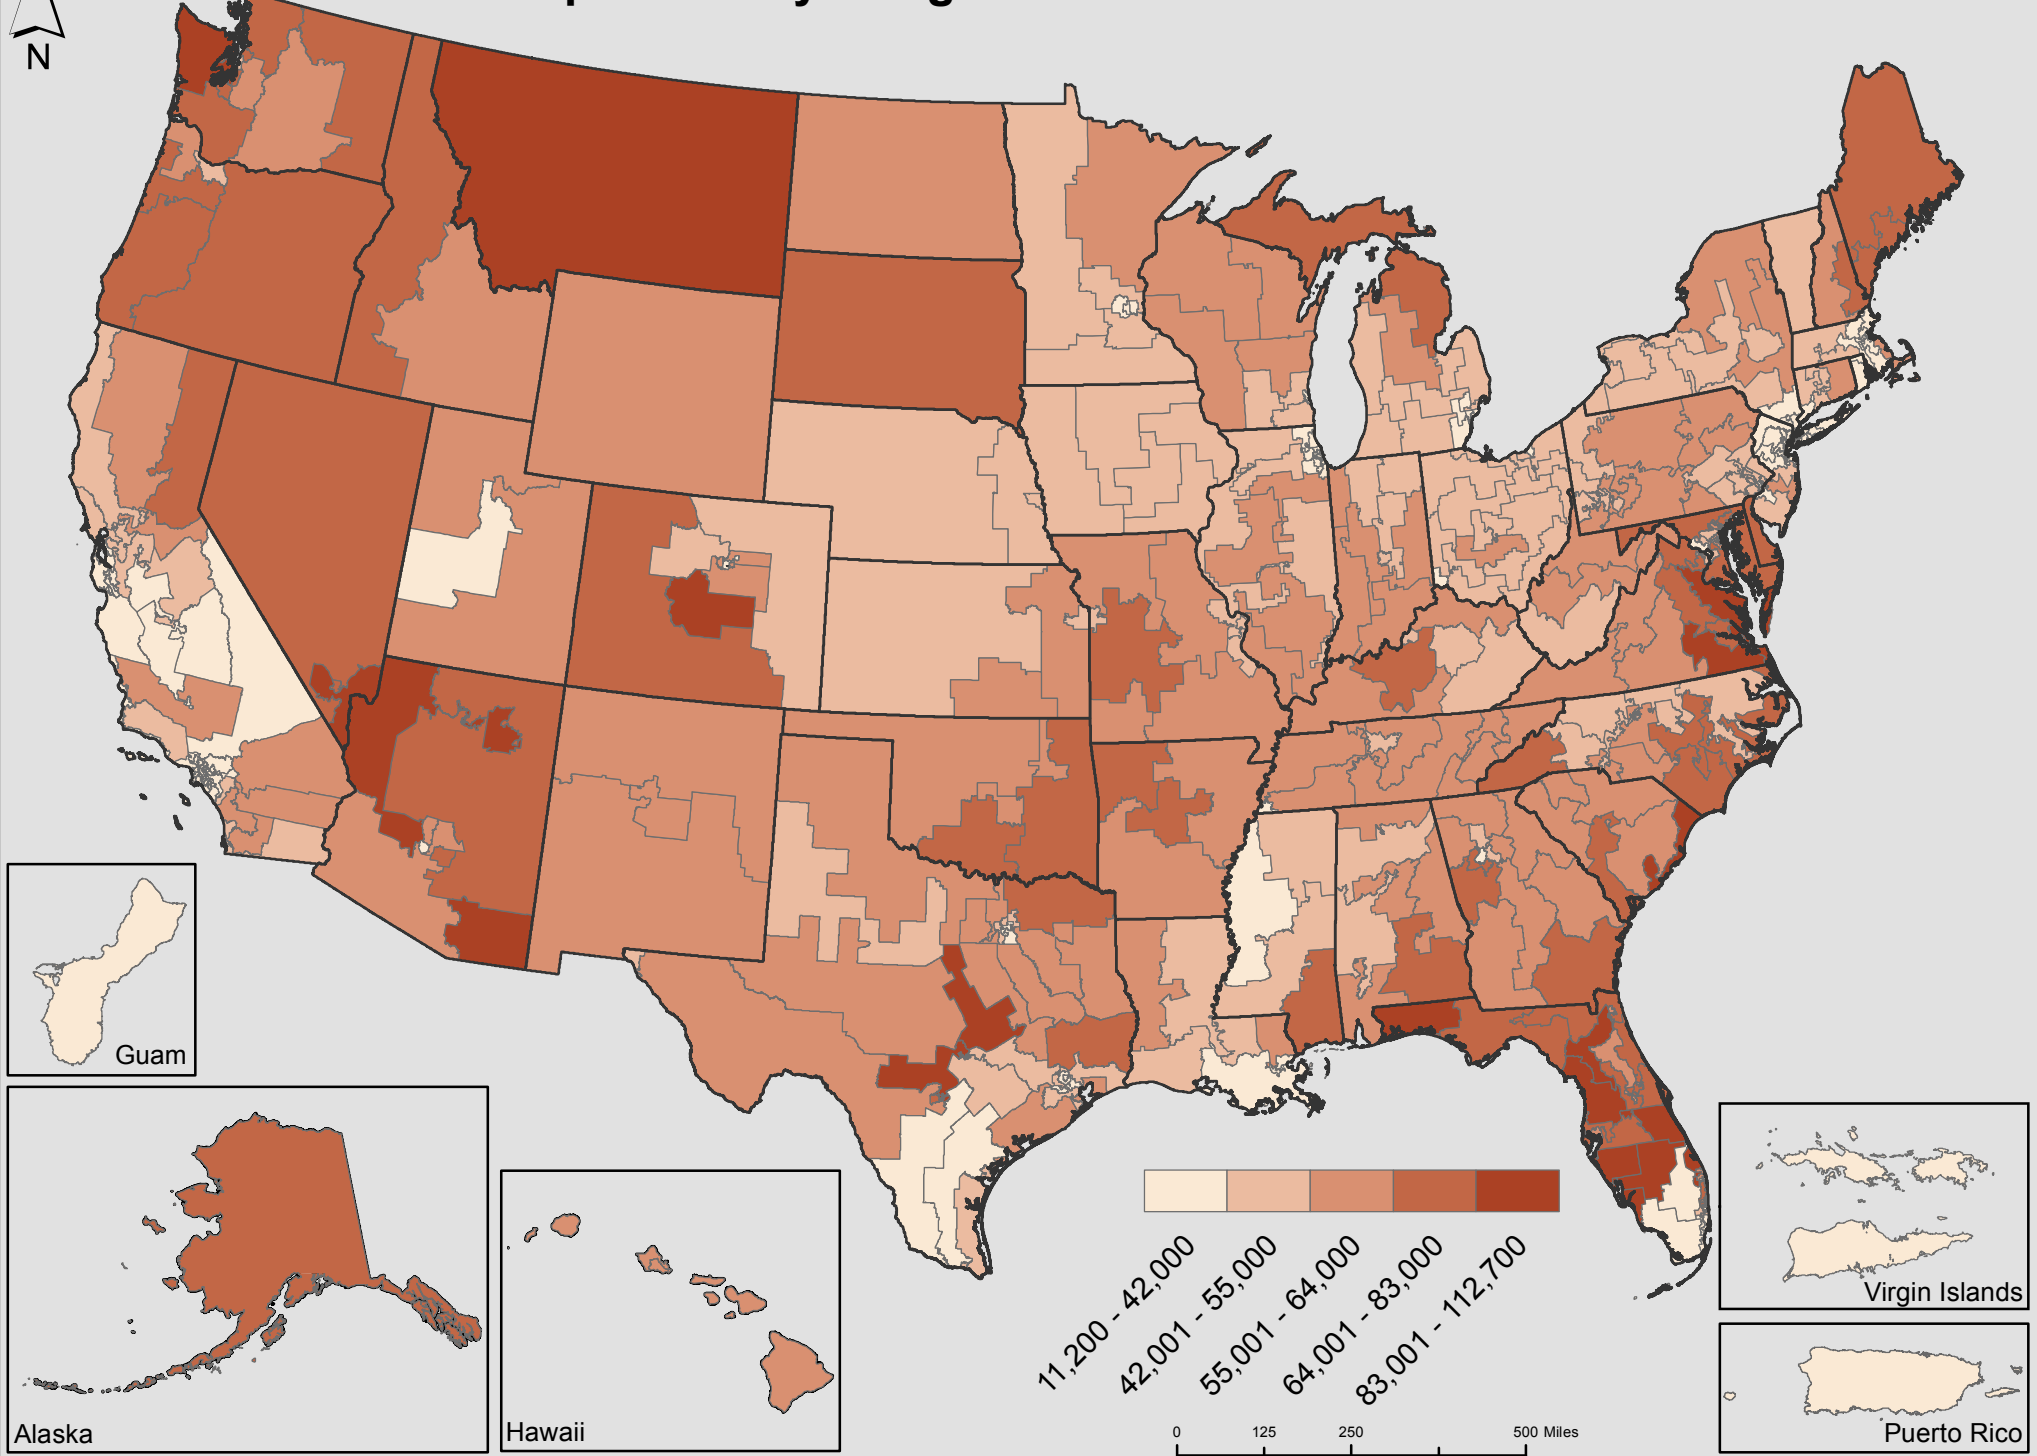

Percent Change in Veteran Population by State

The total Veteran population decreased 14.4% between 2000 and 2010

Veteran Population by Congressional District: Fiscal Year 2010

Percent of Veteran Population 65 Years and Older by State: Fiscal Year 2010

U.S. Percent = 40%

Percent of Veteran Population Under 25 Years Old by State: Fiscal Year 2010

U.S. Percent = 1.4%

Percent of World War II Veterans by State: Fiscal Year 2010

U.S. Percent = 8.7%