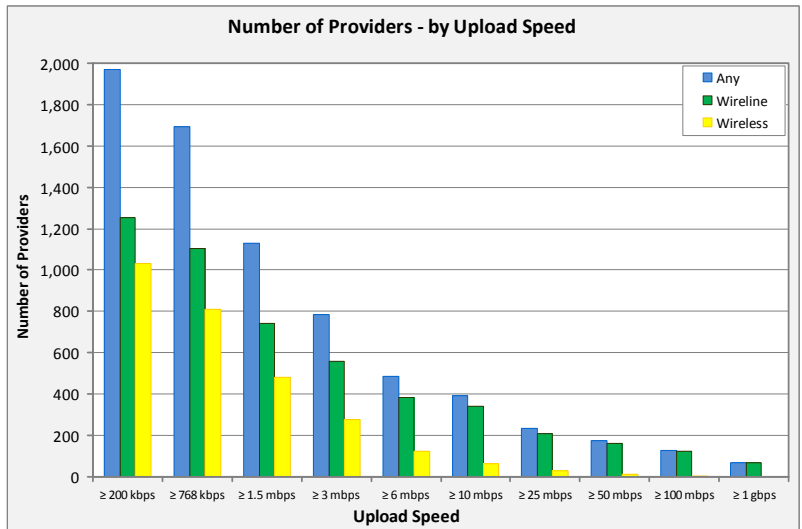

Number of Providers by Download Speed

This chart displays the number of wireline and wireless providers with reported download speeds for various speed tiers.

Number of Providers by Upload Speed

This chart displays the number of wireline and wireless providers with reported upload speeds for various speed tiers.