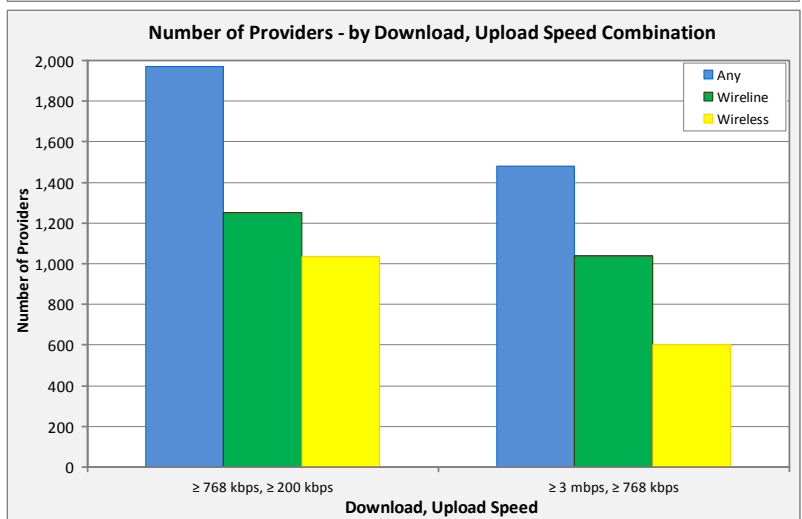

Number of Providers by Download and Upload Speed Combinations

This chart displays the number of wireline and wireless providers with reported speed combinations ≥ 768 kbps download and ≥ 200 kbps upload, as well as the number of providers with reported speed combinations of ≥ 3 mbps download and ≥ 768 kbps UL.