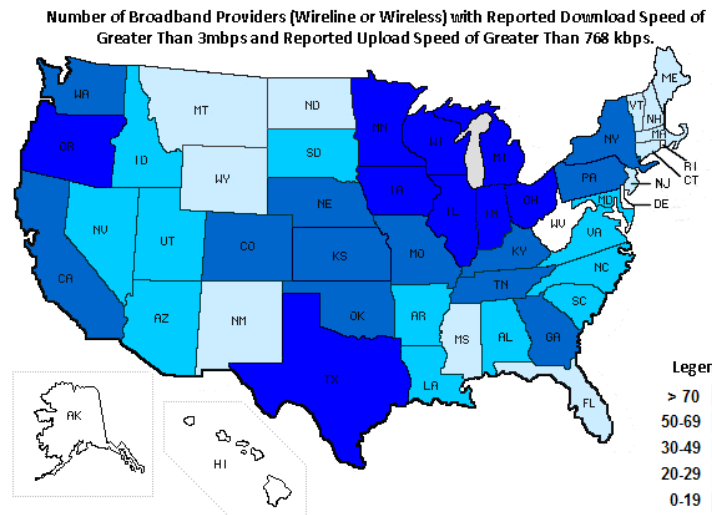

Report Description:

This report highlights the number of providers who offer broadband service at particular speed tiers (or above).

- Data as of June 2012, Report published January 2013

Map

The map illustrates the number of providers offering a download speed of greater than 3 mbps, and an upload speed of greater than 768 kbps.

Table

This table displays the number of providers, by state, with reported access to download speeds ≥ 3 mbps and upload speeds ≥ 768 kbps.

State Name	State Abbr.	# Providers with DL ≥ 3 mbps, UL ≥ 768 kbps	State Name	State Abbr.	# Providers with DL ≥ 3 mbps, UL ≥ 768 kbps
Alaska	AK	11	Mississippi	MS	29
Alabama	AL	41	Montana	MT	21
Arkansas	AR	39	North Carolina	NC	46
American Samoa	AS	1	North Dakota	ND	26
Arizona	AZ	47	Nebraska	NE	56
California	CA	57	New Hampshire	NH	24
Colorado	CO	57	New Jersey	NJ	21
Connecticut	CT	20	New Mexico	NM	28
District of Columbia	DC	17	Nevada	NV	31
Delaware	DE	12	New York	NY	52
Florida	FL	28	Ohio	OH	72
Georgia	GA	58	Oklahoma	OK	54
Guam	GU	4	Oregon	OR	74
Hawaii	HI	9	Pennsylvania	PA	66
Iowa	IA	144	Puerto Rico	PR	10
Idaho	ID	45	Rhode Island	RI	13
Illinois	IL	96	South Carolina	SC	32
Indiana	IN	71	South Dakota	SD	36
Kansas	KS	64	Tennessee	TN	50
Kentucky	KY	50	Texas	TX	105
Louisiana	LA	31	Utah	UT	39
Massachusetts	MA	21	Virginia	VA	32
Maryland	MD	37	U.S. Virgin Islands	VI	3
Maine	ME	25	Vermont	VT	20
Michigan	MI	86	Washington	WA	69
Minnesota	MN	79	Wisconsin	WI	74
Missouri	MO	64	West Virginia	WV	16
Northern Mariana Islands	MP	2	Wyoming	WY	20