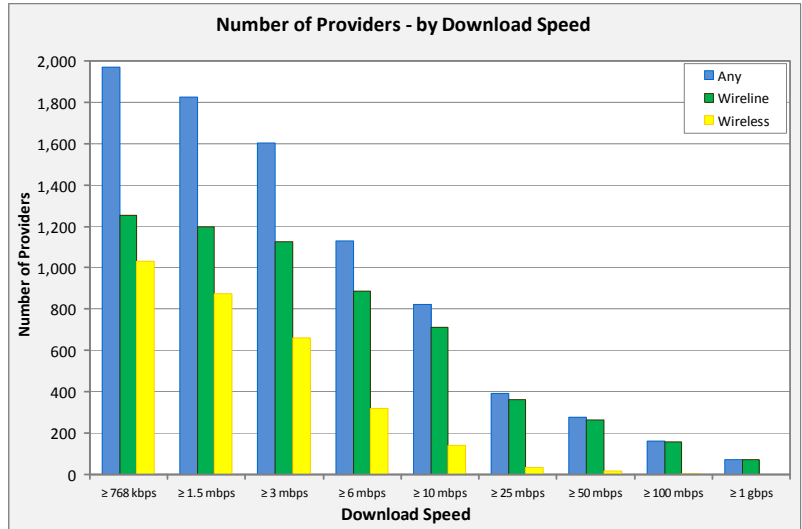

Number of Providers by Download Speed

This chart displays the number of wireline and wireless providers with reported download speeds for various speed tiers.